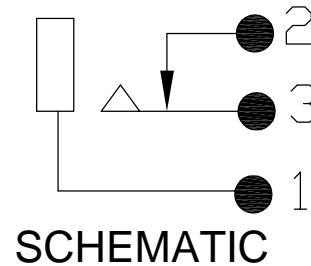

ISS.	AMEND	DATE
1	ISSUED	16/10/12

DESCRIPTION	QTY	MATERIAL	FINISH / COLOUR
HOUSING	1	NYLON	BLACK
CENTRE PIN	1	BRASS	TIN PLATED
CONTACT 1	1	BRASS	SILVER PLATED
CONTACT 2	1	BRASS	SILVER PLATED
CONTACT 3	1	SUS STEEL	SILVER PLATED
CONTACT 4	1	BRASS	SILVER PLATED

INSERTION / WITHDRAWAL FORCE: 0.3-2 kgf  
 CONTACT RESISTANCE (4 TERMINAL METHOD 1KHz @<100mA)  
 INITIAL PLUG / CONTACT <50mΩ  
 CONTACT / SHUNT <30mΩ  
 AFTER LIFE TEST PLUG / CONTACT <100mΩ  
 CONTACT / SHUNT <60mΩ  
 ELECTRICAL RATING 1A / 12V

VARIANTS			
PART No.	DESCRIPTION	PIN Ø	SUPPLIED
FC68145S	SMD DC8-AS	Ø1.30	BAGGED / LOOSE
FC68145ST	SMDT DC8-AS	Ø1.30	TAPED 1000x PER REEL

**RoHS COMPLIANT**

**TOLERANCE**  
 NO DEC. PLACE ± 0.50  
 1 DEC. PLACE ± 0.30  
 2 DEC. PLACE ± 0.15  
 HOLE Ø ± 0.10  
 ANGLES ± 2°  
 UNLESS OTHERWISE STATED