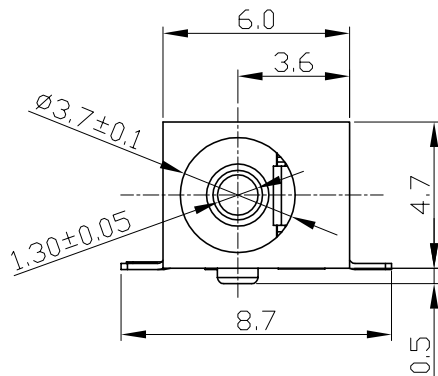

INSERTION / WITHDRAWAL FORCE: 0.3-2 kgf  
 CONTACT RESISTANCE (4 TERMINAL METHOD 1KHz @<100mA)  
 INITIAL PLUG / CONTACT <50mΩ  
 CONTACT / SHUNT <30mΩ  
 AFTER LIFE TEST PLUG / CONTACT <100mΩ  
 CONTACT / SHUNT <60mΩ  
 ELECTRICAL RATING 1A / 12V

VARIANTS			
PART No.	DESCRIPTION	PIN Ø	SUPPLIED
FC68145S	SMD DC8-AS	Ø1.30	BAGGED / LOOSE
FC68145ST	SMDT DC8-AS	Ø1.30	TAPED 1000x PER REEL

**RoHS COMPLIANT**

**TOLERANCE**  
 NO DEC. PLACE ± 0.50  
 1 DEC. PLACE ± 0.30  
 2 DEC. PLACE ± 0.15  
 HOLE Ø ± 0.10  
 ANGLES ± 2°  
 UNLESS OTHERWISE STATED

3rd ANGLE PROJECTION:

DO NOT SCALE

MATERIAL: SEE TABLE

FINISH: CLEAN

DRAWN: T.J.O.

APPROVED: D.P.J.

TITLE: SMD SOCKET DC-8S Ø1.3mm PIN

DRWG. No. **FC68145S**