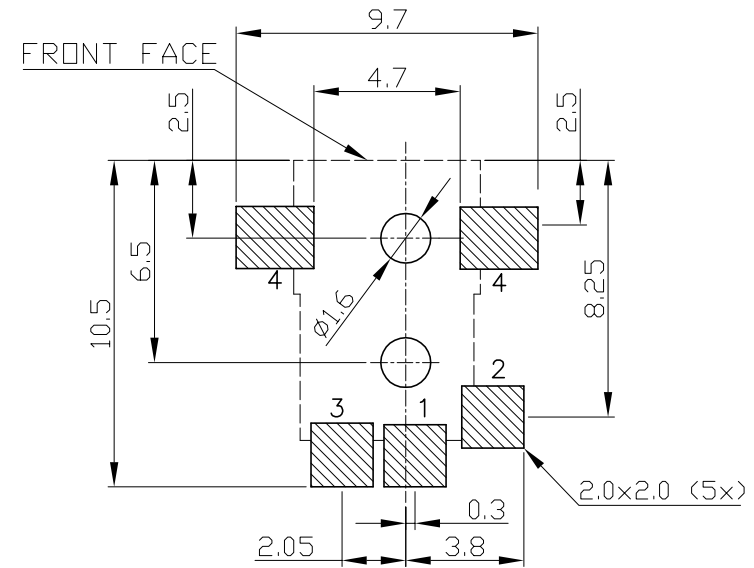

ISS.	AMEND	DATE
1	ISSUED	16/10/12

DESCRIPTION	QTY	MATERIAL	FINISH / COLOUR
HOUSING	1	NYLON	BLACK
CENTRE PIN	1	BRASS	TIN PLATED
CONTACT 1	1	BRASS	SILVER PLATED
CONTACT 2	1	BRASS	SILVER PLATED
CONTACT 3	1	SUS STEEL	SILVER PLATED
CONTACT 4	1	BRASS	SILVER PLATED

INSERTION / WITHDRAWAL FORCE: 0.3-2 kgf  
 CONTACT RESISTANCE (4 TERMINAL METHOD 1KHz @<100mA)  
 INITIAL PLUG / CONTACT <50mΩ  
 CONTACT / SHUNT <30mΩ  
 AFTER LIFE TEST PLUG / CONTACT <100mΩ  
 CONTACT / SHUNT <60mΩ  
 ELECTRICAL RATING 1A / 12V

VARIANTS			
PART No.	DESCRIPTION	PIN Ø	SUPPLIED
FC68145S	SMD DC8-AS	Ø1.30	BAGGED / LOOSE
FC68145ST	SMDT DC8-AS	Ø1.30	TAPED 1000x PER REEL

**RoHS COMPLIANT**

**TOLERANCE**  
 NO DEC. PLACE ± 0.50  
 1 DEC. PLACE ± 0.30  
 2 DEC. PLACE ± 0.15  
 HOLE Ø ± 0.10  
 ANGLES ± 2°  
 UNLESS OTHERWISE STATED

3rd ANGLE PROJECTION:

DO NOT SCALE

MATERIAL: SEE TABLE

FINISH: CLEAN

DRAWN: T.J.O.

APPROVED: D.P.J.

TITLE: SMD SOCKET DC-8S Ø1.3mm PIN

DRWG. No. **FC68145S**