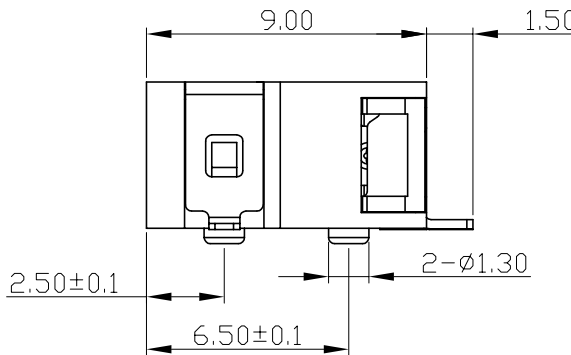

INSERTION / WITHDRAWAL FORCE: 0.3-2 kgf  
 CONTACT RESISTANCE (4 TERMINAL METHOD 1KHz @<100mA)  
 INITIAL PLUG / CONTACT <50mΩ  
 CONTACT / SHUNT <30mΩ  
 AFTER LIFE TEST PLUG / CONTACT <100mΩ  
 CONTACT / SHUNT <60mΩ  
 ELECTRICAL RATING 1A / 12V

VARIANTS			
PART No.	DESCRIPTION	PIN Ø	SUPPLIED
FC68145S	SMD DC8-AS	Ø1.30	BAGGED / LOOSE
FC68145ST	SMDT DC8-AS	Ø1.30	TAPED 1000x PER REEL

**RoHS COMPLIANT**

**TOLERANCE**  
 NO DEC. PLACE ± 0.50  
 1 DEC. PLACE ± 0.30  
 2 DEC. PLACE ± 0.15  
 HOLE Ø ± 0.10  
 ANGLES ± 2°  
 UNLESS OTHERWISE STATED

3rd ANGLE PROJECTION:

DO NOT SCALE

MATERIAL: SEE TABLE

FINISH: CLEAN

DRAWN: T.J.O.

APPROVED: D.P.J.

TITLE: SMD SOCKET DC-8S Ø1.3mm PIN

DRWG. No. **FC68145S**