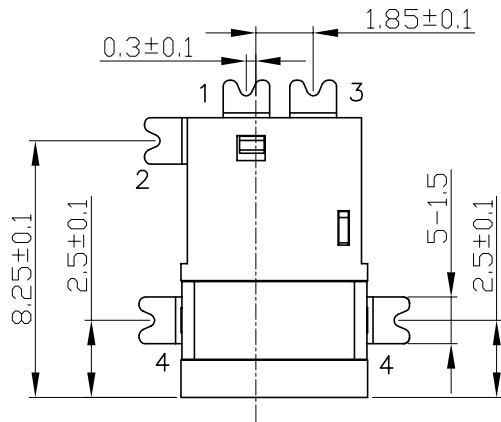

ISS.	AMEND	DATE
1	ISSUED	16/10/12

DESCRIPTION	QTY	MATERIAL	FINISH / COLOUR
HOUSING	1	NYLON	BLACK
CENTRE PIN	1	BRASS	TIN PLATED
CONTACT 1	1	BRASS	SILVER PLATED
CONTACT 2	1	BRASS	SILVER PLATED
CONTACT 3	1	SUS STEEL	SILVER PLATED
CONTACT 4	1	BRASS	SILVER PLATED

INSERTION / WITHDRAWAL FORCE: 0.3-2 kgf  
 CONTACT RESISTANCE (4 TERMINAL METHOD 1KHz @<100mA)  
 INITIAL PLUG / CONTACT <50mΩ  
 CONTACT / SHUNT <30mΩ  
 AFTER LIFE TEST PLUG / CONTACT <100mΩ  
 CONTACT / SHUNT <60mΩ  
 ELECTRICAL RATING 1A / 12V

VARIANTS			
PART No.	DESCRIPTION	PIN Ø	SUPPLIED
FC68145S	SMD DC8-AS	Ø1.30	BAGGED / LOOSE
FC68145ST	SMDT DC8-AS	Ø1.30	TAPED 1000x PER REEL

**RoHS COMPLIANT**

**TOLERANCE**  
 NO DEC. PLACE ± 0.50  
 1 DEC. PLACE ± 0.30  
 2 DEC. PLACE ± 0.15  
 HOLE Ø ± 0.10  
 ANGLES ± 2°  
 UNLESS OTHERWISE STATED

3rd ANGLE PROJECTION:

DO NOT SCALE

MATERIAL: SEE TABLE

FINISH: CLEAN

DRAWN: T.J.O.

APPROVED: D.P.J.

TITLE: SMD SOCKET DC-8S Ø1.3mm PIN

DRWG. No. **FC68145S**