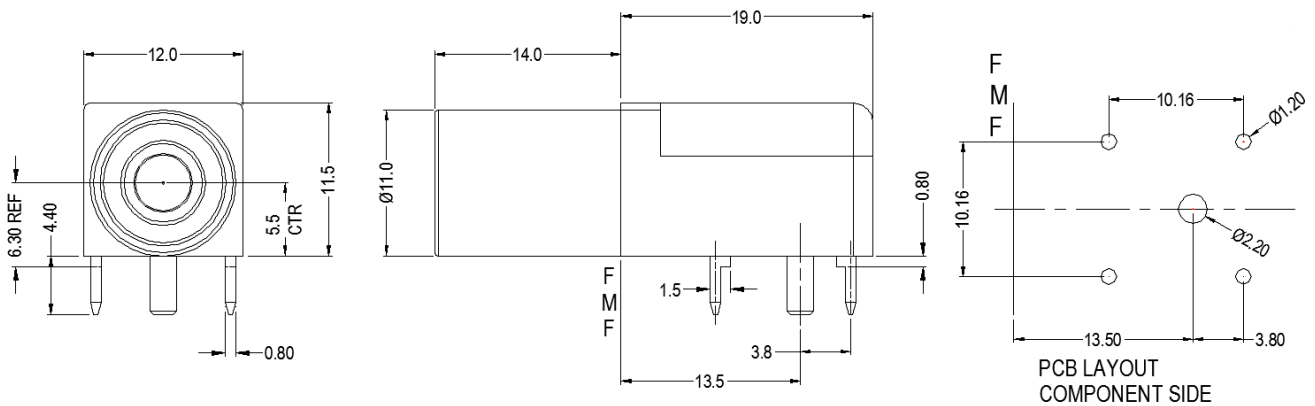

### FCR7350B S16N-PC Black

4mm shrouded socket. Mates with shrouded or unshrouded plugs. Gold plated  
Rated: 1KV CAT III - 24A