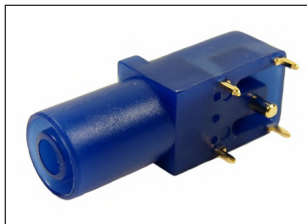

### FCR7350B S16N-PC Black

4mm shrouded socket. Mates with shrouded or unshrouded plugs. Gold plated  
Rated: 1KV CAT III - 24A

### FCR7350R S16N-PC Red

4mm shrouded socket. Mates with shrouded or unshrouded plugs. Gold plated  
Rated: 1KV CAT III - 24A

### FCR7350G S16N-PC Green

4mm shrouded socket. Mates with shrouded or unshrouded plugs. Gold plated  
Rated: 1KV CAT III - 24A

### FCR7350L S16N-PC Blue

4mm shrouded socket. Mates with shrouded or unshrouded plugs. Gold plated  
Rated: 1KV CAT III - 24A