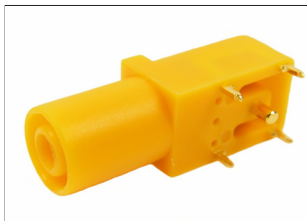

### FCR7350B S16N-PC Black

4mm shrouded socket. Mates with shrouded or unshrouded plugs. Gold plated  
Rated: 1KV CAT III - 24A

### FCR7350R S16N-PC Red

4mm shrouded socket. Mates with shrouded or unshrouded plugs. Gold plated  
Rated: 1KV CAT III - 24A

### FCR7350G S16N-PC Green

4mm shrouded socket. Mates with shrouded or unshrouded plugs. Gold plated  
Rated: 1KV CAT III - 24A

### FCR7350L S16N-PC Blue

4mm shrouded socket. Mates with shrouded or unshrouded plugs. Gold plated  
Rated: 1KV CAT III - 24A