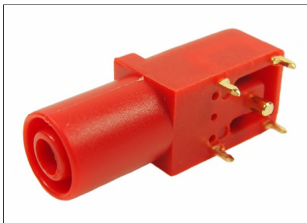

### FCR7350B S16N-PC Black

4mm shrouded socket. Mates with shrouded or unshrouded plugs. Gold plated  
Rated: 1KV CAT III - 24A

### FCR7350R S16N-PC Red

4mm shrouded socket. Mates with shrouded or unshrouded plugs. Gold plated  
Rated: 1KV CAT III - 24A

### FCR7350G S16N-PC Green

4mm shrouded socket. Mates with shrouded or unshrouded plugs. Gold plated  
Rated: 1KV CAT III - 24A

### FCR7350L S16N-PC Blue

4mm shrouded socket. Mates with shrouded or unshrouded plugs. Gold plated  
Rated: 1KV CAT III - 24A