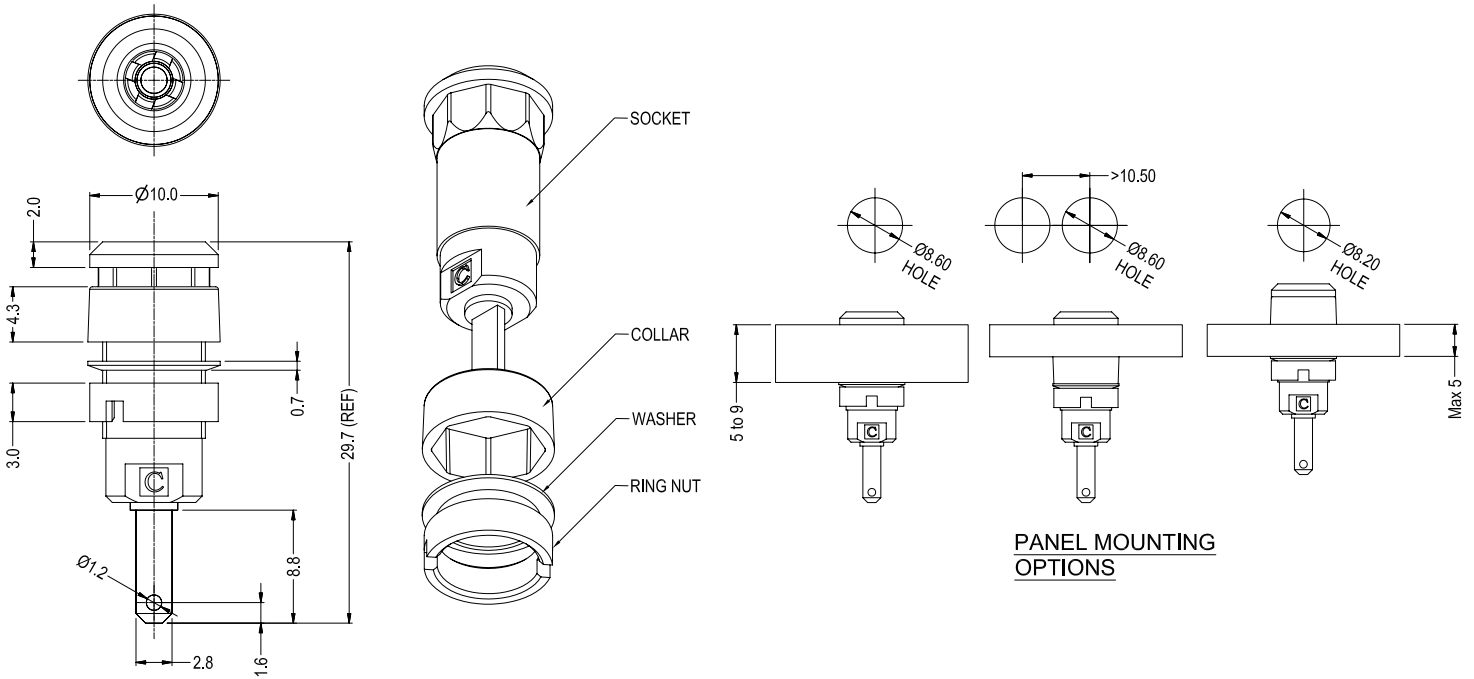

CLIFF

2mm PANEL SOCKET S18

FCR7360B
S18 BLK 2.8mm TAB

FCR7360G
S18 GRN 2.8mm TAB

FCR7360L
S18 BLU 2.8mm TAB

FCR7360R
S18 RED 2.8mm TAB

FCR7360Y
S18 YEL 2.8mm TAB

For further information, contact: sales@cliffuk.co.uk

2mm PLUG P18 & P18S

P18 UNSHROUDED

FCR7365B
P18 2mm PLUG
UNSHROUDED BLACK
SUPPLIED UNASSEMBLED

FCR7365G
P18 2mm PLUG
UNSHROUDED GREEN
SUPPLIED UNASSEMBLED

FCR7365L
P18 2mm PLUG
UNSHROUDED BLUE
SUPPLIED UNASSEMBLED

FCR7366L
P18S 2mm PLUG
SHROUDED BLUE
SUPPLIED UNASSEMBLED

FCR7366R
P18S 2mm PLUG
SHROUDED RED
SUPPLIED UNASSEMBLED

FCR7366Y
P18S 2mm PLUG
SHROUDED YELLOW
SUPPLIED UNASSEMBLED

For further information, contact: sales@cliffuk.co.uk