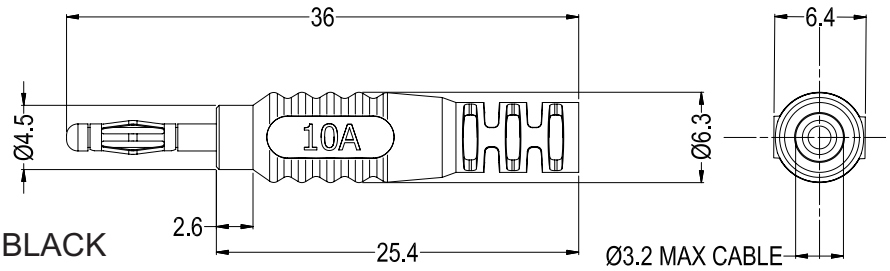

2mm PLUG P18 & P18S

P18 UNSHROUDED

FCR7365B
P18 2mm PLUG
UNSHROUDED BLACK
SUPPLIED UNASSEMBLED

FCR7365G
P18 2mm PLUG
UNSHROUDED GREEN
SUPPLIED UNASSEMBLED

FCR7365L
P18 2mm PLUG
UNSHROUDED BLUE
SUPPLIED UNASSEMBLED