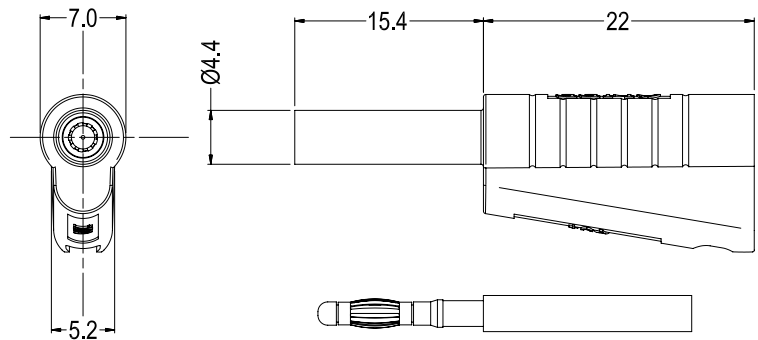

FCR7365R
P18 2mm PLUG
UNSHROUDED RED
SUPPLIED UNASSEMBLED

FCR7365Y
P18 2mm PLUG
UNSHROUDED YELLOW
SUPPLIED UNASSEMBLED

P18S SHROUDED

FCR7366B
P18S 2mm PLUG
SHROUDED BLACK
SUPPLIED UNASSEMBLED

FCR7366G
P18S 2mm PLUG
SHROUDED GREEN
SUPPLIED UNASSEMBLED

FCR7366L
P18S 2mm PLUG
SHROUDED BLUE
SUPPLIED UNASSEMBLED

FCR7366R
P18S 2mm PLUG
SHROUDED RED
SUPPLIED UNASSEMBLED

FCR7366Y
P18S 2mm PLUG
SHROUDED YELLOW
SUPPLIED UNASSEMBLED

For further information, contact: sales@cliffuk.co.uk