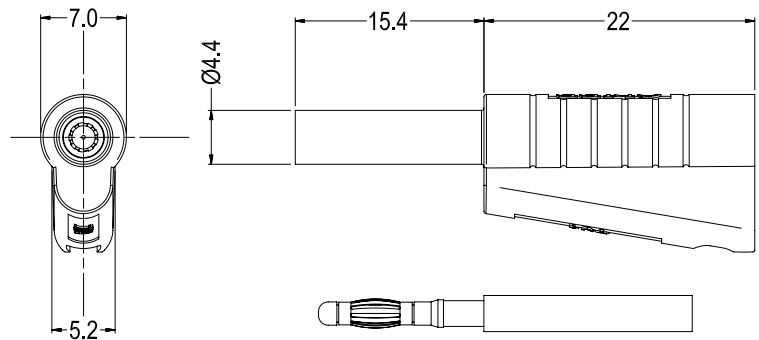

**FCR7365R**  
P18 2mm PLUG  
UNSHROUDED RED  
SUPPLIED UNASSEMBLED

**FCR7365Y**  
P18 2mm PLUG  
UNSHROUDED YELLOW  
SUPPLIED UNASSEMBLED

### P18S SHROUDED

**FCR7366B**  
P18S 2mm PLUG  
SHROUDED BLACK  
SUPPLIED UNASSEMBLED

**FCR7366G**  
P18S 2mm PLUG  
SHROUDED GREEN  
SUPPLIED UNASSEMBLED

**FCR7366L**  
P18S 2mm PLUG  
SHROUDED BLUE  
SUPPLIED UNASSEMBLED