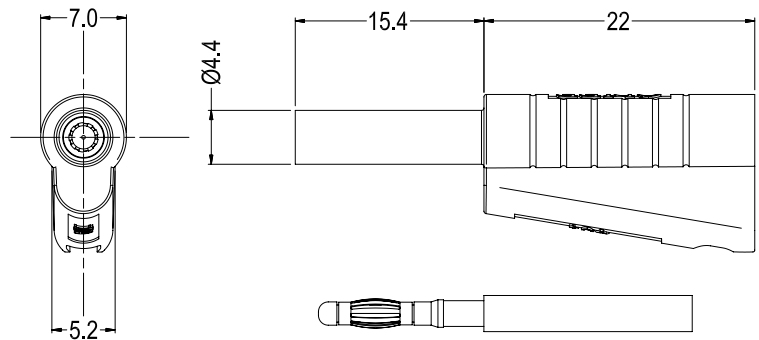

FCR7365R
P18 2mm PLUG
UNSHROUDED RED
SUPPLIED UNASSEMBLED

FCR7365Y
P18 2mm PLUG
UNSHROUDED YELLOW
SUPPLIED UNASSEMBLED

P18S SHROUDED

FCR7366B
P18S 2mm PLUG
SHROUDED BLACK
SUPPLIED UNASSEMBLED

FCR7366G
P18S 2mm PLUG
SHROUDED GREEN
SUPPLIED UNASSEMBLED

FCR7366L
P18S 2mm PLUG
SHROUDED BLUE
SUPPLIED UNASSEMBLED

FCR7366R
P18S 2mm PLUG
SHROUDED RED
SUPPLIED UNASSEMBLED

FCR7366Y
P18S 2mm PLUG
SHROUDED YELLOW
SUPPLIED UNASSEMBLED

For further information, contact: sales@cliffuk.co.uk