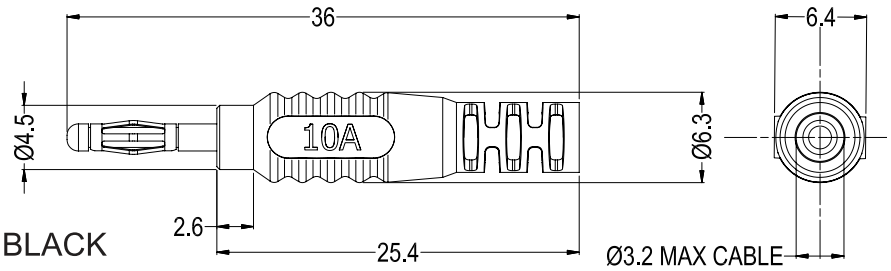

CLIFF

2mm PLUG P18 & P18S

P18 UNSHROUDED

FCR7365B
P18 2mm PLUG
UNSHROUDED BLACK
SUPPLIED UNASSEMBLED

FCR7365G
P18 2mm PLUG
UNSHROUDED GREEN
SUPPLIED UNASSEMBLED

FCR7365L
P18 2mm PLUG
UNSHROUDED BLUE
SUPPLIED UNASSEMBLED

FCR7365R
P18 2mm PLUG
UNSHROUDED RED
SUPPLIED UNASSEMBLED

FCR7365Y
P18 2mm PLUG
UNSHROUDED YELLOW
SUPPLIED UNASSEMBLED

P18S SHROUDED

FCR7366B
P18S 2mm PLUG
SHROUDED BLACK
SUPPLIED UNASSEMBLED

FCR7366G
P18S 2mm PLUG
SHROUDED GREEN
SUPPLIED UNASSEMBLED

FCR7366L
P18S 2mm PLUG
SHROUDED BLUE
SUPPLIED UNASSEMBLED

FCR7366R
P18S 2mm PLUG
SHROUDED RED
SUPPLIED UNASSEMBLED

FCR7366Y
P18S 2mm PLUG
SHROUDED YELLOW
SUPPLIED UNASSEMBLED

For further information, contact: sales@cliffuk.co.uk