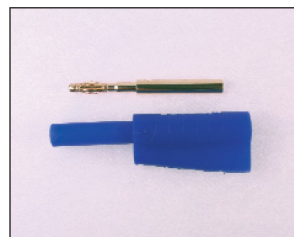

CLIFF

2mm PLUG P18 & P18S

P18 UNSHROUDED

FCR7365B
P18 2mm PLUG
UNSHROUDED BLACK
SUPPLIED UNASSEMBLED

FCR7365G
P18 2mm PLUG
UNSHROUDED GREEN
SUPPLIED UNASSEMBLED

FCR7365L
P18 2mm PLUG
UNSHROUDED BLUE
SUPPLIED UNASSEMBLED

FCR7365R
P18 2mm PLUG
UNSHROUDED RED
SUPPLIED UNASSEMBLED

FCR7365Y
P18 2mm PLUG
UNSHROUDED YELLOW
SUPPLIED UNASSEMBLED

P18S SHROUDED

FCR7366B
P18S 2mm PLUG
SHROUDED BLACK
SUPPLIED UNASSEMBLED

FCR7366G
P18S 2mm PLUG
SHROUDED GREEN
SUPPLIED UNASSEMBLED

FCR7366L
P18S 2mm PLUG
SHROUDED BLUE
SUPPLIED UNASSEMBLED

FCR7366R
P18S 2mm PLUG
SHROUDED RED
SUPPLIED UNASSEMBLED

FCR7366Y
P18S 2mm PLUG
SHROUDED YELLOW
SUPPLIED UNASSEMBLED

For further information, contact: sales@cliffuk.co.uk