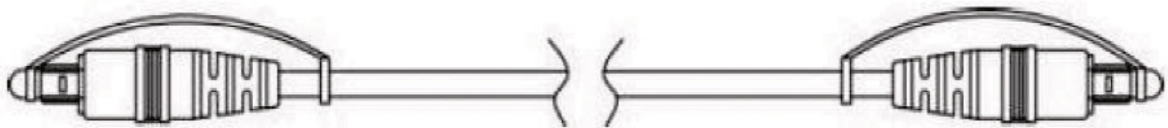

Variations

Full plastic terminal

Metal plated tip

Full metal terminal

Features

1. Lower insertion loss.
2. High speed transmission of data.
3. Immunity from electromagnetic interference.

Applications

1. Media audio device.
2. Data player, DVD, MD player.
3. Data / LCD TV
4. PC Notebook
5. Sound card.

Specification

1. Insertion loss: $\leq 2.0\text{dB}$
2. NA: 0.5
3. Core diameter: 1mm
4. Cladding diameter: 2.2mm - 8.0mm
5. Core material: PMMA

TOSLINK is Registered TM of Toshiba Co.

For further information, contact: sales@cliffuk.co.uk