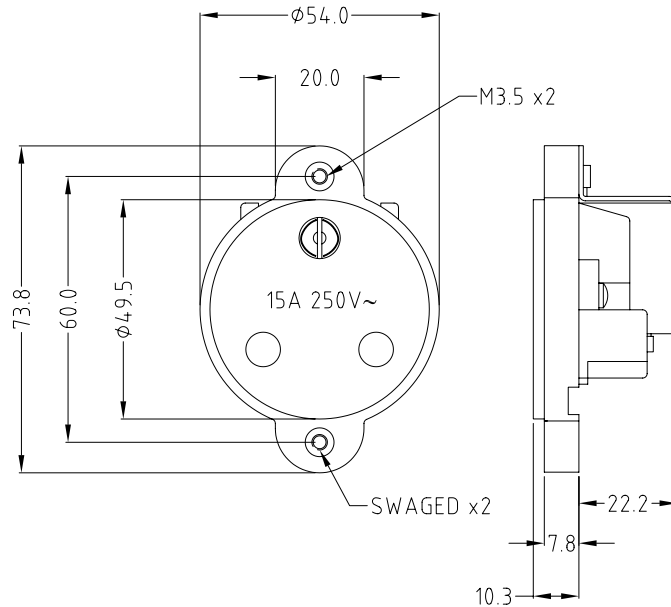

## 15A SOCKET

**FM7080**  
15A Socket White  
Rated 15A 250V

**FM7081**  
15A Socket Black  
Rated 15A 250V

Main application: Professional lighting rigging.  
Conforms to BS 546, made from FR materials.  
Suggested maximum tightening torque for assembly screws is 1NM.