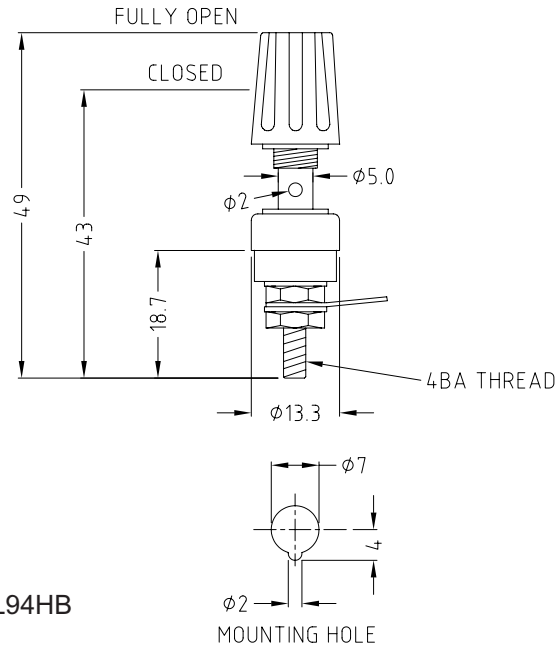

CLIFF

TERMINAL SERIES TP/1

Current Rating: 15A.
Flammability: Min UL94HB

Unassembled parts come with top and bottom insulators, nuts and washers bulk packed.

CL1505 - TP/1 BLACK
ASSEMBLED

CL1505U - TP/1 BLACK
UNASSEMBLED