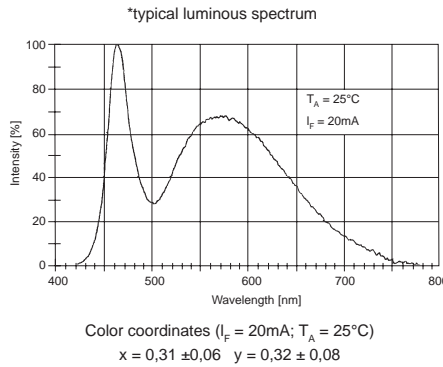

15121 Series T 1 3/4 Midget Groove Based LED

DESCRIPTION AND FEATURES

- Replaces incandescent lamp #'s
 - 12V DC — 336, 386, 393
 - 24V DC and 28V DC — 276, 334, 388
- Extremely high brightness with low current draw
- Long life — typically 100K hours vs. 10K hours
- Low heat generation
- Available in five standard colors. Custom colors available upon request
- Shock and vibration proof
- Storage temperature: -25°C - $+80^\circ\text{C}$
- Ambient temperature: -20°C - $+60^\circ\text{C}$
- Due to production tolerances, color temperature variations may be detected within individual consignments

ELECTRO-OPTICAL CHARACTERISTICS AND RATINGS

Part Number	Color	Voltage V DC	Current mA	Lumi. Intensity mcd	Reverse Voltage V	Dominant Wavelength nm
1512125UR3	Red	12	7 / 14	330	80	630
1512125UG3	Green	12	7 / 14	910	80	525
1512125UY3	Yellow	12	7 / 14	280	80	587
1512125B3	Blue	12	7 / 14	350	80	470
1512125W3	White Clear	12	7 / 14	700	80	*
1512125W3D	White Diffused	12	7 / 14	350	80	*
1512135UR3	Red	24	7 / 14	330	80	630
1512135UG3	Green	24	7 / 14	910	80	525
1512135UY3	Yellow	24	7 / 14	280	80	587
1512135B3	Blue	24	7 / 14	350	80	470
1512135W3	White Clear	24	7 / 14	700	80	*
1512135W3D	White Diffused	24	7 / 14	350	80	*
1512145UR3	Red	28	7 / 14	330	80	630
1512145UG3	Green	28	7 / 14	910	80	525
1512145UY3	Yellow	28	7 / 14	280	80	587
1512145B3	Blue	28	7 / 14	350	80	470
1512145W3	White Clear	28	7 / 14	700	80	*
1512145W3D	White Diffused	28	7 / 14	350	80	*