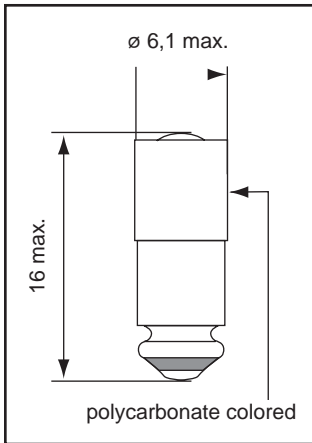

15121 Series T 1 3/4 Midget Groove Based LED

DESCRIPTION AND FEATURES

- Replaces incandescent lamp #'s
 - 12V DC — 336, 386, 393
 - 24V DC and 28V DC — 276, 334, 388
- Extremely high brightness with low current draw
- Long life — typically 100K hours vs. 10K hours
- Low heat generation
- Available in five standard colors. Custom colors available upon request
- Shock and vibration proof
- Storage temperature: -25°C - $+80^\circ\text{C}$
- Ambient temperature: -20°C - $+60^\circ\text{C}$
- Due to production tolerances, color temperature variations may be detected within individual consignments

ELECTRO-OPTICAL CHARACTERISTICS AND RATINGS

Part Number	Color	Voltage V DC	Current mA	Lumi. Intensity mcd	Reverse Voltage V	Dominant Wavelength nm
1512125UR3	Red	12	7 / 14	330	80	630
1512125UG3	Green	12	7 / 14	910	80	525
1512125UY3	Yellow	12	7 / 14	280	80	587
1512125B3	Blue	12	7 / 14	350	80	470
1512125W3	White Clear	12	7 / 14	700	80	*
1512125W3D	White Diffused	12	7 / 14	350	80	*
1512135UR3	Red	24	7 / 14	330	80	630
1512135UG3	Green	24	7 / 14	910	80	525
1512135UY3	Yellow	24	7 / 14	280	80	587
1512135B3	Blue	24	7 / 14	350	80	470
1512135W3	White Clear	24	7 / 14	700	80	*
1512135W3D	White Diffused	24	7 / 14	350	80	*
1512145UR3	Red	28	7 / 14	330	80	630
1512145UG3	Green	28	7 / 14	910	80	525
1512145UY3	Yellow	28	7 / 14	280	80	587
1512145B3	Blue	28	7 / 14	350	80	470
1512145W3	White Clear	28	7 / 14	700	80	*
1512145W3D	White Diffused	28	7 / 14	350	80	*

Luminous intensity data of the used LEDs at: $I_{OP,DC}$

Chicago Miniature Lamp reserves the right to make specification revisions that enhance the design and/or performance of the product.

X-ON Electronics