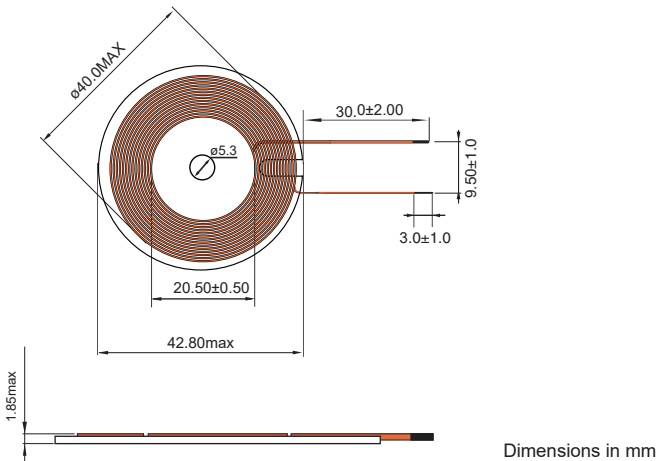

YX-A11-R421053-R0730

APPLICATIONS

- Cross outlet
- Coil attached round diskette, size: $\phi 42.8 \times 5.3 \text{mm} \times 0.6 \text{mm}$
- Double-sided magnetic tape
- Attach the coil to double-sided tape
- Double line tinning

SHAPE & DIMENSIONS

AIR COIL SPECIFICATIONS

Number of Coils	Wire Diameters	Turns Ratio
1	$\phi 0.07 \text{mm} \times 100\text{P}$	10T

MAXIMUM RATINGS

Operating Temperature / Humidity	Storage Temperature / Humidity
-40 to +85°C / 10 to 65% R.H.	-25 to +125°C / 10 to 65%

ELECTRICAL CHARACTERISTICS

OCL [100kHz 0.1V] (μH)	DCR [100kHz 0.1V] ($\text{m}\Omega$)	WPC Compliant
6.30 ± 5%	45.50	Yes

PACKAGING : BOX TYPE

Dimensions (mm)		Quantity (pcs)	
Tray	5	Qty per tray	250
Small carton	320x320x55	Qty per small carton	5
Outer carton	350x350x180	Qty per outer carton	750