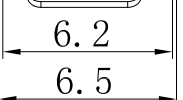

CNIBAO MAC-1210 μ
3(3)A 250VAC 5E4 T125
8(3)A 250VAC T125 TUV
MAC-1210 μ 25T125 5E4
10GPA 125/250VAC 8A 36VDC 1E5 c **UL** US
8(4)A 125/250VAC 1/2HP 125/250VAC