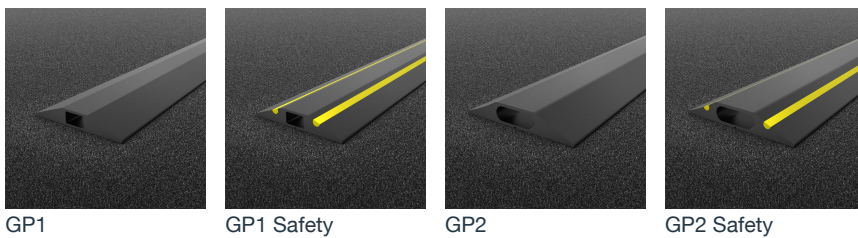

CablePro GP Cable Protector

All-purpose cable cover available in 3 m or 9 m lengths

- Reduce trip hazards caused by trailing cables.
- Protect cables and wires from being pulled and causing costly damage to equipment.
- Hazard strip version for increased visibility.
- Tapered edges to reduce trip hazards.
- For inside and outside use.
- Ideal for offices, warehouses, events, shows and exhibitions.

Styles Available

GP1

GP1 Safety

GP2

GP2 Safety

Parts

Part Number	Size	Colour	Weight
CP010012	3 m	Black	1.8 kg
CP010005	9 m	Black	5.4 kg
CP010013	3 m	Black	2.28 kg
CP010006	9 m	Black	6.85 kg
CP010711	3 m	Black/Yellow	1.8 kg
CP010701	9 m	Black/Yellow	5.4 kg

Technical Specification

Material	PVC
Surface Finish	Smooth
Environmental Resistance	Suitable for indoor and outdoor environments
Typical Applications	Offices, Warehouses
Installation Method	Loose lay
Country of Origin	United Kingdom