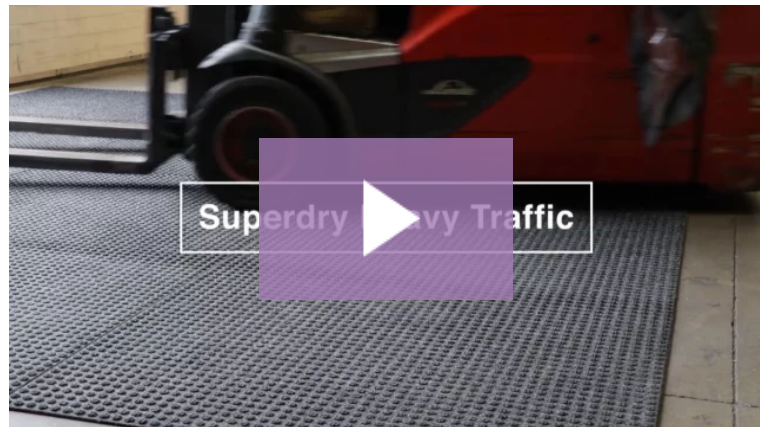

Superdry Heavy Traffic Forklift Truck Matting

Reduce dirt and water brought in by forklift trucks

- Waffle pattern absorbs moisture and scrapes away dirt from forklift wheels.
- Reduces the risk of slips caused by water ingress.
- Reduces the risk of forklifts skidding or losing control on contaminated floor surfaces.
- Helps to keep cleaning costs down during bad weather.
- Simple to install using double sided adhesive tape.
- Large mats can be installed individually or laid next to each other to cover larger areas.
- Ideal for use as a warehouse mat.
- Protects sub floor from damage.
- Easy to clean with a vacuum or stiff brush.

Parts

Part Number	Size	Colour	Weight
WHT010005	1.15 m x 1.8 m	Charcoal	10.05 kg

Technical Specification

Material	PP carpet with Rubber backing
Backing	Rubber
Product Height	10 mm
Product Weight	5.6kg/m ²
Operating Temperature	Up to +100°C