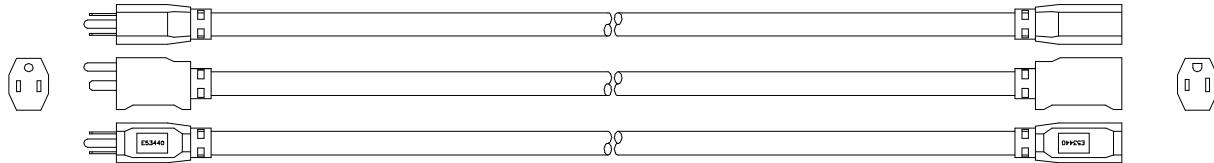

PRODUCT SPECIFICATION

CATALOG NUMBER: See table below
DESCRIPTION: Outdoor use SJTW cord set
APPROVALS: UL Listed and CSA Certified, or UL/CUL Listed Outdoor Use Cord Set

CONSTRUCTION PARAMETERS:

Cable type: SJTW
 Conductor: See table below
 Jacket material: PVC
 Overall cable O.D. (nom): See table below
 Cord rating: Hard Usage per the National Electrical Code
 Cable legend: Indent print
 Cable color: See table below

Note: Plug and connector style may vary

Attachment plug configuration: NEMA 5-15P
 Cord connector configuration: NEMA 5-15R
 Plug and connector material: PVC
 Plug and connector color: Same as cable color

ELECTRICAL PROPERTIES:

Cable temperature rating: -40 to +60 °C
 Nominal operating voltage: 125 VAC
 Maximum operating current: See table below

| Catalog no. | Length | Color | Conductor | Cable O.D. (nom) | Current rating |
|-------------|--------|--------|---------------|------------------|----------------|
| 02304 | 10 ft | Orange | 16/3 26/30 BC | 0.315 in | 13A |
| 02305 | 15 ft | Orange | | | |
| 02306 | 15 ft | Black | | | |
| 02307 | 25 ft | Orange | | | |
| 02308 | 50 ft | Orange | | | |
| 02309 | 100 ft | Orange | | | 10 A |
| 02407 | 25 ft | Red | 14/3 41/30 BC | 0.352 in | 15A |
| 02408 | 50 ft | Red | | | 13A |
| 02409 | 100 ft | Red | | | 13A |