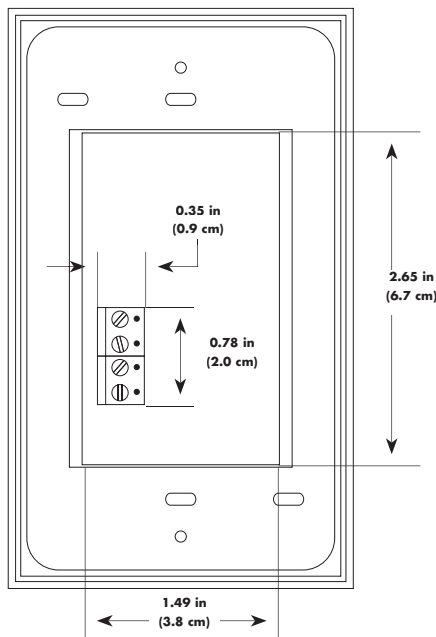

CONTROLLER KEYPAD

PHYSICAL DIMENSIONS

FRONT VIEW

SIDE VIEW

BACK VIEW

END VIEW

CONTROLLER KEYPAD ITEM # 103-000009-00	
WEIGHT	3.0 oz (85 g)
DATA CONNECTOR	Screw terminal
POWER CONNECTOR	Screw terminal
POWER REQUIREMENT	50mA @ 5VDC (0.25W)

CONTROLLER KEYPAD

FUNCTIONAL FLOW DIAGRAM

For complete installation instructions and safety precautions, refer to the Controller Keypad User Guide and wiring diagrams located at www.colorkinetics.com/support.