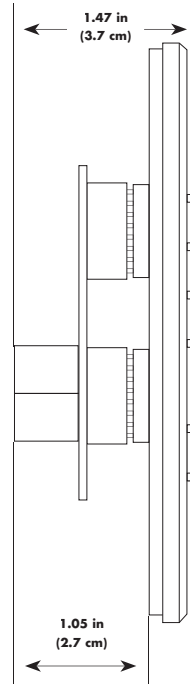

HOUSING	White matte plastic faceplate and buttons
WEIGHT	3.0 oz (85 g)
DATA CONNECTOR	Screw terminal
POWER CONNECTOR	Screw terminal

ELECTRICAL SPECIFICATIONS

POWER REQUIREMENT	50mA @ 5VDC (0.25W)
POWER SUPPLY	None required (powered by iPlayer 2)

CONTROLLER KEYPAD

PHYSICAL DIMENSIONS

FRONT VIEW

SIDE VIEW

BACK VIEW

END VIEW

CONTROLLER KEYPAD ITEM # 103-000009-00	
WEIGHT	3.0 oz (85 g)
DATA CONNECTOR	Screw terminal
POWER CONNECTOR	Screw terminal
POWER REQUIREMENT	50mA @ 5VDC (0.25W)