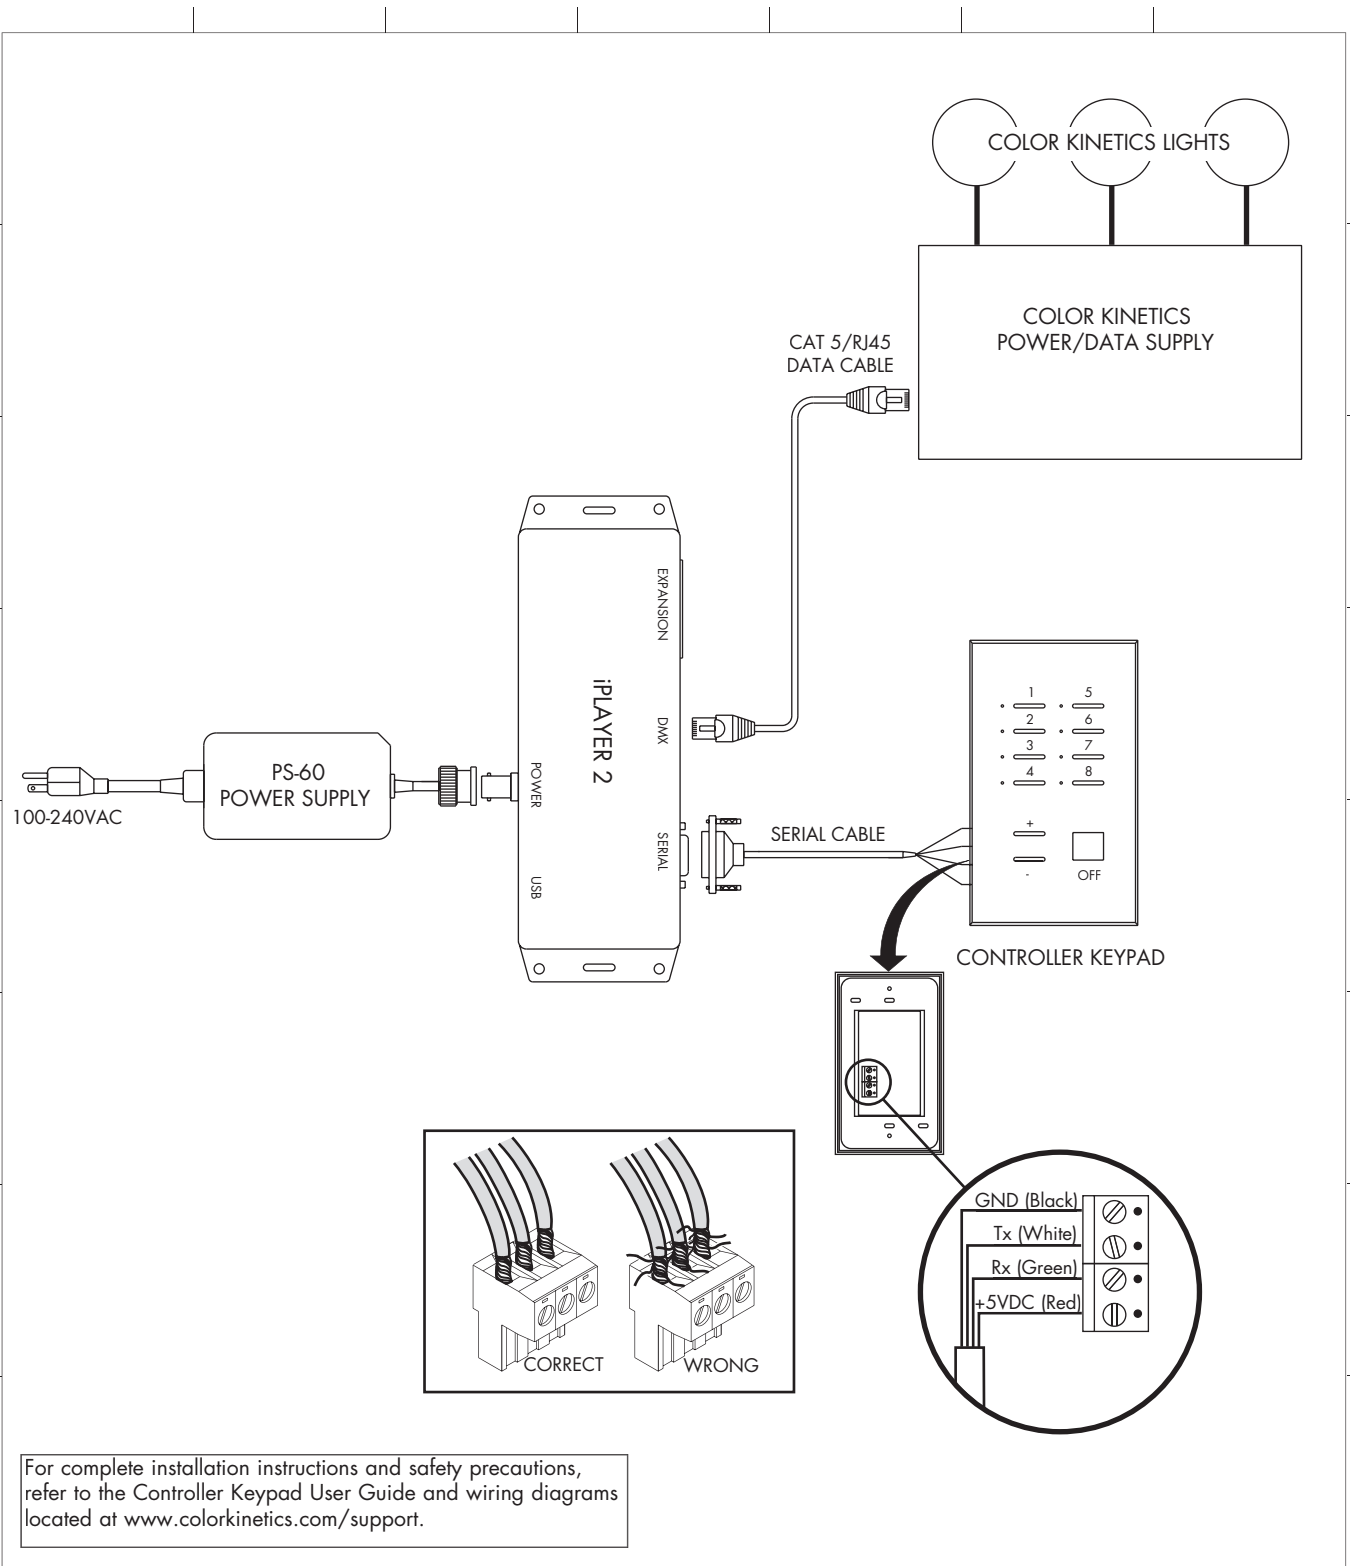

INSTALLATION

MOUNTING	Fits standard U.S. one-gang wall box
WIRING	Serial cable from iPlayer 2 connects to screw terminals on keypad

ITEM# 103-000009-00

This product is protected by one or more of the following patents:
U.S. Patent Nos. 6,016,038, 6,150,774 and other patents listed at
<http://colorkinetics.com/patents/>. Other patents pending.

CONTROLLER KEYPAD

PHYSICAL DIMENSIONS

FRONT VIEW

SIDE VIEW

BACK VIEW

END VIEW

CONTROLLER KEYPAD ITEM # 103-000009-00	
WEIGHT	3.0 oz (85 g)
DATA CONNECTOR	Screw terminal
POWER CONNECTOR	Screw terminal
POWER REQUIREMENT	50mA @ 5VDC (0.25W)

CONTROLLER KEYPAD

FUNCTIONAL FLOW DIAGRAM

For complete installation instructions and safety precautions, refer to the Controller Keypad User Guide and wiring diagrams located at www.colorkinetics.com/support.