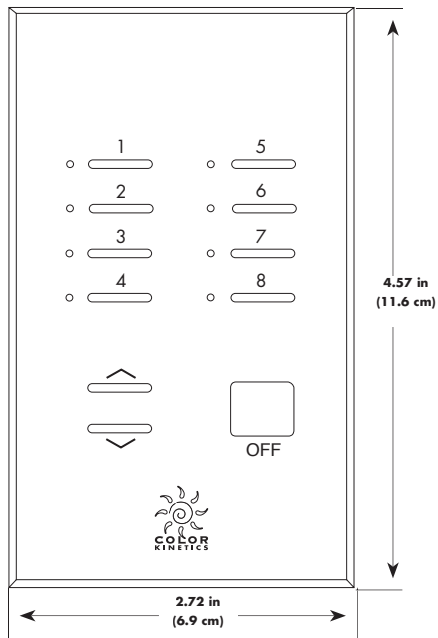

CONTROLLER KEYPAD

PHYSICAL DIMENSIONS

FRONT VIEW

SIDE VIEW

BACK VIEW

END VIEW

CONTROLLER KEYPAD ITEM # 103-000009-00	
WEIGHT	3.0 oz (85 g)
DATA CONNECTOR	Screw terminal
POWER CONNECTOR	Screw terminal
POWER REQUIREMENT	50mA @ 5VDC (0.25W)