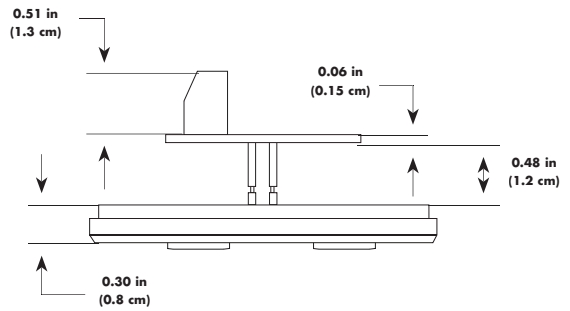

CONTROLLER KEYPAD

PHYSICAL DIMENSIONS

FRONT VIEW

SIDE VIEW

BACK VIEW

END VIEW

CONTROLLER KEYPAD ITEM # 103-000009-00	
WEIGHT	3.0 oz (85 g)
DATA CONNECTOR	Screw terminal
POWER CONNECTOR	Screw terminal
POWER REQUIREMENT	50mA @ 5VDC (0.25W)