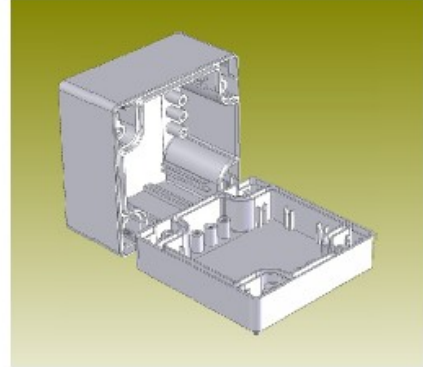

IP
PL

			L	B	H	C	D	
11-45	11-45T	80	80	80	60	43	66	ABS/PC
11-46	11-46T		80	80	80	43	66	ABS/PC
11-47	11-47T		120	80	60	83	66	ABS/PC
11-48	11-48T		120	80	60	83	66	ABS/PC
11-49	11-49T		160	80	60	123	66	ABS/PC
11-50	11-50T		160	80	80	123	66	ABS/PC
11-51	11-51T		240	80	60	203	66	ABS/PC
11-52	11-52T	120	240	80	60	203	66	ABS/PC
11-53	11-53T		120	120	60	83	106	ABS/PC
11-54	11-54T		120	120	90	83	106	ABS/PC
11-55	11-55T		200	120	60	163	106	ABS/PC
11-56	11-56T		200	120	90	163	106	ABS/PC
11-57	11-57T		240	120	60	203	106	ABS/PC
11-58	11-58T	160	240	120	90	203	106	ABS/PC
11-59	11-59T		160	160	60	123	146	ABS/PC
11-60	11-60T		160	160	90	123	146	ABS/PC
11-61	11-61T		240	160	60	203	146	ABS/PC
11-62	11-62T		240	160	90	203	146	ABS/PC
11-63	11-63T		240	160	120	203	146	ABS/PC

CP11-50

Material: ABS

combiplast

X-ON Electronics

Largest Supplier of Electrical and Electronic Components

Click to view similar products for [Control Switches](#) category:

Click to view products by [Combiplast](#) manufacturer: