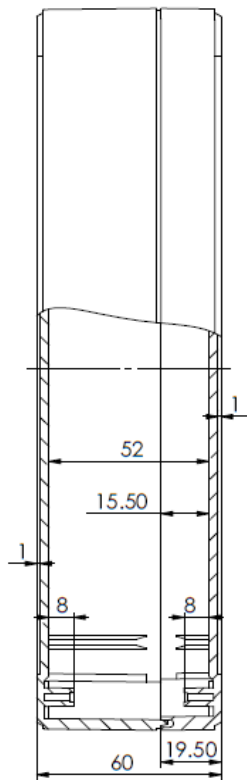

IP
PL

			L	B	H	C	D	
11-45	11-45T	80	80	80	60	43	66	ABS/PC
11-46	11-46T		80	80	80	43	66	ABS/PC
11-47	11-47T		120	80	60	83	66	ABS/PC
11-48	11-48T		120	80	60	83	66	ABS/PC
11-49	11-49T		160	80	60	123	66	ABS/PC
11-50	11-50T		160	80	80	123	66	ABS/PC
11-51	11-51T		240	80	60	203	66	ABS/PC
11-52	11-52T	120	240	80	60	203	66	ABS/PC
11-53	11-53T		120	120	60	83	106	ABS/PC
11-54	11-54T		120	120	90	83	106	ABS/PC
11-55	11-55T		200	120	60	163	106	ABS/PC
11-56	11-56T		200	120	90	163	106	ABS/PC
11-57	11-57T		240	120	60	203	106	ABS/PC
11-58	11-58T		240	120	90	203	106	ABS/PC
11-59	11-59T	160	160	160	60	123	146	ABS/PC
11-60	11-60T		160	160	90	123	146	ABS/PC
11-61	11-61T		240	160	60	203	146	ABS/PC
11-62	11-62T		240	160	90	203	146	ABS/PC
11-63	11-63T		240	160	120	203	146	ABS/PC

CP-11-51

combiplast

Material: ABS

X-ON Electronics

Largest Supplier of Electrical and Electronic Components

Click to view similar products for [Control Switches](#) category:

Click to view products by [Combiplast](#) manufacturer: