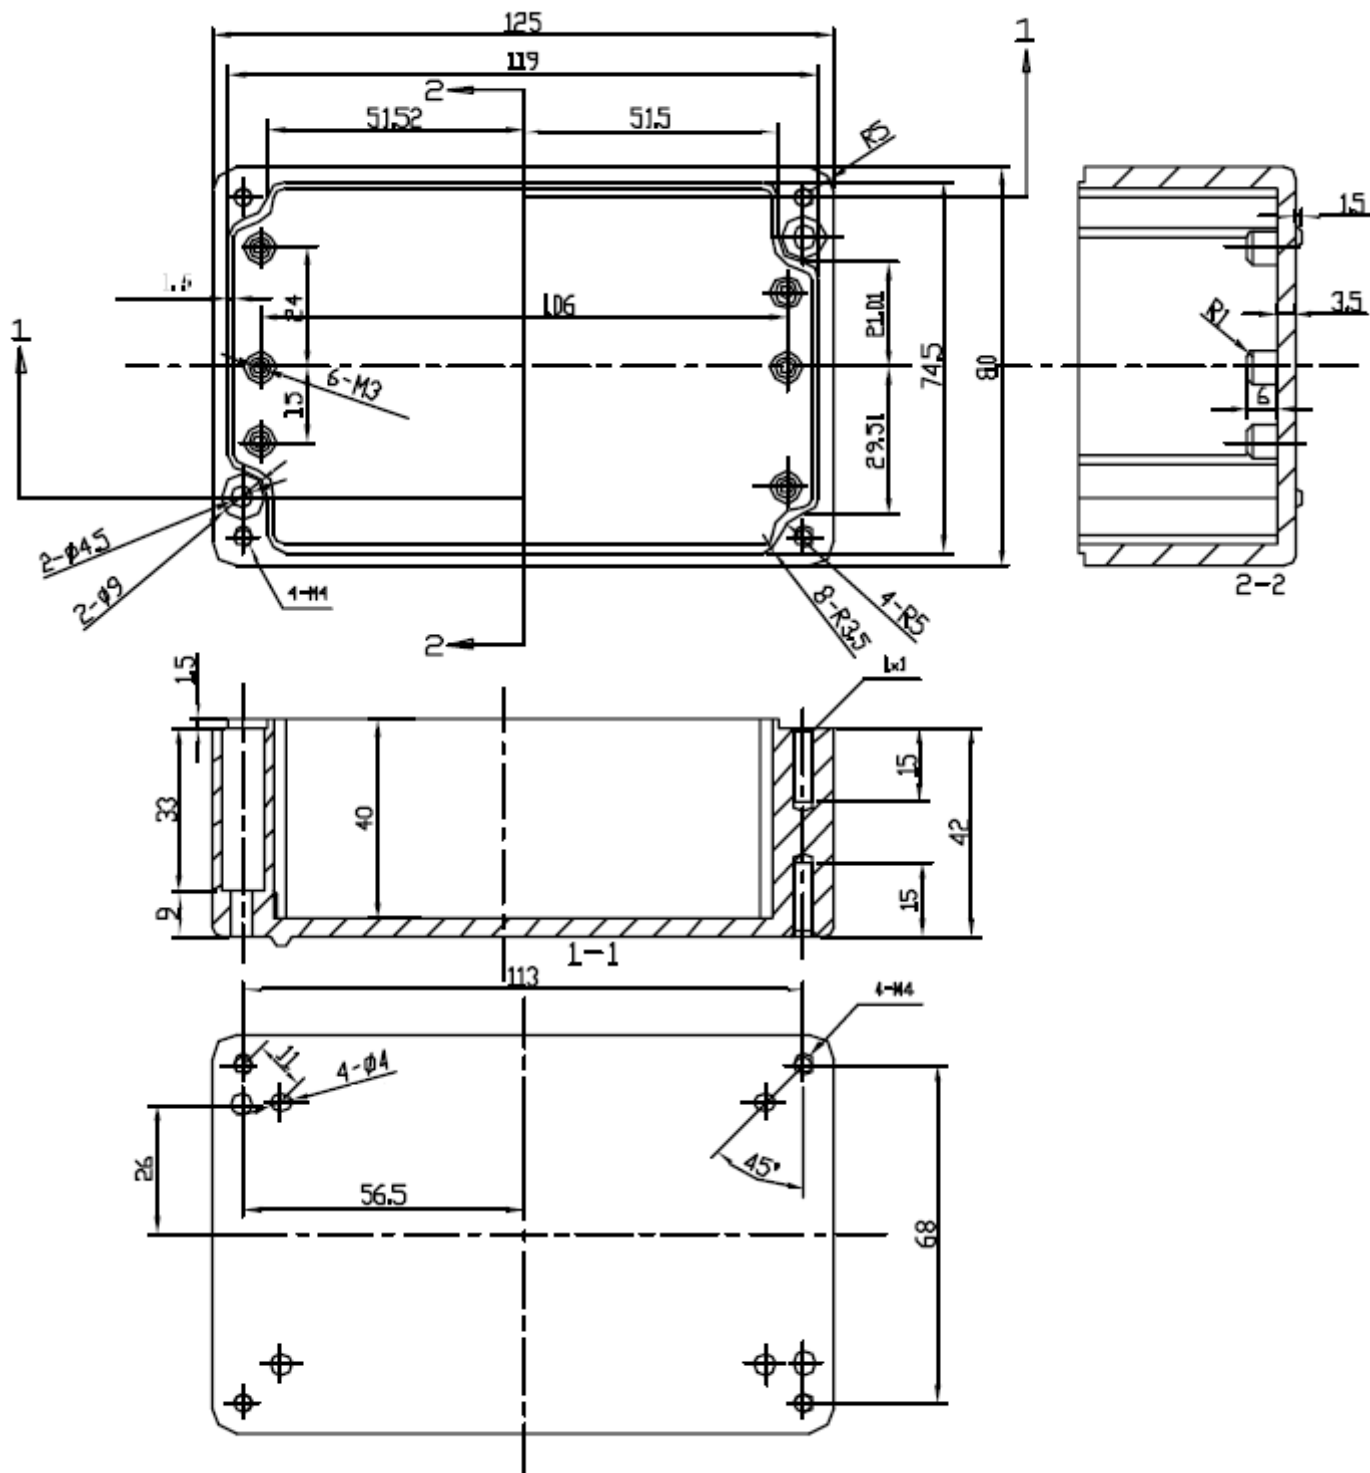

# COVER

BASE

CP-FA50

combiplast

Material: aluminum alloy