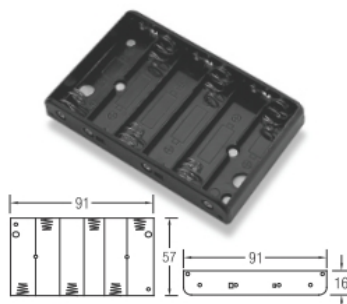

BH322-1A
BH322-1B
BH322-1D FOR TWO "AA" CELLS

BH324A
BH324D FOR TWO "AA" CELLS

BH325A
BH325AS FOR TWO "AA" CELLS

BH325-1A
BH325-1AS FOR TWO "AA" CELLS

UM - 3 OR 'AA' SIZE OR EQUIV

品質政策：卓越管理 優良品質 準確交期

UM - 3 OR 'AA' SIZE OR EQUIV

**BH365A
BH365B
BH365D** FOR SIX "AA" CELLS

**BH381A
BH381B
BH381D** FOR EIGHT "AA" CELLS

**BH381-2A
BH381-2B
BH381-2D** FOR EIGHT "AA" CELLS

**BH382A
BH382B
BH382D** FOR EIGHT "AA" CELLS

**BH383A
BH383B
BH383D** FOR EIGHT "AA" CELLS