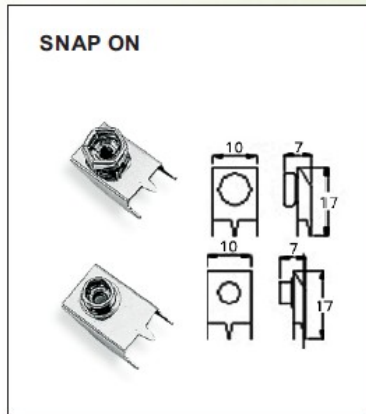

BATTERY CLIPS

經營理念：誠信 勤勞 創新

**. Tray and Reel Tape
are acceptable for
manufacturing**

品質政策：卓越管理 優良品質 準確交期

X-ON Electronics

Largest Supplier of Electrical and Electronic Components

Click to view similar products for [Comf](#) manufacturer: