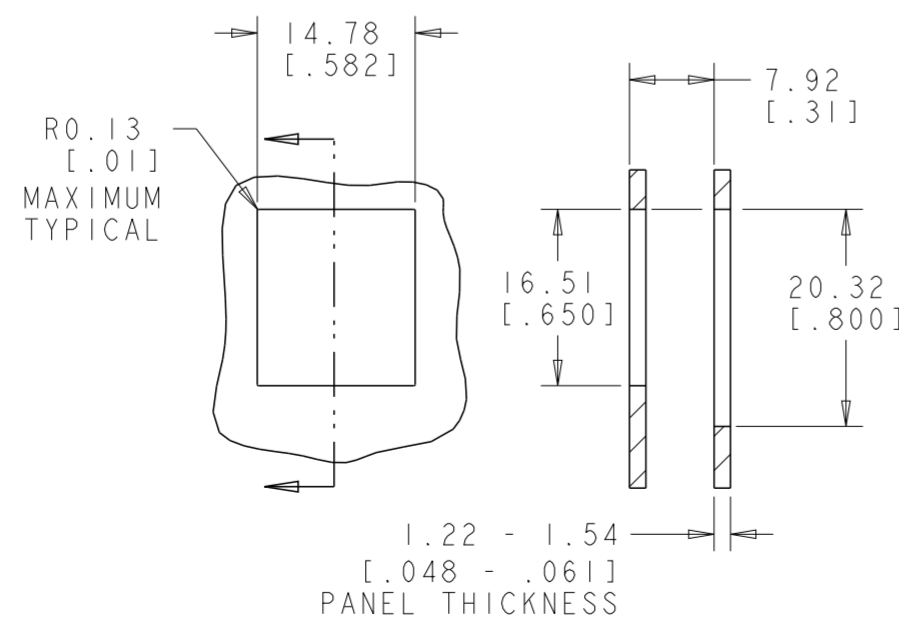

ALIGNMENT SLEEVE, CERAMIC
QUANTITY 2

SCALE 3:1

SINGLE PANEL CUTOUT

SUGGESTED FLUSH MOUNT
PANEL APPLICATION CUTOUT 2

| | | |
|---------|-------|-------------|
| 3 | BEIGE | 1-1933286-2 |
| | BLACK | 1-1933286-1 |
| | AQUA | 1933286-6 |
| | BLUE | 1933286-4 |
| | GREEN | 1933286-3 |
| PACKAGE | COLOR | PART NUMBER |

| | | | | |
|---|---|---|-----------------|--------------|
| THIS DRAWING IS A CONTROLLED DOCUMENT. | | DWN G. GARRETT 17APR2007 | TE Connectivity | |
| DIMENSIONS: MM [INCHES] | | CHK G. BOWMAN 17APR2007 | | |
| TOLERANCES UNLESS OTHERWISE SPECIFIED: | | APVD G. BOWMAN 17APR2007 | | |
| 0 PLC ± 1 PLC ± 2 PLC ± 3 PLC ± 4 PLC ± ANGLES ± FINISH - | | NAME DUPLX, LC ADAPTER, SM-MM, SL HOUSING | | |
| MATERIAL | 1 | PRODUCT SPEC | SIZE | A2 |
| | | APPLICATION SPEC | CAGE CODE | - |
| | | WEIGHT | DRAWING NO | G-1933286 |
| | | Customer Drawing | RESTRICTED TO | - |
| | | SCALE | 4:1 | SHEET 1 OF 1 |
| | | REV | D | |