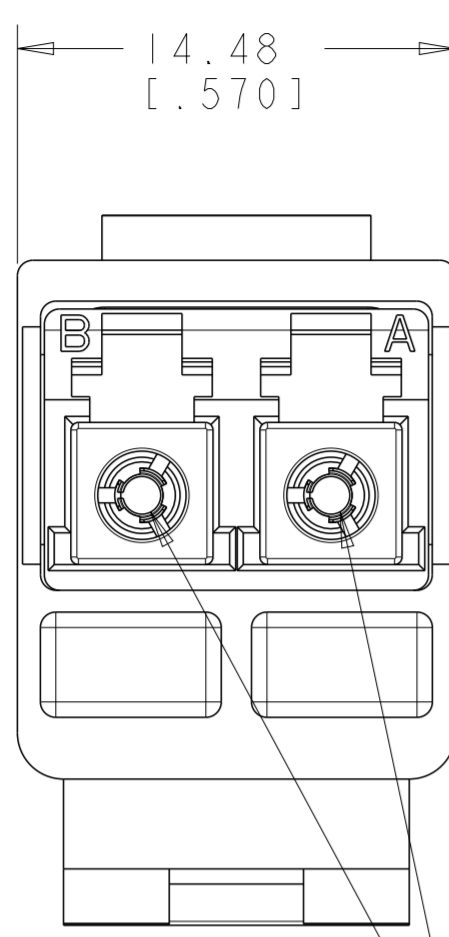

- 1 MATERIAL: JACK HOUSING - POLYPHENYLENE OXIDE, 94V-0 RATED.
LC DUPLEX ADAPTER ASSEMBLY - ULTEM 1010R.
- 2 THESE TWO SUGGESTED CUTOUT OPENINGS ARE USED IN TANDEM WITH DUAL FRONT AND BACK CUTOUTS.
- 3 PACKAGED ONE ASSEMBLY PER POLYBAG.
- 4 DUST COVERS SHOWN NOT ASSEMBLED BUT SHIPPED ASSEMBLED TO DUPLEX LC ADAPTER.

ALIGNMENT SLEEVE, CERAMIC
QUANTITY 2

SCALE 3:1

SINGLE PANEL CUTOUT

SUGGESTED FLUSH MOUNT
PANEL APPLICATION CUTOUT 2

| | | |
|---------|-------|-------------|
| 3 | BEIGE | 1-1933286-2 |
| | BLACK | 1-1933286-1 |
| | AQUA | 1933286-6 |
| | BLUE | 1933286-4 |
| | GREEN | 1933286-3 |
| PACKAGE | COLOR | PART NUMBER |

| | | | | |
|---|---|---|-----------------|--------------|
| THIS DRAWING IS A CONTROLLED DOCUMENT. | | DWN G. GARRETT 17APR2007 | TE Connectivity | |
| DIMENSIONS: MM [INCHES] | | CHK G. BOWMAN 17APR2007 | | |
| TOLERANCES UNLESS OTHERWISE SPECIFIED: | | APVD G. BOWMAN 17APR2007 | | |
| 0 PLC ± 1 PLC ± 2 PLC ± 3 PLC ± 4 PLC ± ANGLES ± FINISH - | | NAME DUPLX, LC ADAPTER, SM-MM, SL HOUSING | | |
| MATERIAL | 1 | PRODUCT SPEC | SIZE | A2 |
| | | APPLICATION SPEC | CAGE CODE | - |
| | | WEIGHT | DRAWING NO | G-1933286 |
| | | Customer Drawing | RESTRICTED TO | - |
| | | SCALE | 4:1 | SHEET 1 OF 1 |
| | | REV | D | |