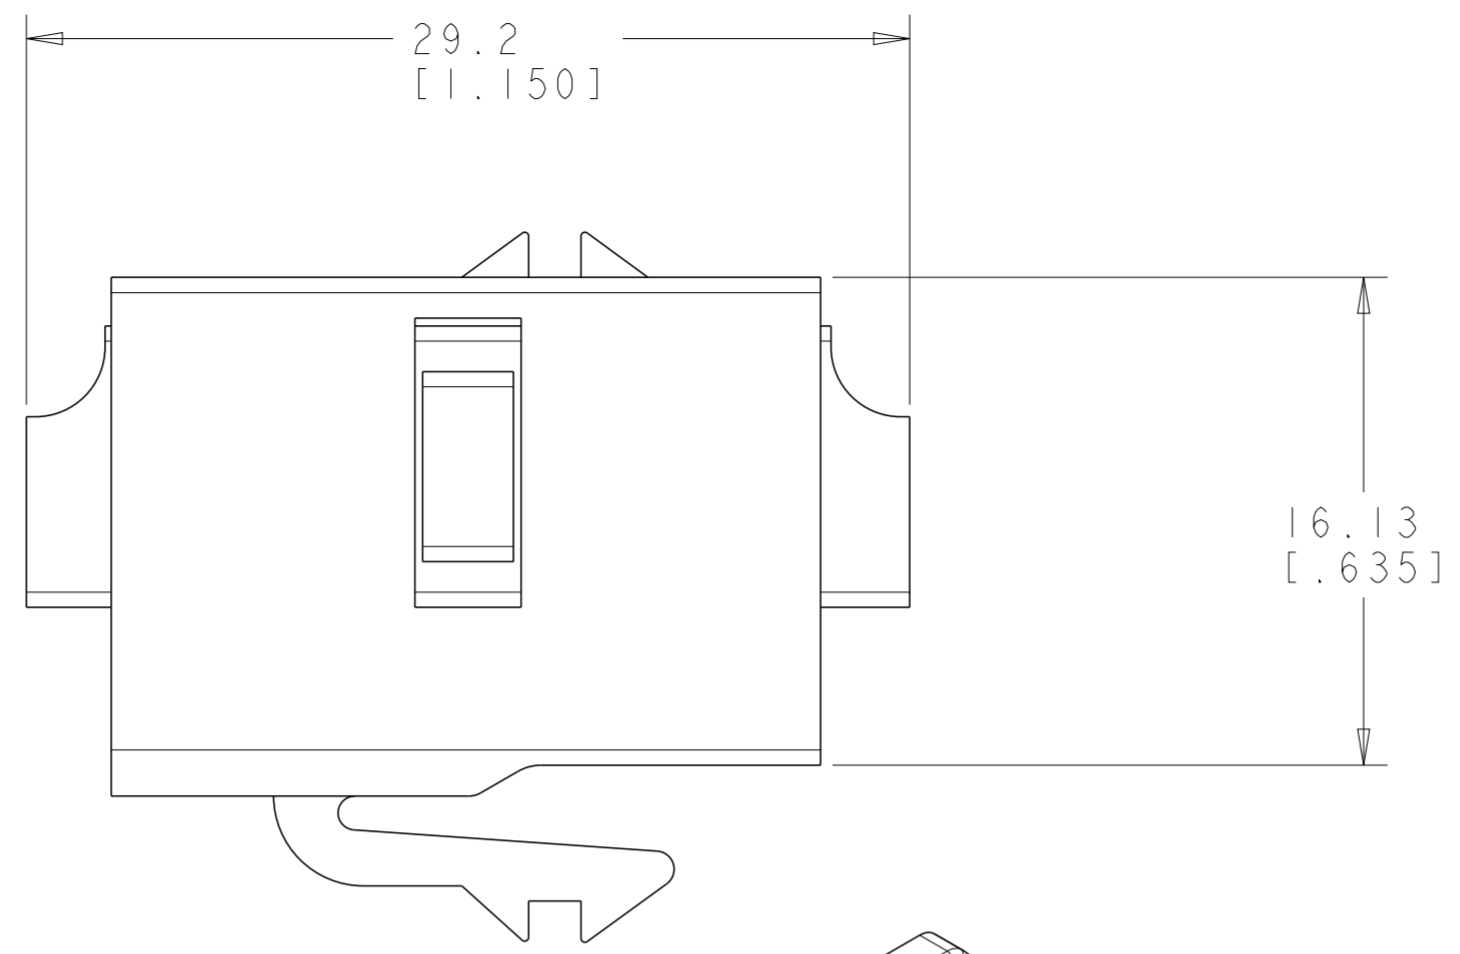

- 1 MATERIAL: JACK HOUSING - POLYPHENYLENE OXIDE, 94V-0 RATED.
LC DUPLEX ADAPTER ASSEMBLY - ULTEM 1010R.
- 2 THESE TWO SUGGESTED CUTOUT OPENINGS ARE USED IN TANDEM WITH DUAL FRONT AND BACK CUTOUTS.
- 3 PACKAGED ONE ASSEMBLY PER POLYBAG.
- 4 DUST COVERS SHOWN NOT ASSEMBLED BUT SHIPPED ASSEMBLED TO DUPLEX LC ADAPTER.

ALIGNMENT SLEEVE, CERAMIC
QUANTITY 2

SCALE 3:1

SINGLE PANEL CUTOUT

SUGGESTED FLUSH MOUNT
PANEL APPLICATION CUTOUT 2

| | | |
|---------|-------|-------------|
| 3 | BEIGE | 1-1933286-2 |
| | BLACK | 1-1933286-1 |
| | AQUA | 1933286-6 |
| | BLUE | 1933286-4 |
| | GREEN | 1933286-3 |
| PACKAGE | COLOR | PART NUMBER |

| | | | | |
|---|---|---|-----------------|--------------|
| THIS DRAWING IS A CONTROLLED DOCUMENT. | | DWN G. GARRETT 17APR2007 | TE Connectivity | |
| DIMENSIONS: MM [INCHES] | | CHK G. BOWMAN 17APR2007 | | |
| TOLERANCES UNLESS OTHERWISE SPECIFIED: | | APVD G. BOWMAN 17APR2007 | | |
| 0 PLC ± 1 PLC ± 2 PLC ± 3 PLC ± 4 PLC ± ANGLES ± FINISH - | | NAME DUPLX, LC ADAPTER, SM-MM, SL HOUSING | | |
| MATERIAL | 1 | PRODUCT SPEC | SIZE | A2 |
| | | APPLICATION SPEC | CAGE CODE | - |
| | | WEIGHT | DRAWING NO | G-1933286 |
| | | Customer Drawing | RESTRICTED TO | - |
| | | SCALE | 4:1 | SHEET 1 OF 1 |
| | | REV | D | |