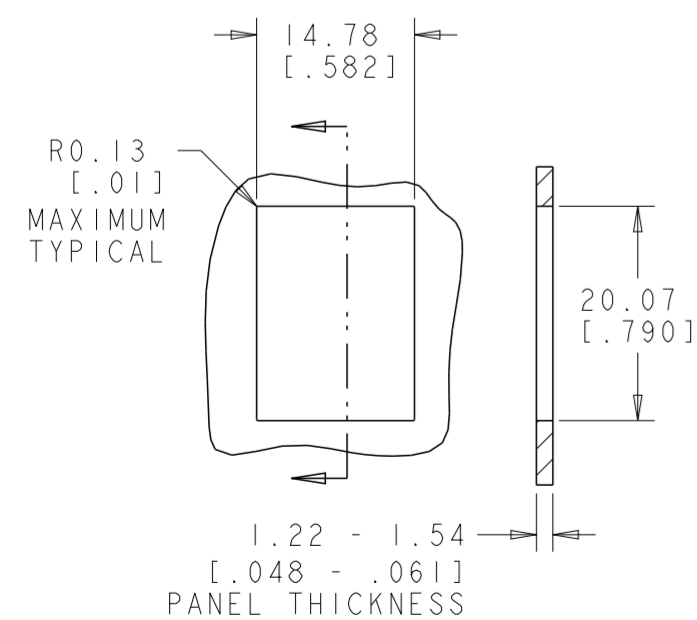

ALIGNMENT SLEEVE, CERAMIC
QUANTITY 2

SCALE 3:1

SINGLE PANEL CUTOUT

SUGGESTED FLUSH MOUNT
PANEL APPLICATION CUTOUT 2

| | | |
|---------|-------|-------------|
| 3 | BEIGE | 1-1933286-2 |
| | BLACK | 1-1933286-1 |
| | AQUA | 1933286-6 |
| | BLUE | 1933286-4 |
| | GREEN | 1933286-3 |
| PACKAGE | COLOR | PART NUMBER |

| | | | | |
|---|---|---|-----------------|--------------|
| THIS DRAWING IS A CONTROLLED DOCUMENT. | | DWN G. GARRETT 17APR2007 | TE Connectivity | |
| DIMENSIONS: MM [INCHES] | | CHK G. BOWMAN 17APR2007 | | |
| TOLERANCES UNLESS OTHERWISE SPECIFIED: | | APVD G. BOWMAN 17APR2007 | | |
| 0 PLC ± 1 PLC ± 2 PLC ± 3 PLC ± 4 PLC ± ANGLES ± FINISH - | | NAME DUPLX, LC ADAPTER, SM-MM, SL HOUSING | | |
| MATERIAL | 1 | PRODUCT SPEC | SIZE | A2 |
| | | APPLICATION SPEC | CAGE CODE | - |
| | | WEIGHT | DRAWING NO | G-1933286 |
| | | Customer Drawing | RESTRICTED TO | - |
| | | SCALE | 4:1 | SHEET 1 OF 1 |
| | | REV | D | |