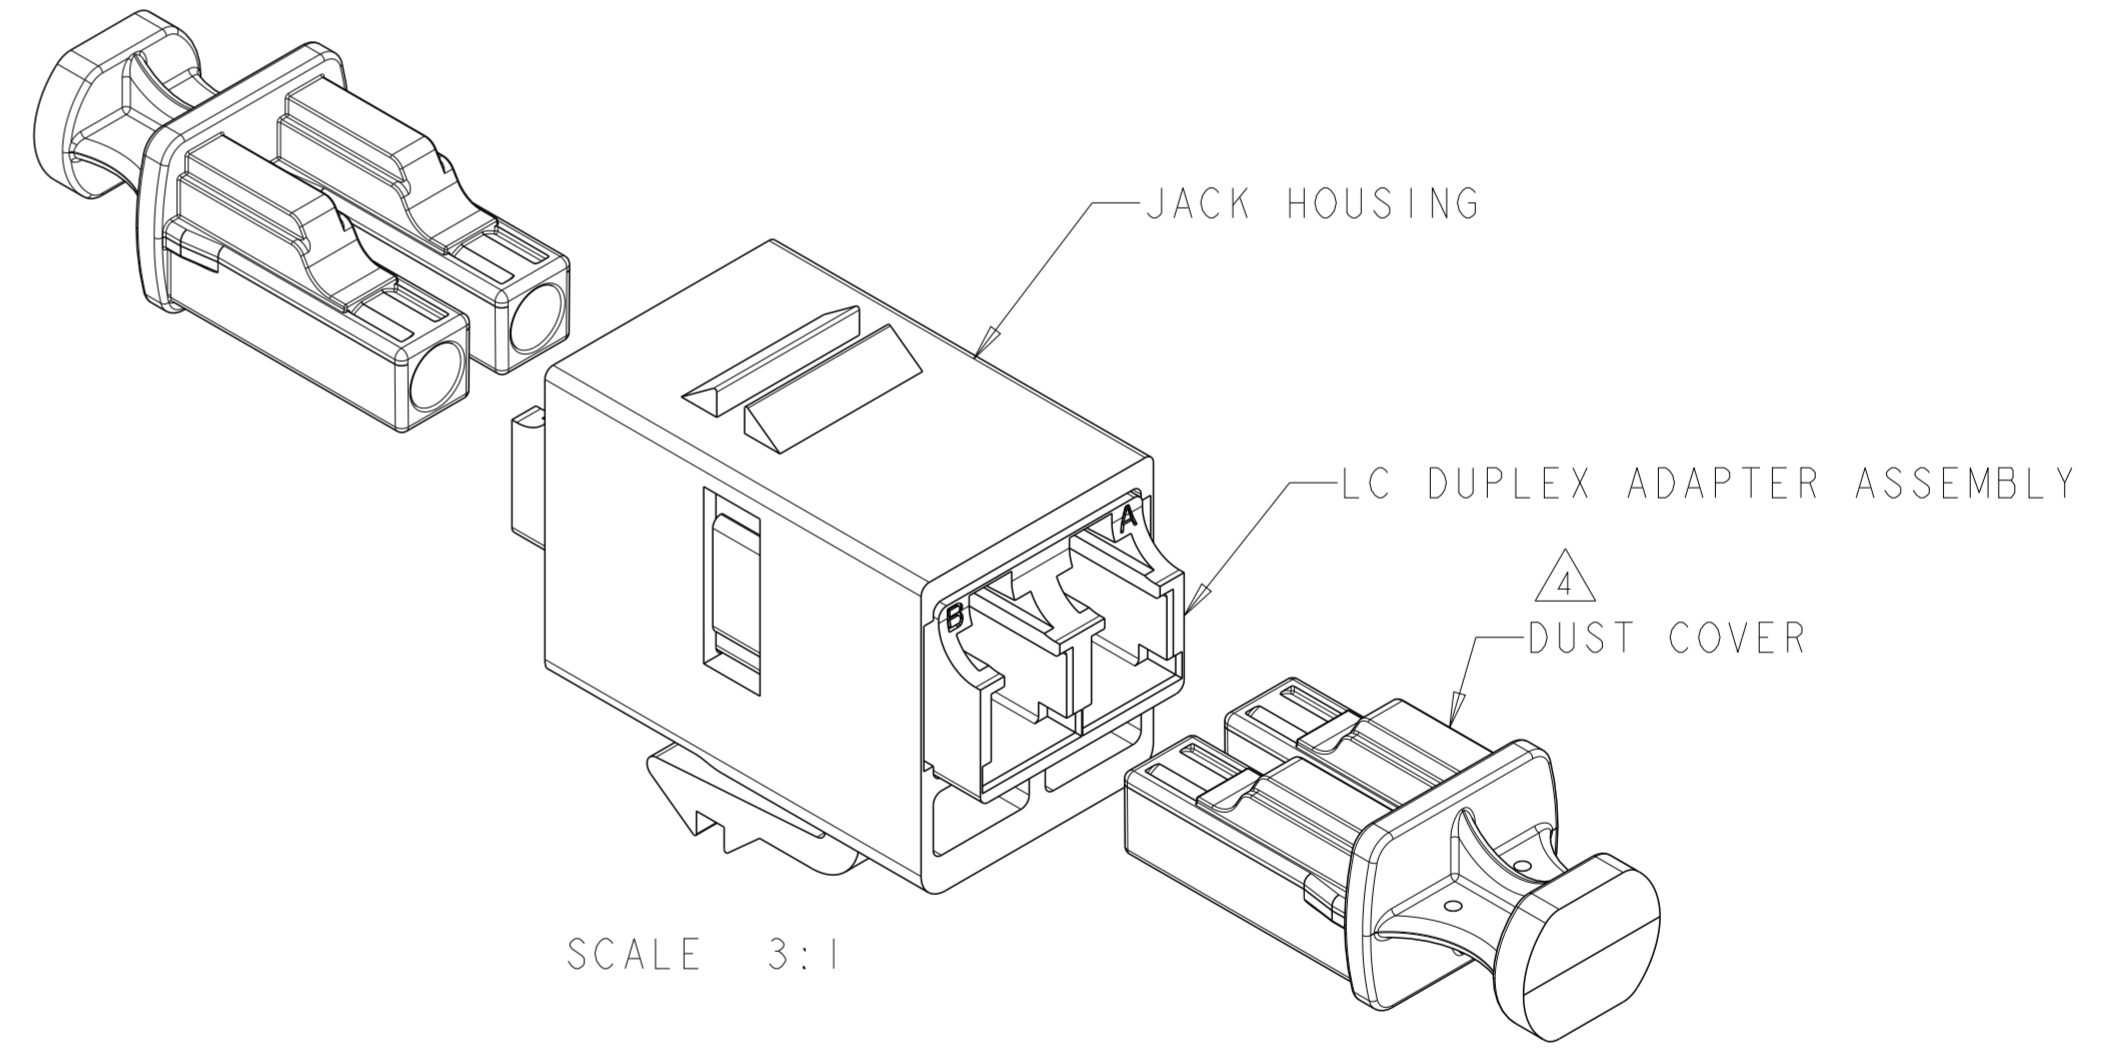

- 1 MATERIAL: JACK HOUSING - POLYPHENYLENE OXIDE, 94V-0 RATED.
LC DUPLEX ADAPTER ASSEMBLY - ULTEM 1010R.
- 2 THESE TWO SUGGESTED CUTOUT OPENINGS ARE USED IN TANDEM WITH DUAL FRONT AND BACK CUTOUTS.
- 3 PACKAGED ONE ASSEMBLY PER POLYBAG.
- 4 DUST COVERS SHOWN NOT ASSEMBLED BUT SHIPPED ASSEMBLED TO DUPLEX LC ADAPTER.

ALIGNMENT SLEEVE, CERAMIC
QUANTITY 2

SCALE 3:1

SINGLE PANEL CUTOUT

SUGGESTED FLUSH MOUNT
PANEL APPLICATION CUTOUT 2

| | | |
|---------|-------|-------------|
| 3 | BEIGE | 1-1933286-2 |
| | BLACK | 1-1933286-1 |
| | AQUA | 1933286-6 |
| | BLUE | 1933286-4 |
| | GREEN | 1933286-3 |
| PACKAGE | COLOR | PART NUMBER |

| | | | | |
|---|---|---|-----------------|--------------|
| THIS DRAWING IS A CONTROLLED DOCUMENT. | | DWN G. GARRETT 17APR2007 | TE Connectivity | |
| DIMENSIONS: MM [INCHES] | | CHK G. BOWMAN 17APR2007 | | |
| TOLERANCES UNLESS OTHERWISE SPECIFIED: | | APVD G. BOWMAN 17APR2007 | | |
| 0 PLC ± 1 PLC ± 2 PLC ± 3 PLC ± 4 PLC ± ANGLES ± FINISH - | | NAME DUPLX, LC ADAPTER, SM-MM, SL HOUSING | | |
| MATERIAL | 1 | PRODUCT SPEC | SIZE | A2 |
| | | APPLICATION SPEC | CAGE CODE | - |
| | | WEIGHT | DRAWING NO | G-1933286 |
| | | Customer Drawing | RESTRICTED TO | - |
| | | SCALE | 4:1 | SHEET 1 OF 1 |
| | | REV | D | |