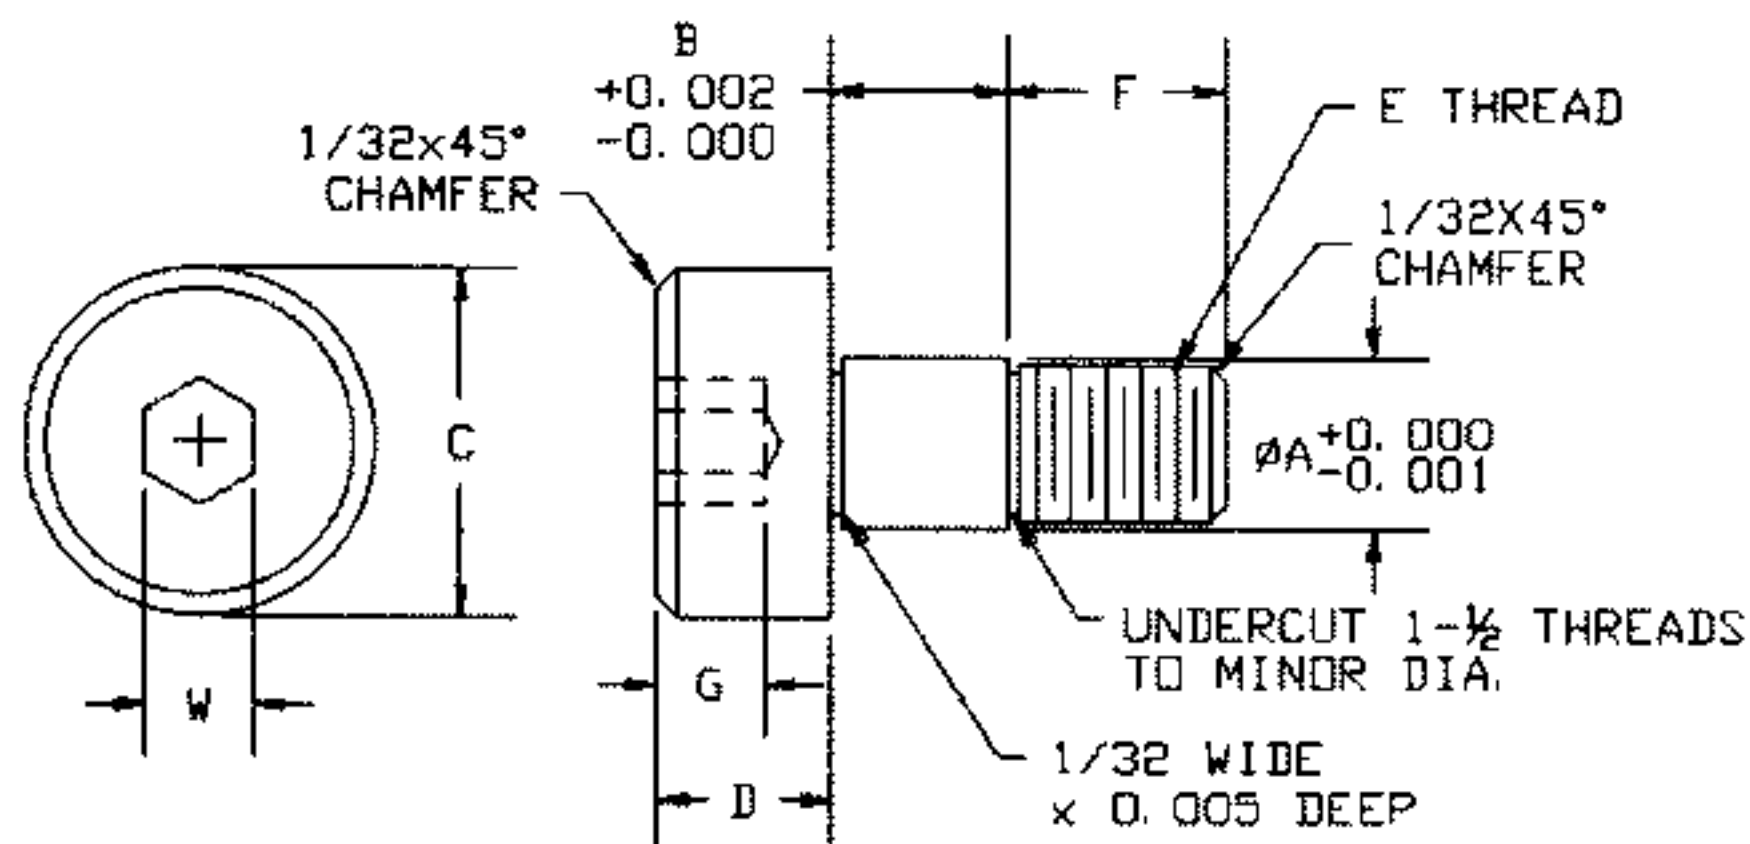

PRECISION SHOULDER SCREWS

SLOTTED HEAD SHOULDER SCREW

PART NUMBERS:

40-43XX
40-45XX

MATERIAL:
Stainless Steel per
ASTM A581/582

PART NUMBER		A	B	C	D	E	F	G	W
ALLOY	ALLOY	+0.000 -0.001	+0.002 -0.000				±0.005	±0.015	±0.015
303	416								
40-4310	40-4510	1/8 (.1245)	1/8 .1250	1/4	1/8	4-40	5/32	.062	.062
40-4311	40-4511		3/16 .1875						
40-4312	40-4512		1/4 .2500						
40-4313	40-4513		5/16 .3125						
40-4314	40-4514		3/8 .3750						
40-4336	40-4536	3/16 (.187)	1/8 .1250	5/16	5/32	8-32	3/16	5/64	3/32
40-4337	40-4537		3/16 .1875						

SOCKET HEAD SHOULDER SCREW

PART NUMBERS:

40-44XX
40-46XX

MATERIAL:
Stainless Steel per
ASTM A581/582

PART NUMBER		A	B	C	D	E	F	G	W
ALLOY	ALLOY	+0.000 -0.001	+0.002 -0.000				±0.005	±0.015	±0.015
303	416								
40-4410	40-4610	1/8 (.1245)	1/8 .1250	1/4	1/8	4-40	5/32	.062	.062
40-4411	40-4611		3/16 .1875						
40-4412	40-4612		1/4 .2500						
40-4413	40-4613		5/16 .3125						
40-4414	40-4614		3/8 .3750						
40-4436	40-4636	3/16 (.187)	1/8 .1250	5/16	5/32	8-32	3/16	5/64	3/32
40-4437	40-4637		3/16 .1875						

PHILLIPS HEAD SHOULDER SCREW

PART NUMBERS:

40-47XX

MATERIAL:
Stainless Steel per
ASTM A581/582

PART NUMBER		A	B	C	D	E	F
ALLOY	ALLOY	+0.000 -0.001	+0.002 -0.000				±0.005
303	416						
40-4710		1/8 (.1245)	1/8 .1250	1/4	1/8	4-40	5/32
40-4711			3/16 .1875				
40-4712			1/4 .2500				
40-4713			5/16 .3125				
40-4714			3/8 .3750				
40-4736		3/16 (.187)	1/8 .1250	5/16	5/32	8-32	3/16
40-4737			3/16 .1875				