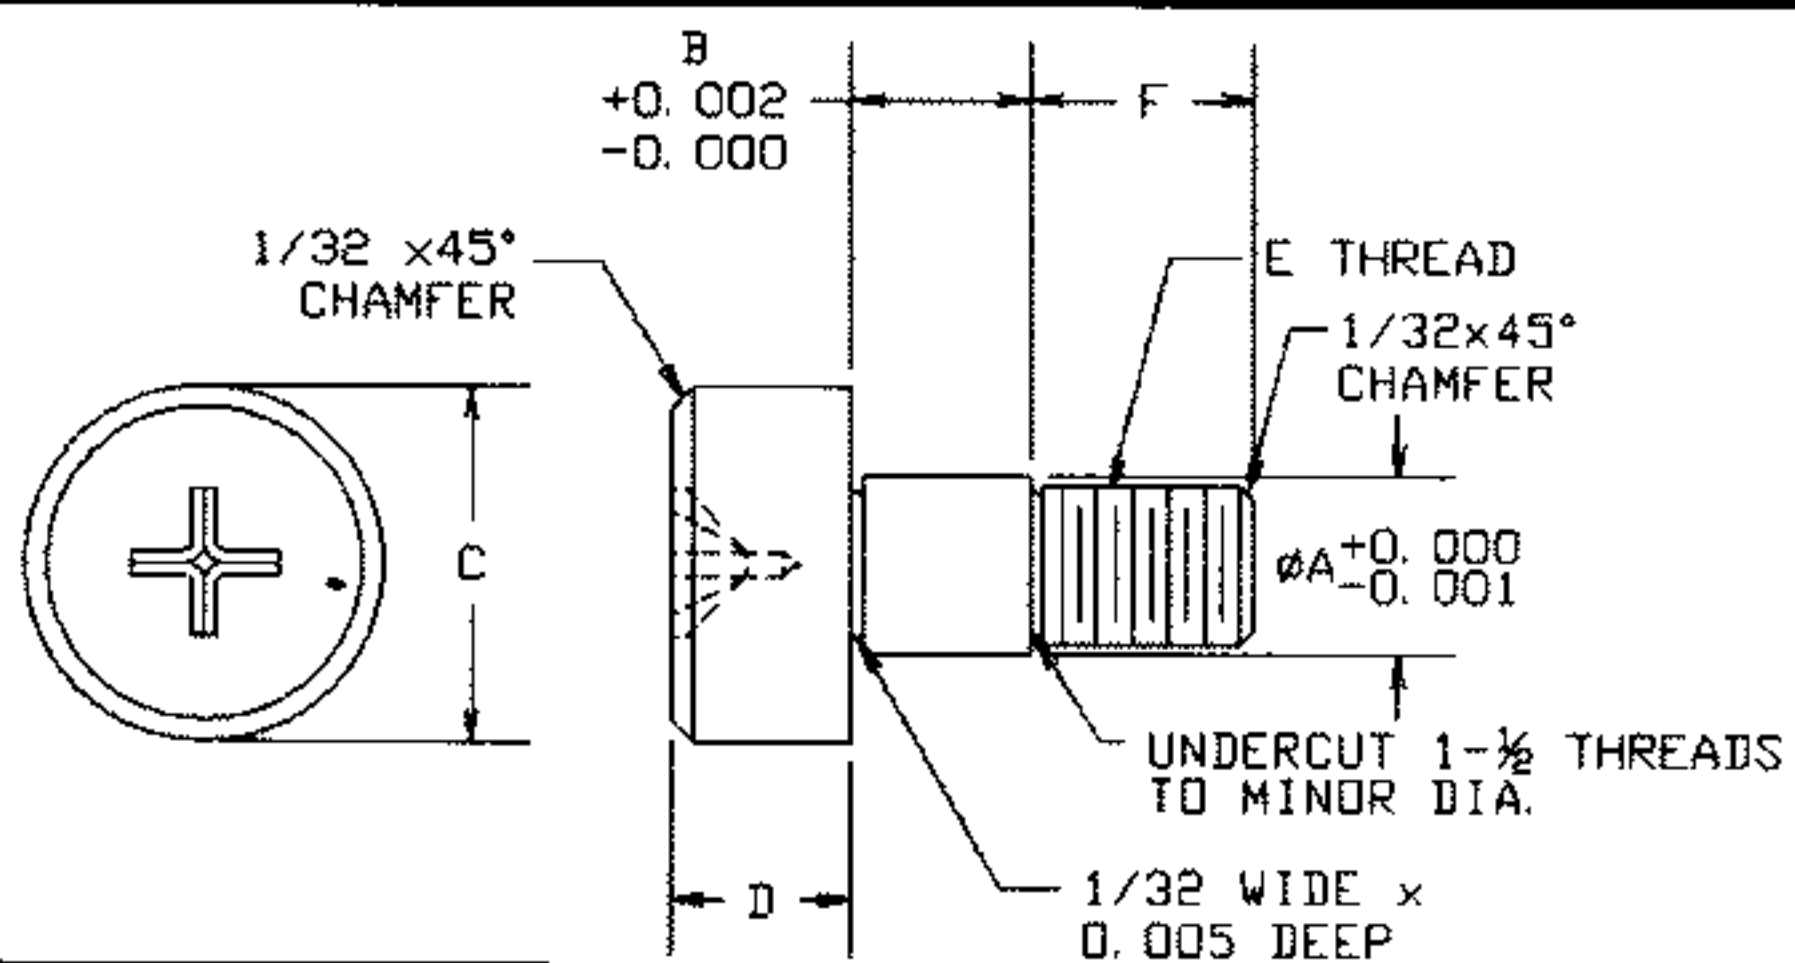

PRECISION SHOULDER SCREWS

SLOTTED HEAD SHOULDER SCREW

PART NUMBERS:

40-43XX
40-45XX

MATERIAL:
Stainless Steel per
ASTM A581/582

PART NUMBER		A	B	C	D	E	F	G	W
ALLOY	ALLOY	+0.000 -0.001	+0.002 -0.000				±0.005	±0.015	±0.015
303	416								
40-4310	40-4510	1/8 (.1245)	1/8 .1250	1/4	1/8	4-40	5/32	.062	.062
40-4311	40-4511		3/16 .1875						
40-4312	40-4512		1/4 .2500						
40-4313	40-4513		5/16 .3125						
40-4314	40-4514		3/8 .3750						
40-4336	40-4536	3/16 (.187)	1/8 .1250	5/16	5/32	8-32	3/16	5/64	3/32
40-4337	40-4537		3/16 .1875						

SOCKET HEAD SHOULDER SCREW

PART NUMBERS:

40-44XX
40-46XX

MATERIAL:
Stainless Steel per
ASTM A581/582

PART NUMBER		A	B	C	D	E	F	G	W
ALLOY	ALLOY	+0.000 -0.001	+0.002 -0.000				±0.005	±0.015	±0.015
303	416								
40-4410	40-4610	1/8 (.1245)	1/8 .1250	1/4	1/8	4-40	5/32	.062	.062
40-4411	40-4611		3/16 .1875						
40-4412	40-4612		1/4 .2500						
40-4413	40-4613		5/16 .3125						
40-4414	40-4614		3/8 .3750						
40-4436	40-4636	3/16 (.187)	1/8 .1250	5/16	5/32	8-32	3/16	5/64	3/32
40-4437	40-4637		3/16 .1875						

PHILLIPS HEAD SHOULDER SCREW

PART NUMBERS:

40-47XX

MATERIAL:
Stainless Steel per
ASTM A581/582

PART NUMBER		A	B	C	D	E	F
ALLOY	ALLOY	+0.000 -0.001	+0.002 -0.000				±0.005
303	416						
40-4710		1/8 (.1245)	1/8 .1250	1/4	1/8	4-40	5/32
40-4711			3/16 .1875				
40-4712			1/4 .2500				
40-4713			5/16 .3125				
40-4714			3/8 .3750				
40-4736		3/16 (.187)	1/8 .1250	5/16	5/32	8-32	3/16
40-4737			3/16 .1875				