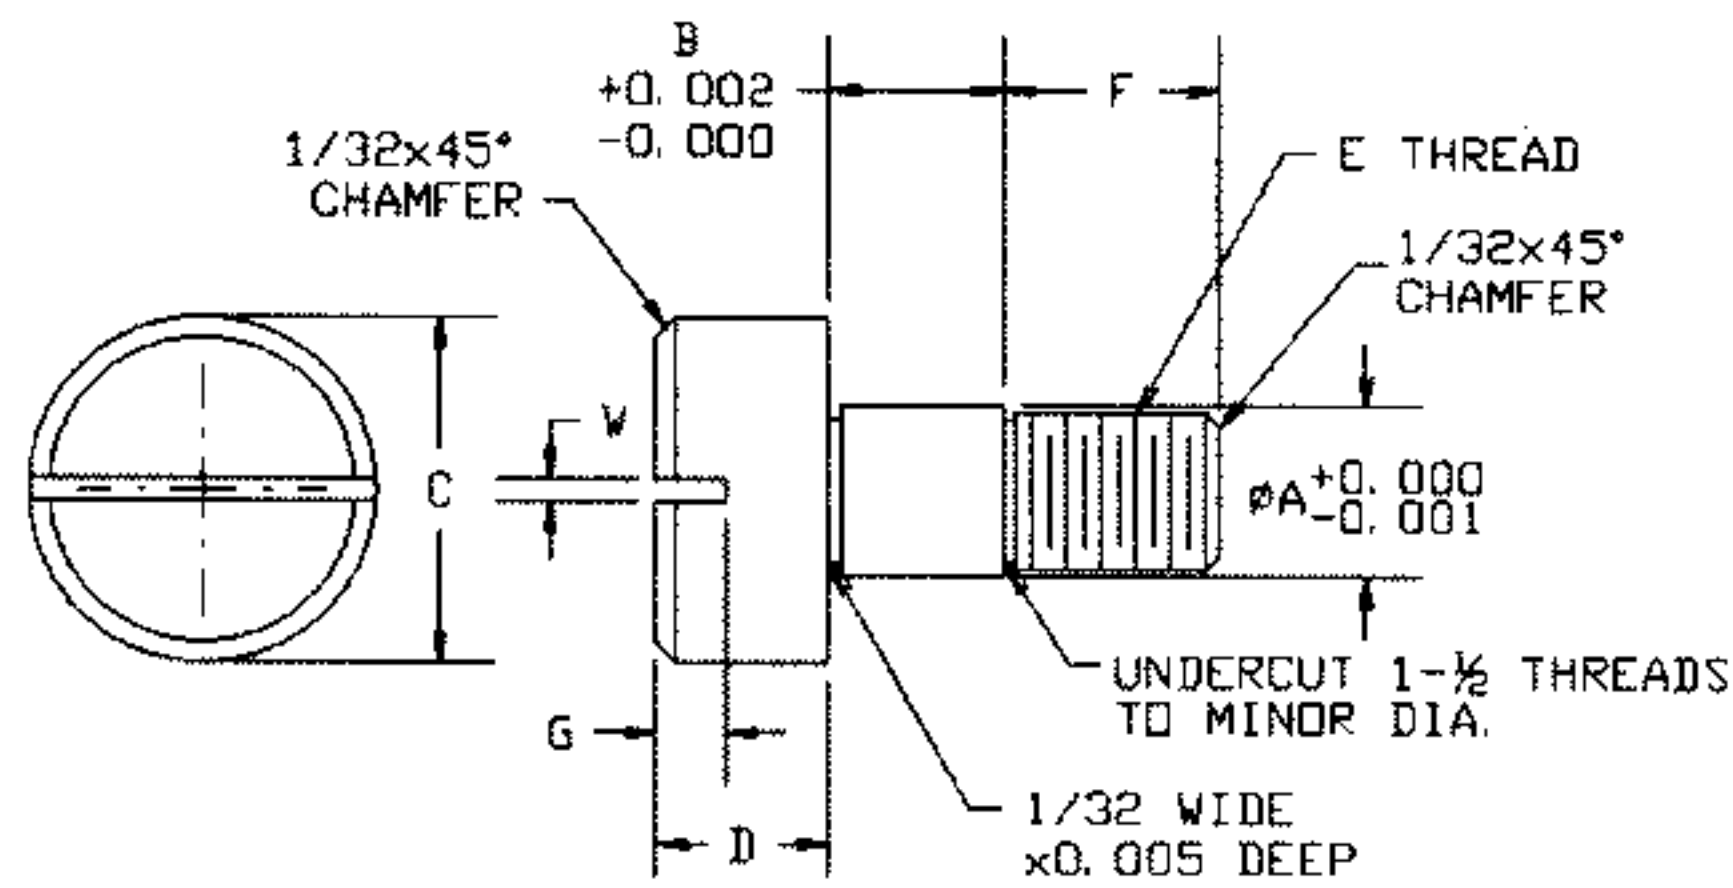

PRECISION SHOULDER SCREWS

SLOTTED HEAD SHOULDER SCREW

PART NUMBERS:

40-43XX
40-45XX

MATERIAL:
Stainless Steel per
ASTM A581/582

PART NUMBER		A	B	C	D	E	F	G	W
ALLOY	ALLOY	+0.000 -0.001	+0.002 -0.000				±0.005	±0.015	±0.015
303	416								
40-4310	40-4510	1/8 (.1245)	1/8 .1250	1/4	1/8	4-40	5/32	.062	.062
40-4311	40-4511		3/16 .1875						
40-4312	40-4512		1/4 .2500						
40-4313	40-4513		5/16 .3125						
40-4314	40-4514		3/8 .3750						
40-4336	40-4536	3/16 (.187)	1/8 .1250	5/16	5/32	8-32	3/16	5/64	3/32
40-4337	40-4537		3/16 .1875						

SOCKET HEAD SHOULDER SCREW

PART NUMBERS:

40-44XX
40-46XX

MATERIAL:
Stainless Steel per
ASTM A581/582

PART NUMBER		A	B	C	D	E	F	G	W
ALLOY	ALLOY	+0.000 -0.001	+0.002 -0.000				±0.005	±0.015	±0.015
303	416								
40-4410	40-4610	1/8 (.1245)	1/8 .1250	1/4	1/8	4-40	5/32	.062	.062
40-4411	40-4611		3/16 .1875						
40-4412	40-4612		1/4 .2500						
40-4413	40-4613		5/16 .3125						
40-4414	40-4614		3/8 .3750						
40-4436	40-4636	3/16 (.187)	1/8 .1250	5/16	5/32	8-32	3/16	5/64	3/32
40-4437	40-4637		3/16 .1875						

PHILLIPS HEAD SHOULDER SCREW

PART NUMBERS:

40-47XX

MATERIAL:
Stainless Steel per
ASTM A581/582

PART NUMBER		A	B	C	D	E	F
ALLOY	ALLOY	+0.000 -0.001	+0.002 -0.000				±0.005
303	416						
40-4710		1/8 (.1245)	1/8 .1250	1/4	1/8	4-40	5/32
40-4711			3/16 .1875				
40-4712			1/4 .2500				
40-4713			5/16 .3125				
40-4714			3/8 .3750				
40-4736		3/16 (.187)	1/8 .1250	5/16	5/32	8-32	3/16
40-4737			3/16 .1875				