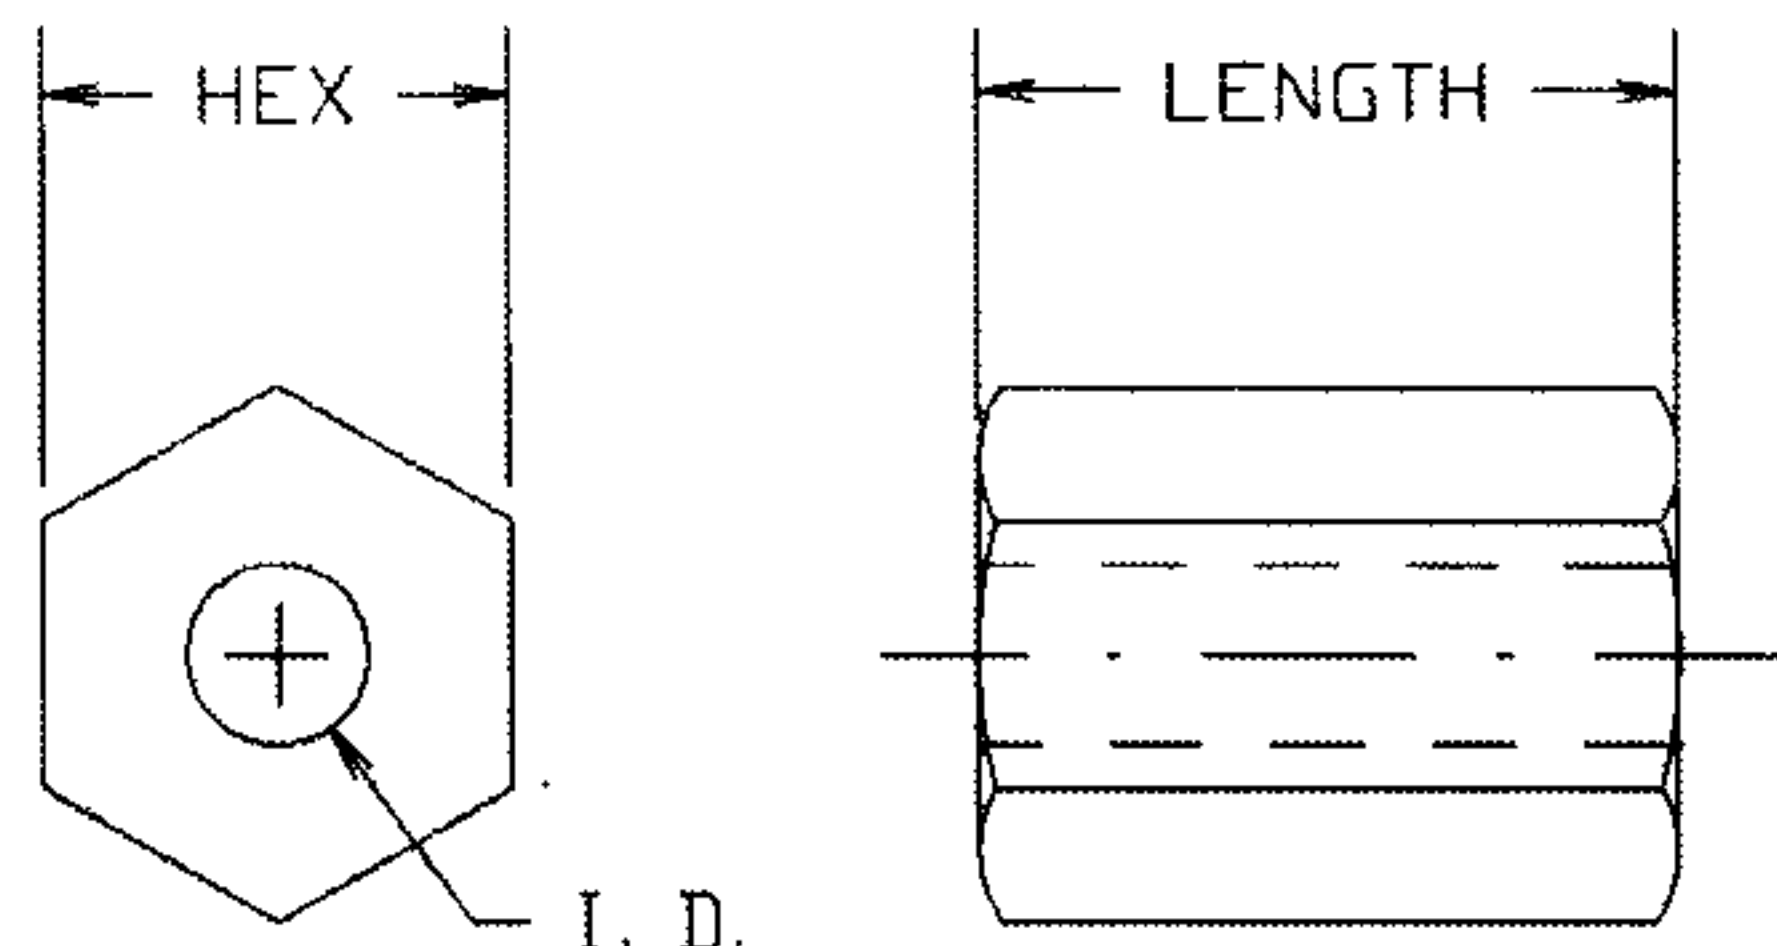

HEX PLASTIC (SELF TAPPING)