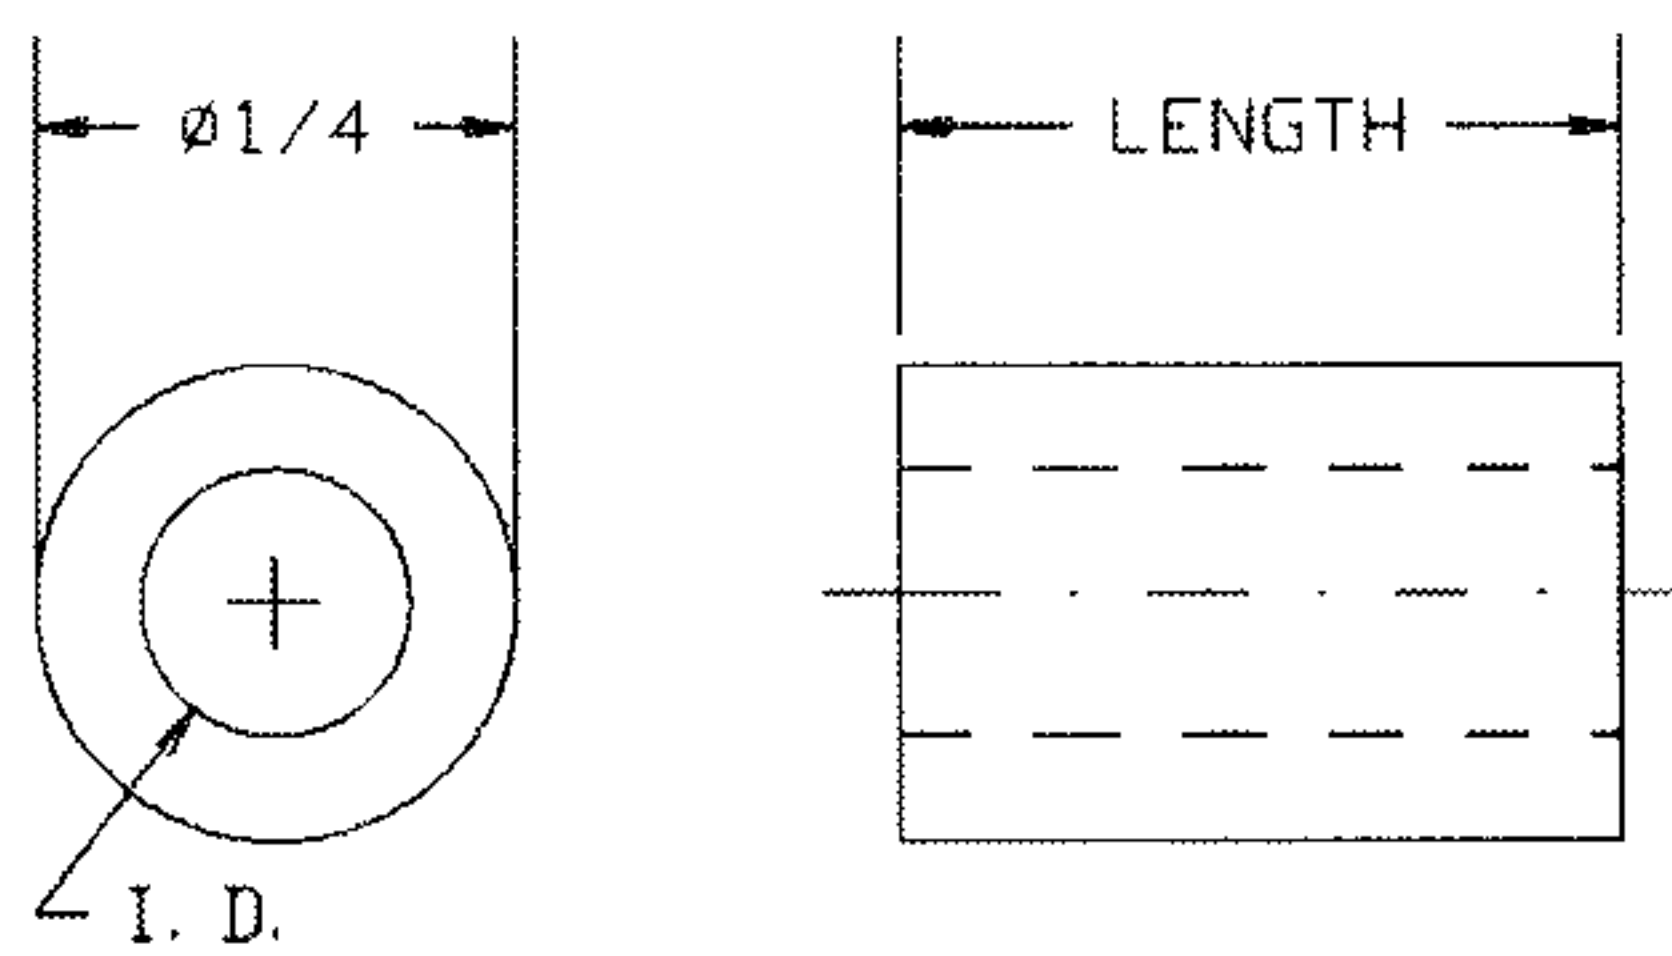

## CLEAR 1/4" ROUND FIBRE SPACERS

MATERIAL: Fibre per ASTM D710

Clear Hole #4 (.115)	Clear Hole #6 (.140)	Clear Hole #8 (.171)	Length
750-1501	750-1502	750-1503	.125
750-1504	750-1505	750-1506	.187
750-1507	750-1508	750-1509	.250
750-1510	750-1511	750-1512	.312
750-1513	750-1514	750-1515	.375
750-1516	750-1517	750-1518	.437
750-1519	750-1520	750-1521	.500
750-1522	750-1523	750-1524	.562
750-1525	750-1526	750-1527	.625
750-1528	750-1529	750-1530	.687
750-1531	750-1532	750-1533	.750
750-1534	750-1535	750-1536	.812
750-1537	750-1538	750-1539	.875
750-1540	750-1541	750-1542	.937
750-1543	750-1544	750-1545	1.000

PART NO.	LENGTH
750-1752	.500
750-1754	.625
750-1757	.750
750-1760	.875
750-1763	1.000

3/8 Hex x .141 I.D.  
(For #8 Self Tapping Screw)

PART NO.	LENGTH
750-1755	.625
750-1758	.750
750-1761	.875
750-1764	1.000