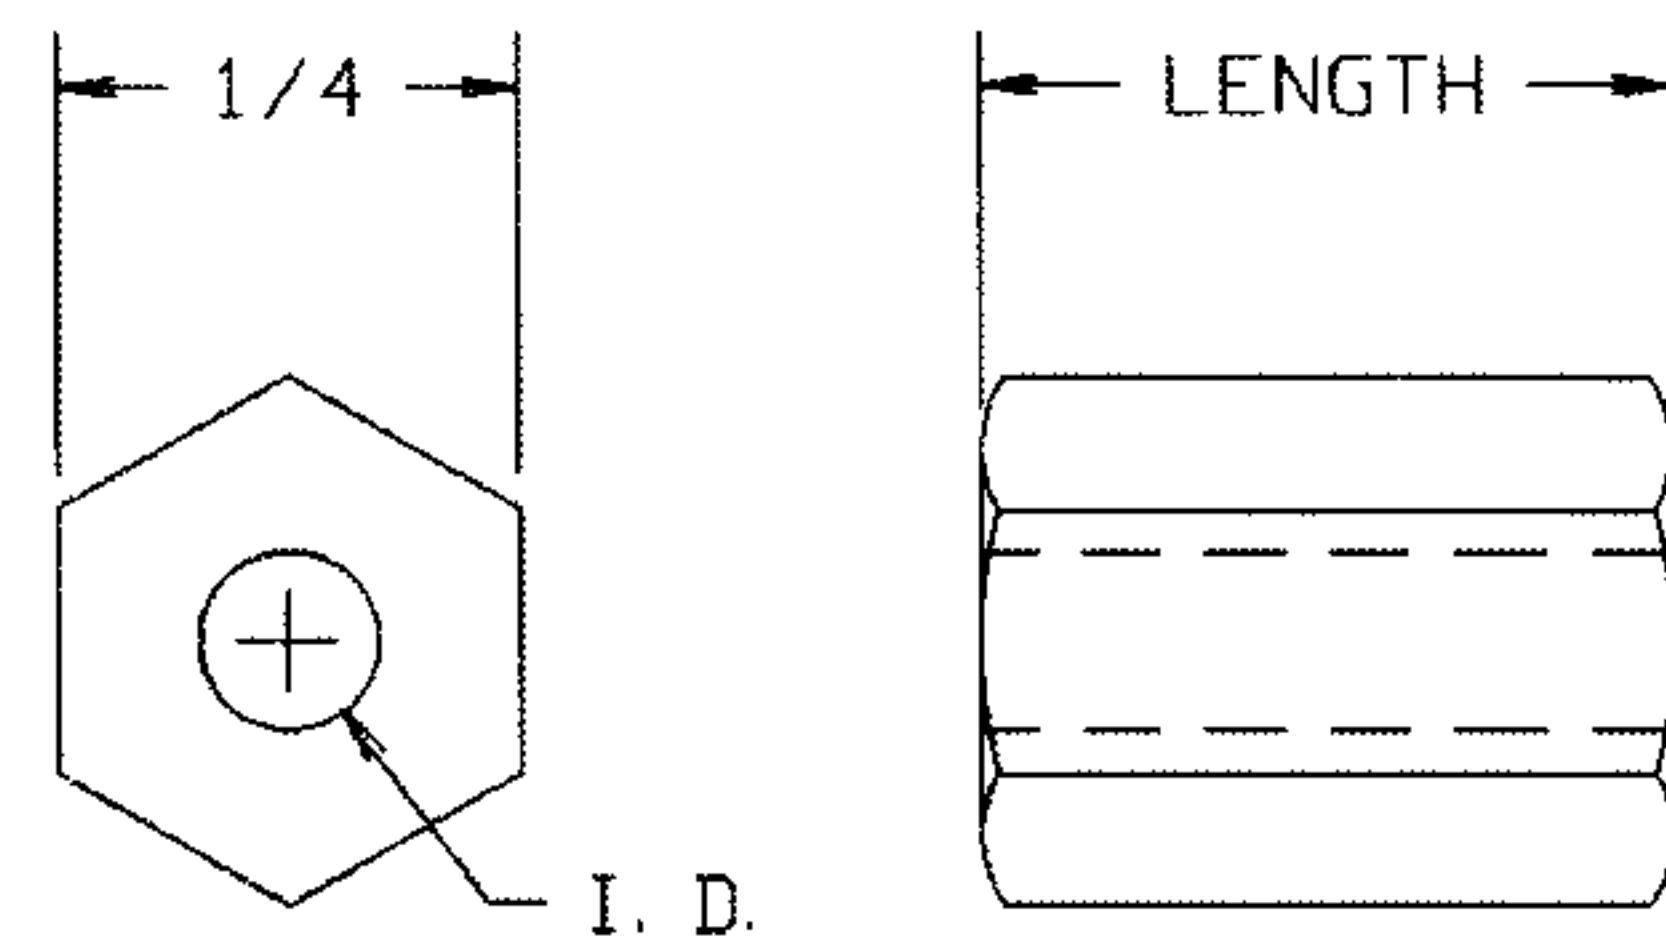

1/4" HEX NYLON SPACERS SELF TAPPING HOLE SIZE