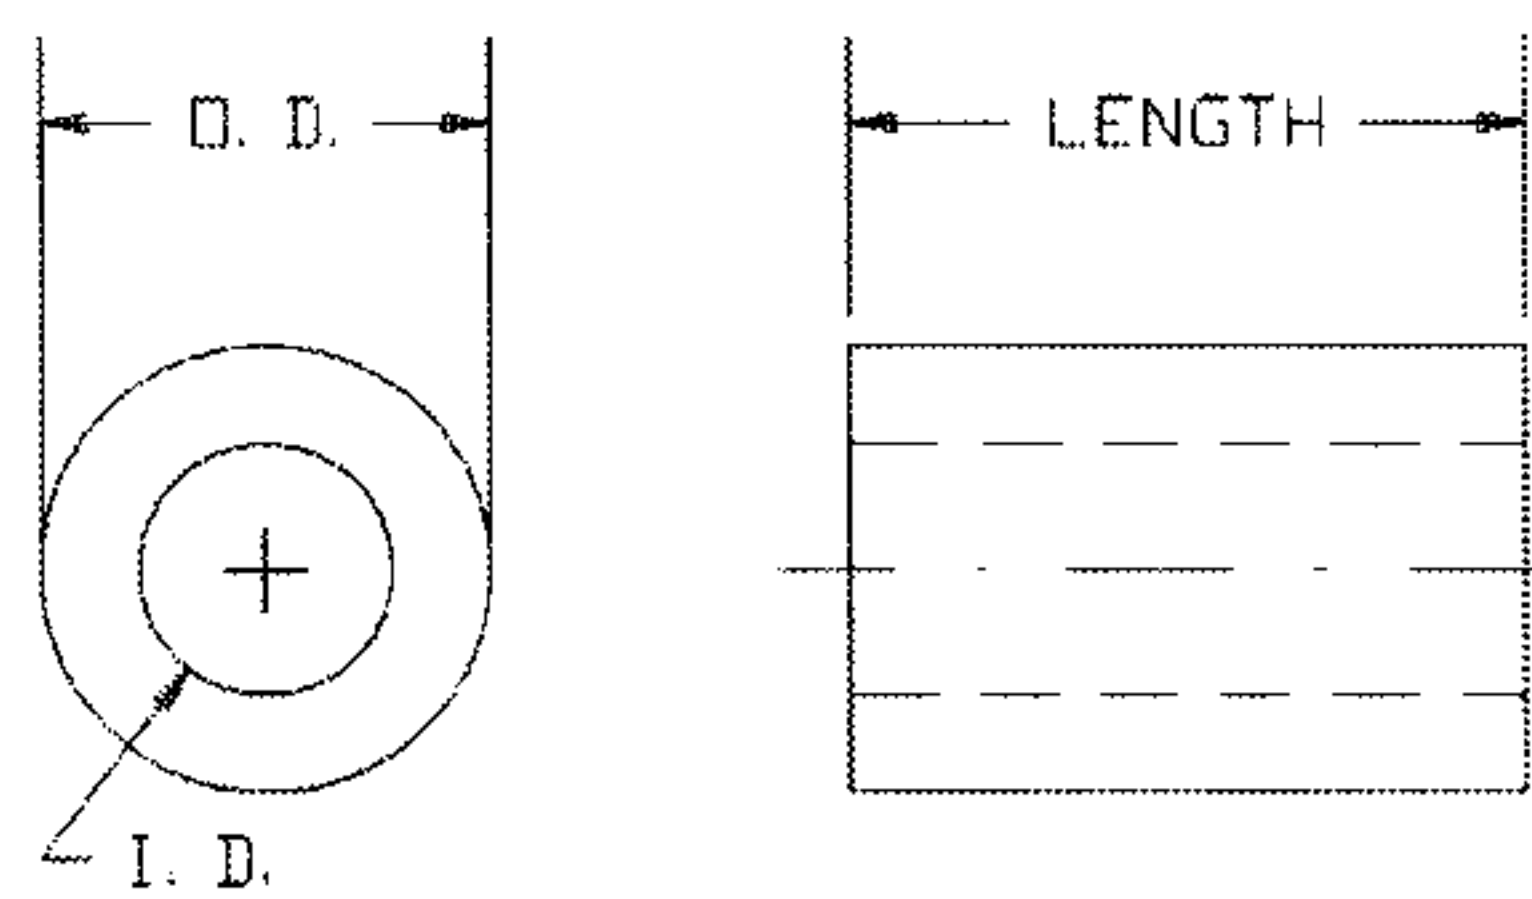

NYLON SPACERS CLEAR