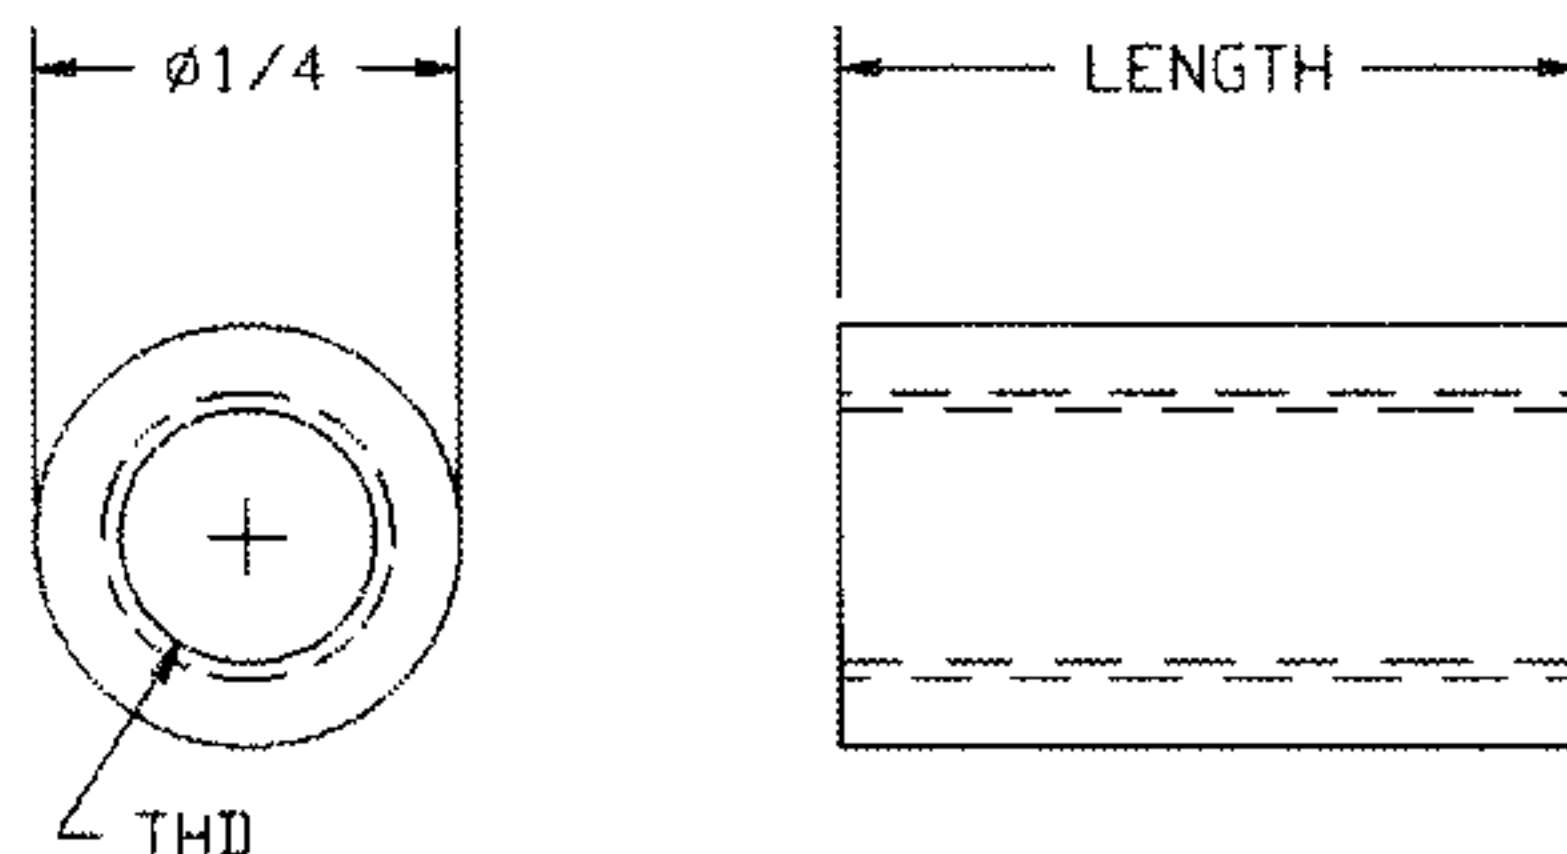

THREADED 1/4" ROUND PHENOLIC SPACERS