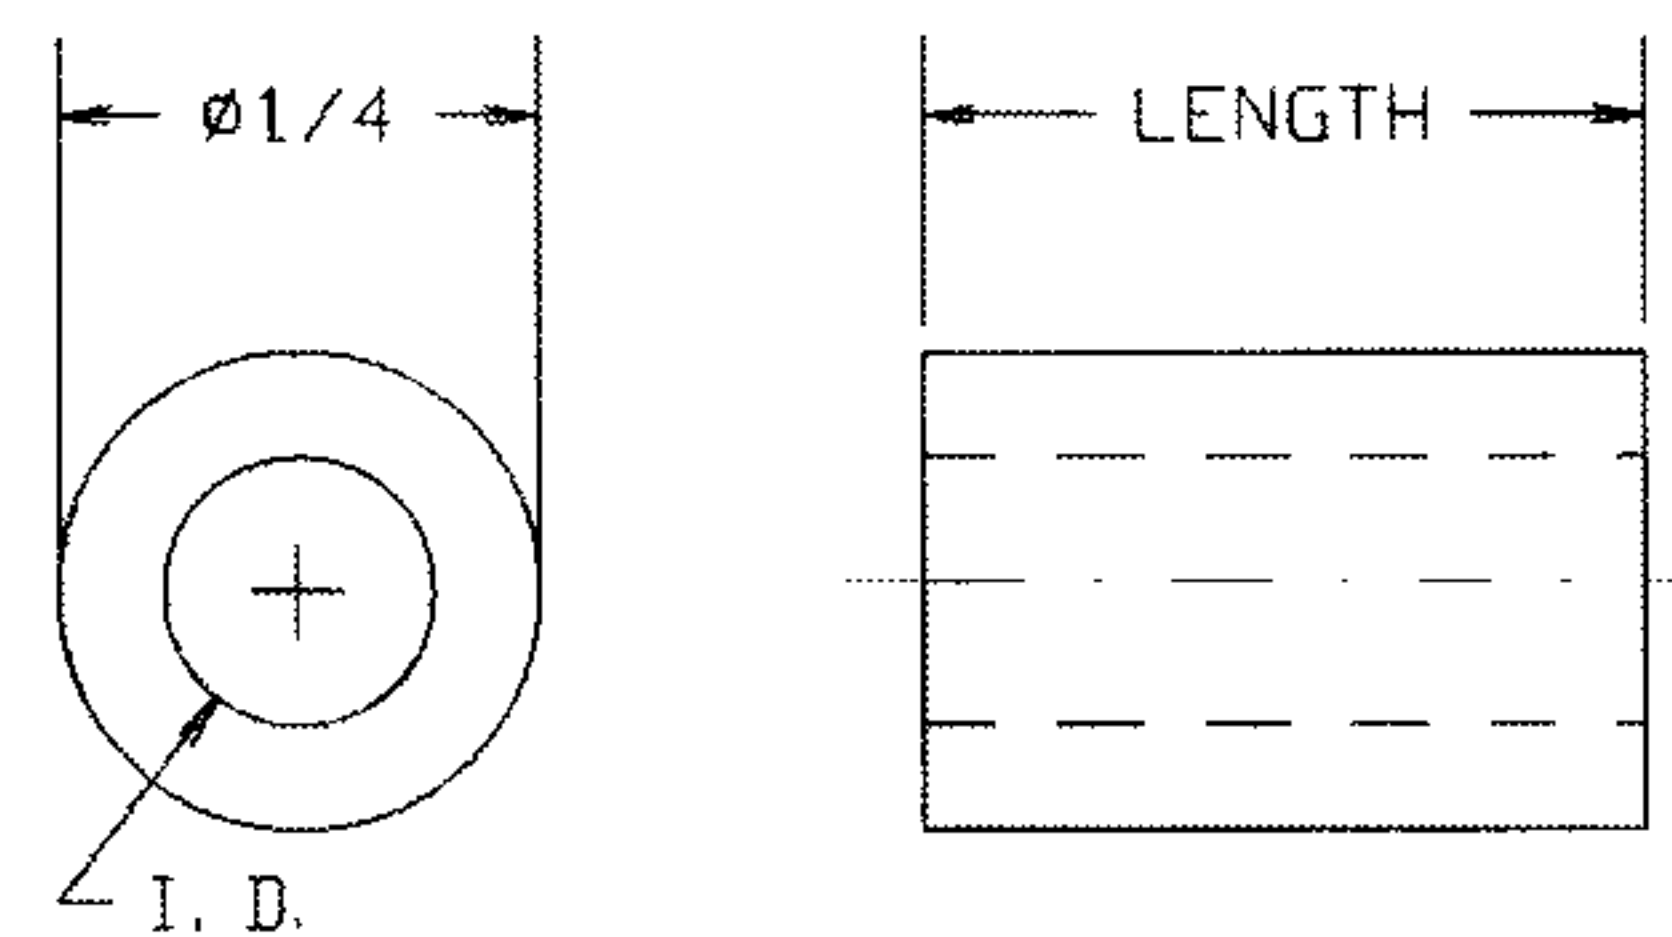

CLEAR 1/4" ROUND PHENOLIC SPACERS