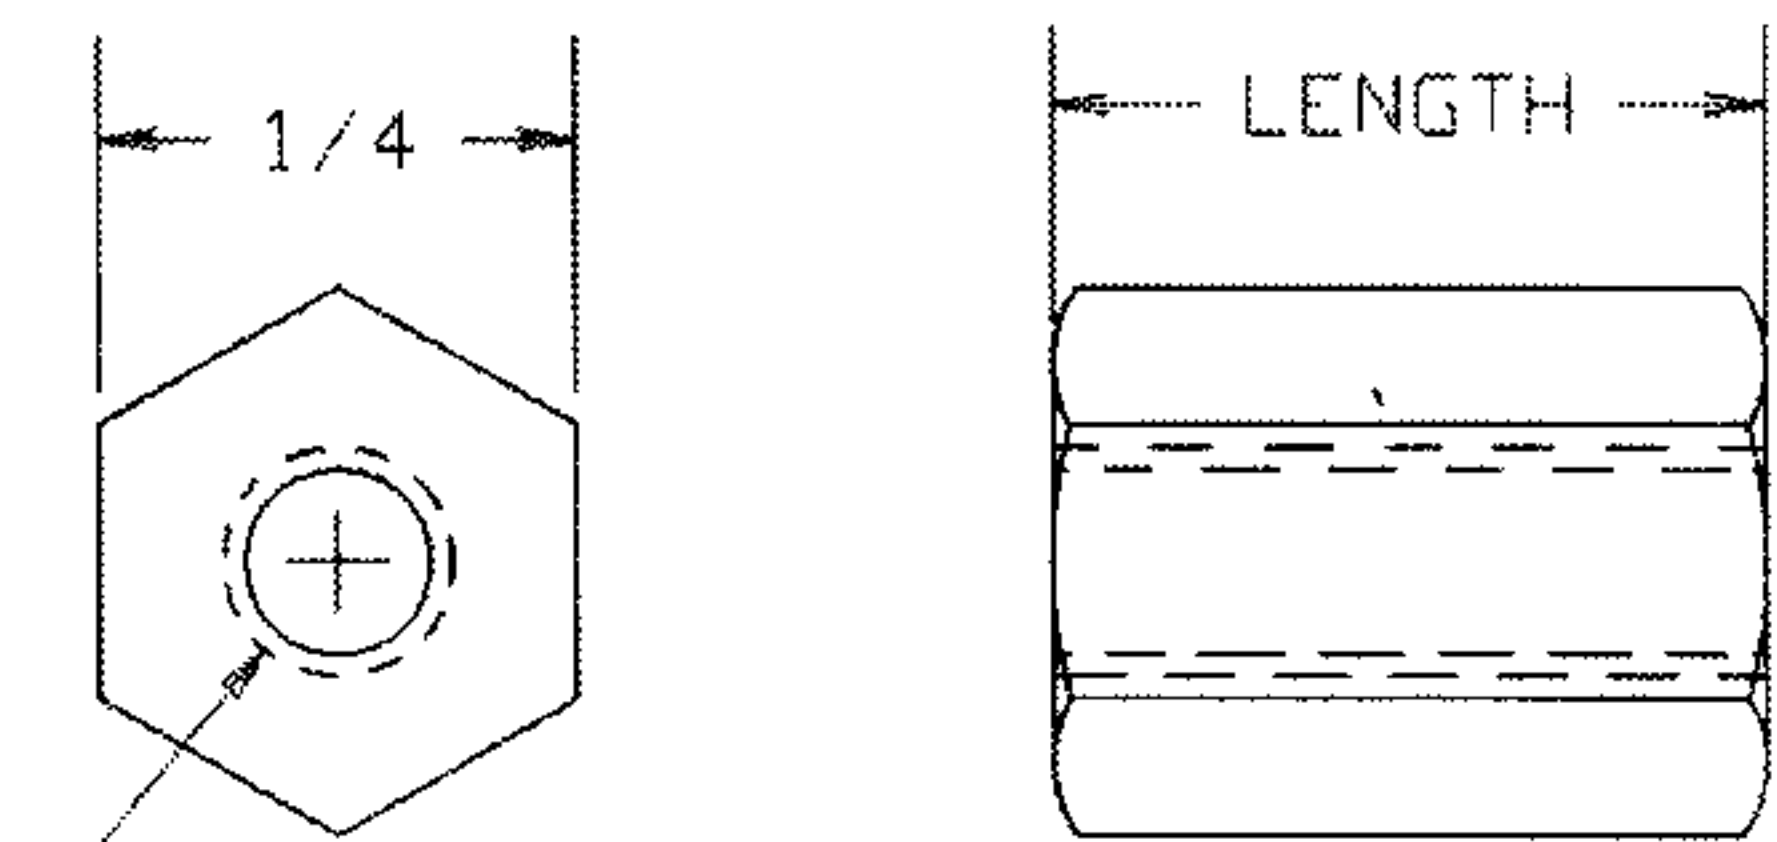

THREADED HEX NYLON SPACERS