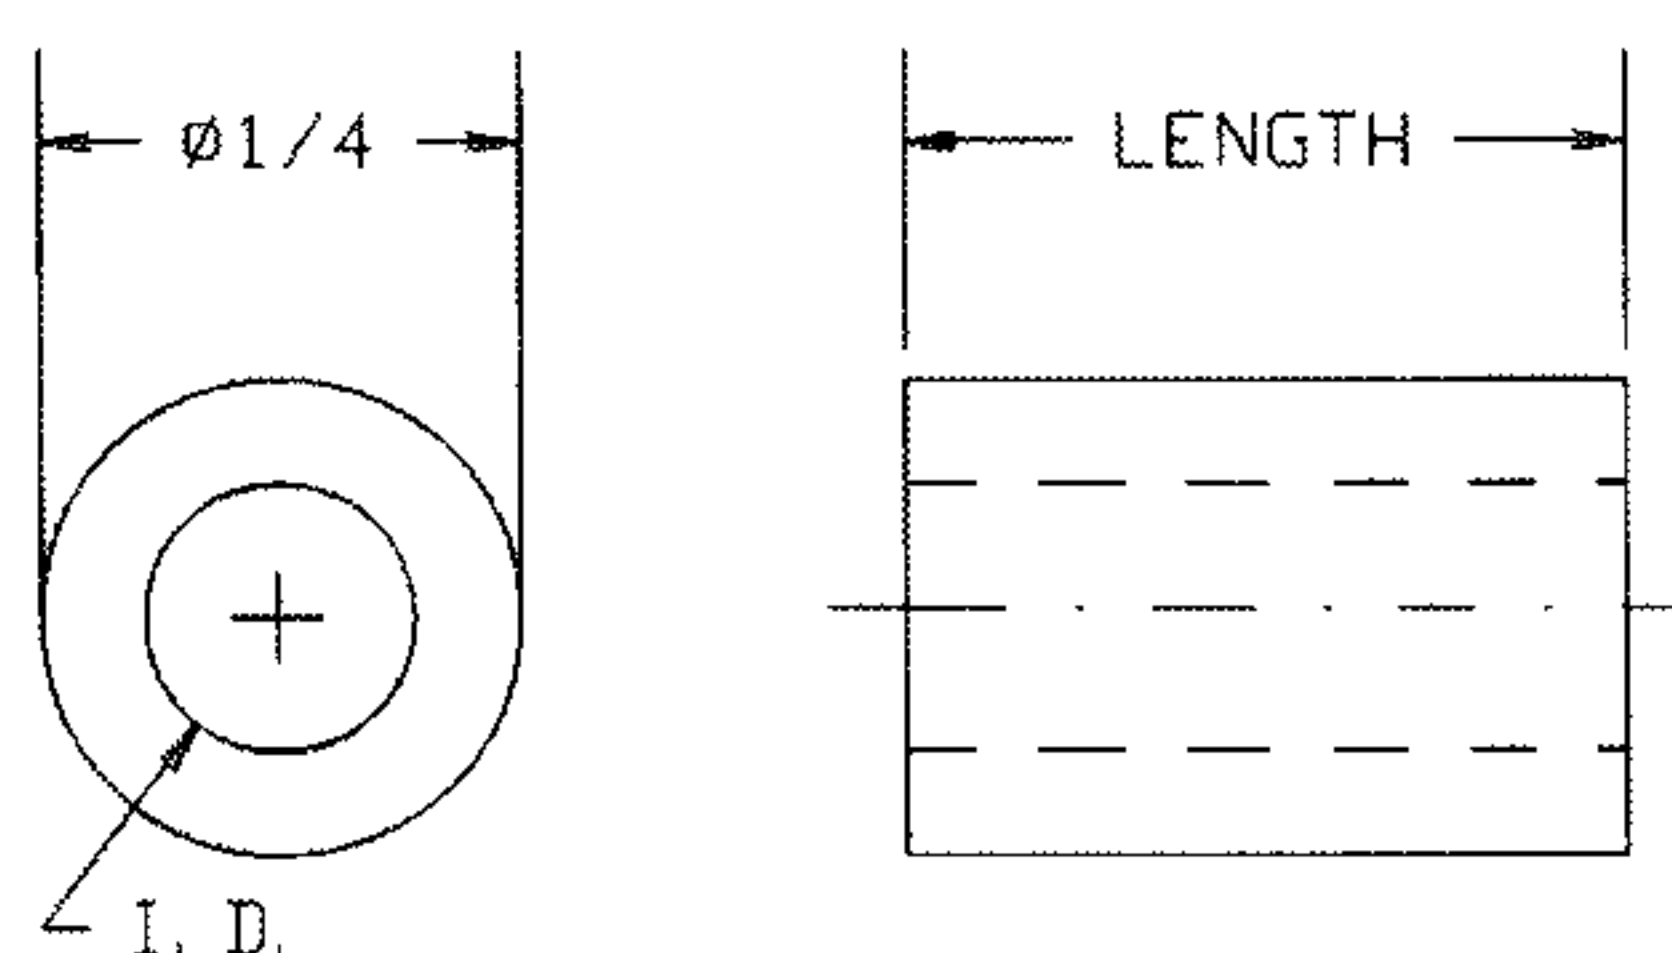

CLEAR 1/4" ROUND PLASTIC SPACERS CPVC SELF EXTINGUISHING GRAY