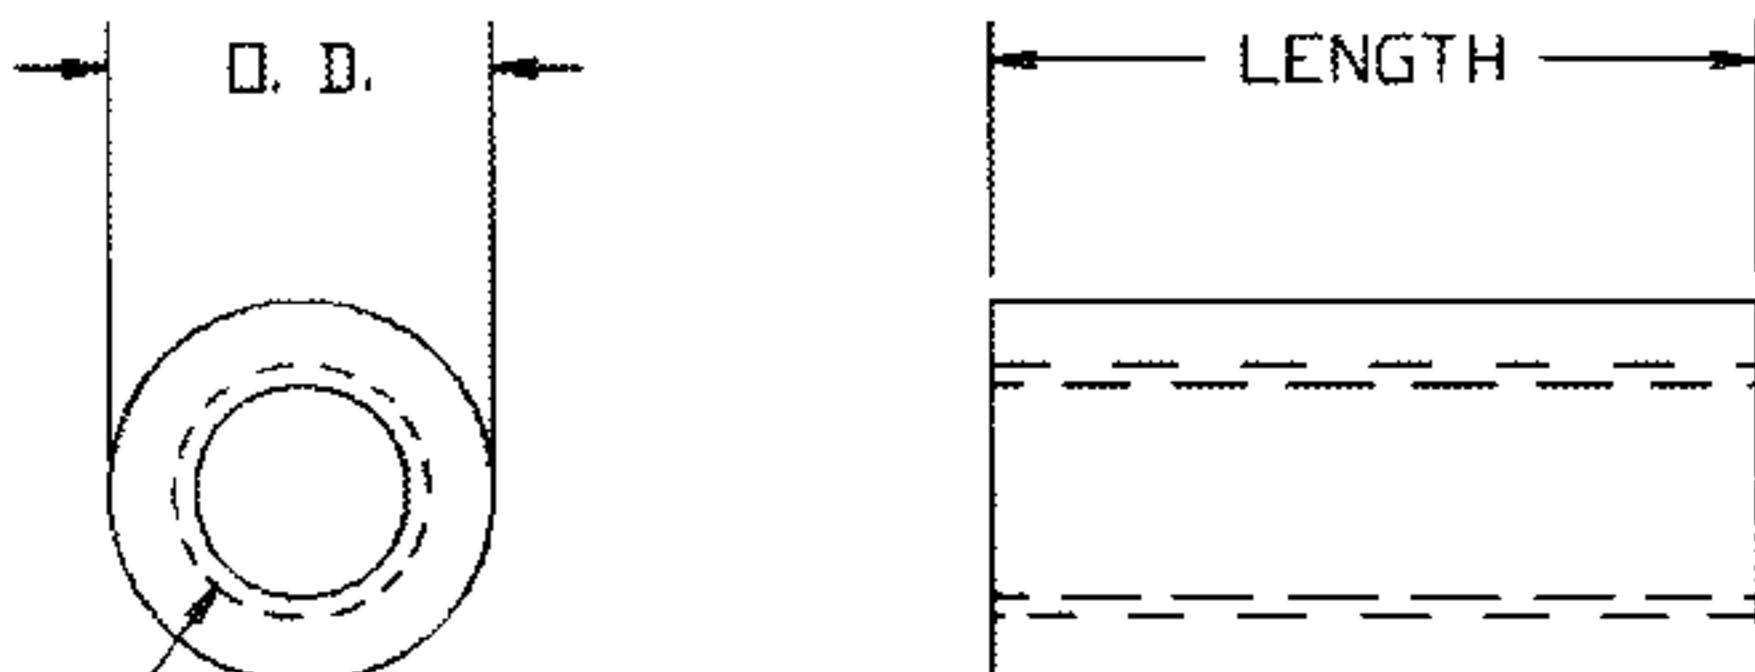

1/4" ROUND NYLON THREADED SPACERS