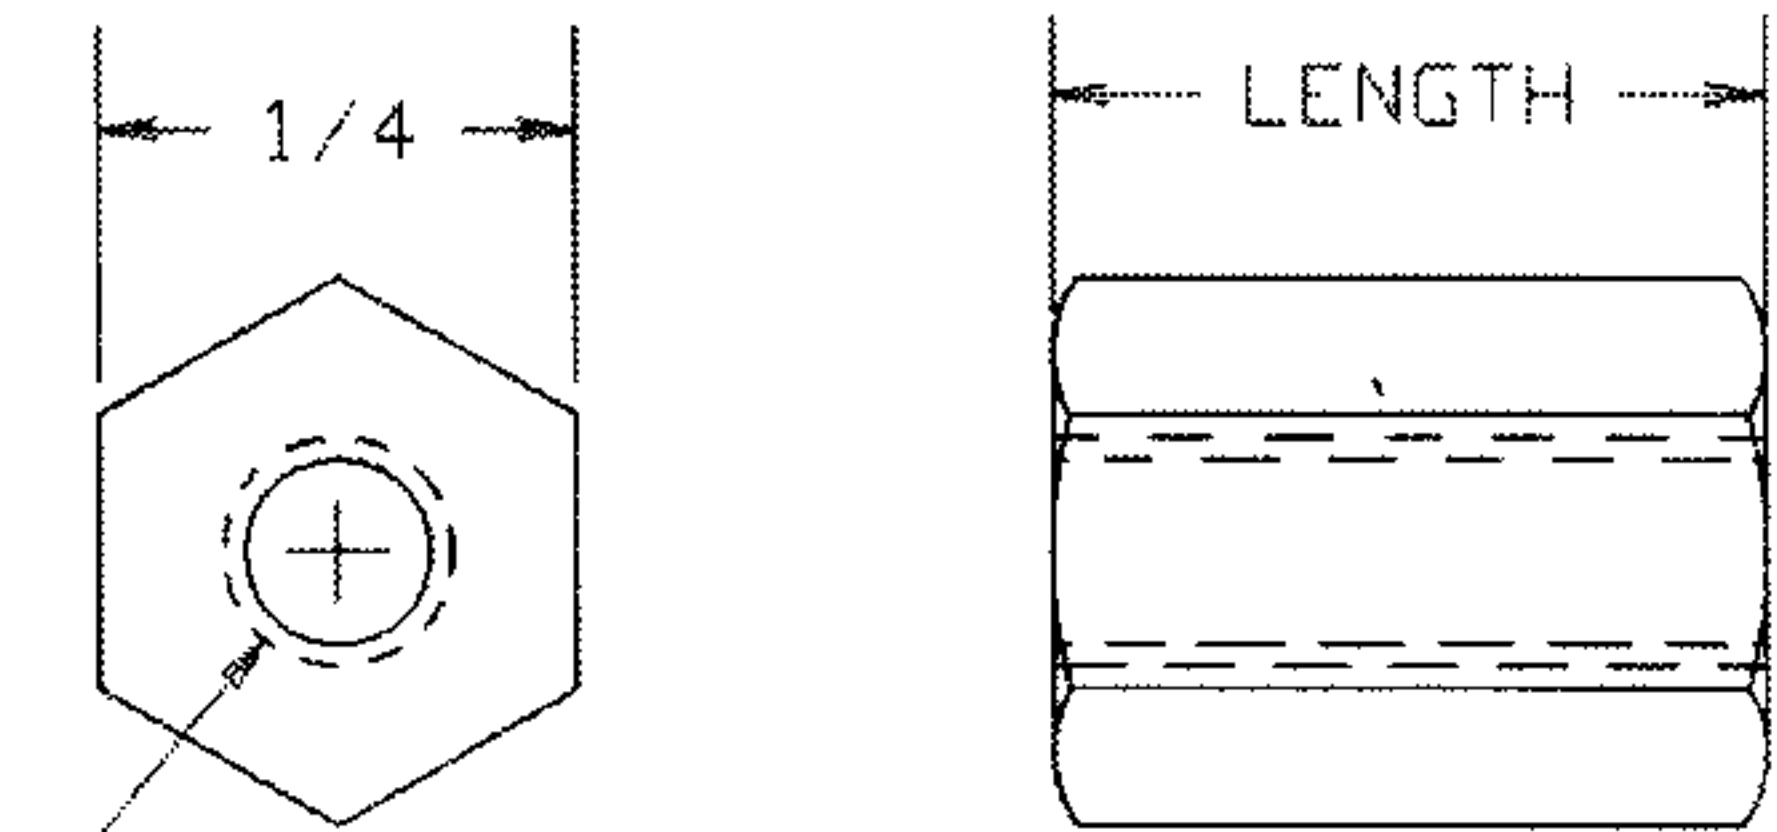

THREADED HEX NYLON SPACERS

4-40 THD	6-32 THD	8-32 THD	Length
750-1401	750-1402	750-1403	.250
750-1404	750-1405	750-1406	.375
750-1407	750-1408	750-1409	.500
750-1419	750-1420	750-1422	.625
750-1410	750-1411	750-1412	.750*
750-1413	750-1414	750-1415	.875*
750-1416	750-1417	750-1418	1.000*

*TAP IS 3/8" FROM EACH END AND NOT CONTINUOUS THROUGH