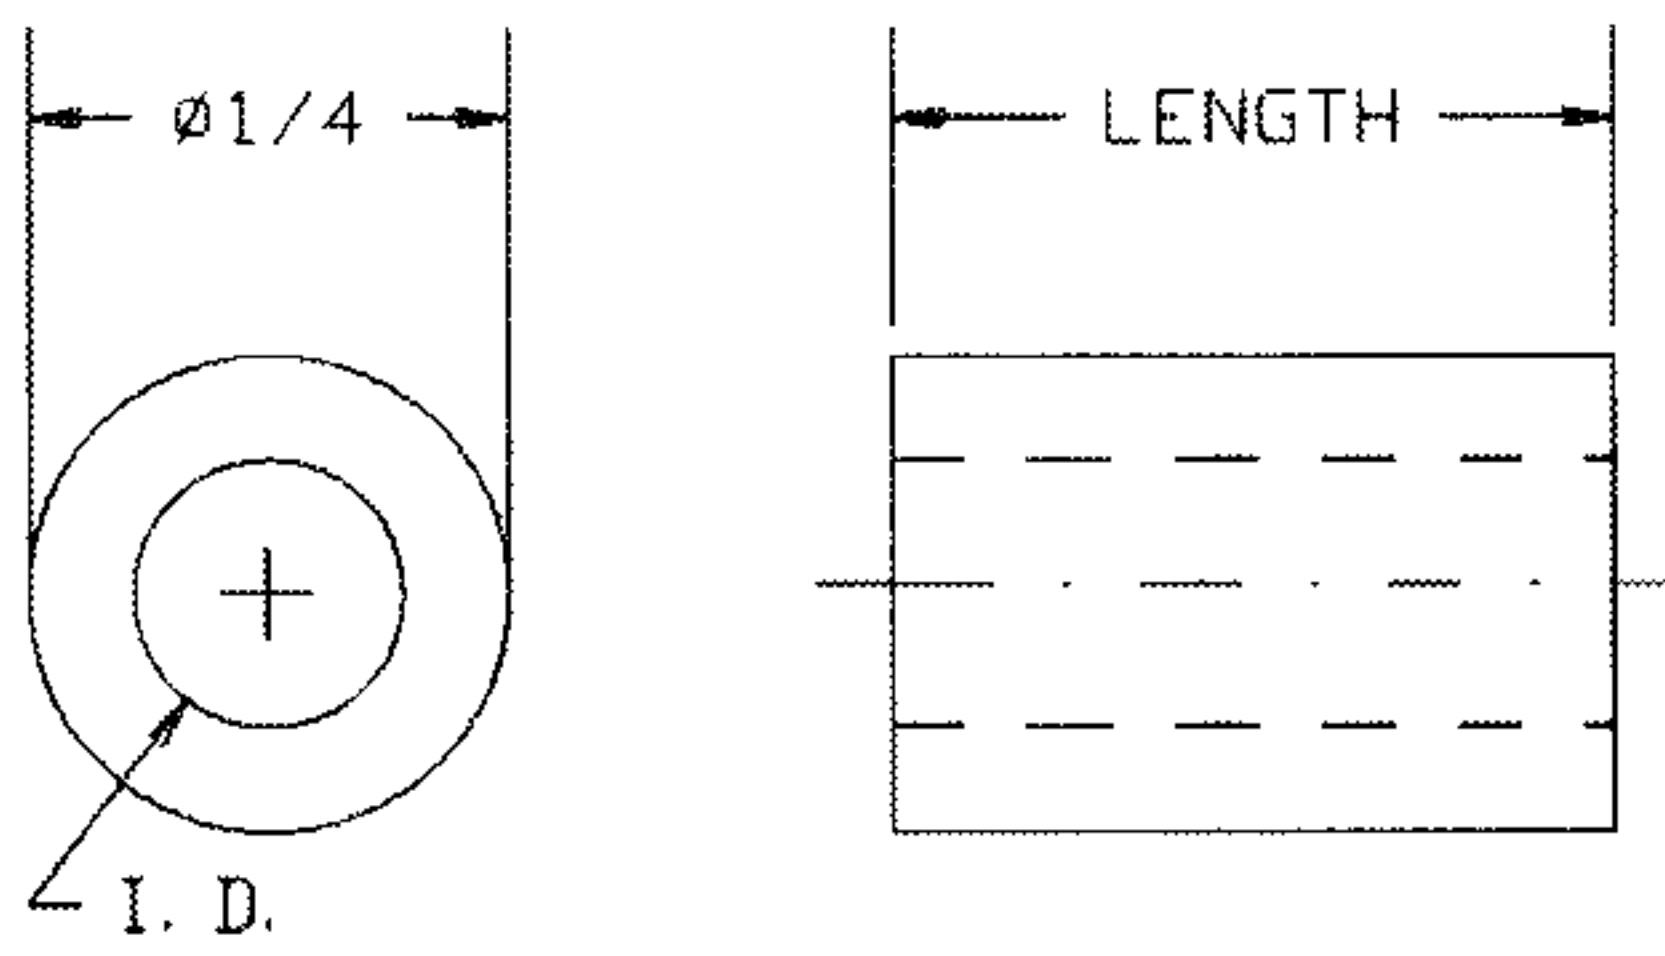

## CLEAR 1/4" ROUND FIBRE SPACERS

MATERIAL: Fibre per ASTM D710

Clear Hole #4 (.115)	Clear Hole #6 (.140)	Clear Hole #8 (.171)	Length
750-1501	750-1502	750-1503	.125
750-1504	750-1505	750-1506	.187
750-1507	750-1508	750-1509	.250
750-1510	750-1511	750-1512	.312
750-1513	750-1514	750-1515	.375
750-1516	750-1517	750-1518	.437
750-1519	750-1520	750-1521	.500
750-1522	750-1523	750-1524	.562
750-1525	750-1526	750-1527	.625
750-1528	750-1529	750-1530	.687
750-1531	750-1532	750-1533	.750
750-1534	750-1535	750-1536	.812
750-1537	750-1538	750-1539	.875
750-1540	750-1541	750-1542	.937
750-1543	750-1544	750-1545	1.000

PART NO.	LENGTH
750-1752	.500
750-1754	.625
750-1757	.750
750-1760	.875
750-1763	1.000

3/8 Hex x .141 I.D.  
(For #8 Self Tapping Screw)

PART NO.	LENGTH
750-1755	.625
750-1758	.750
750-1761	.875
750-1764	1.000