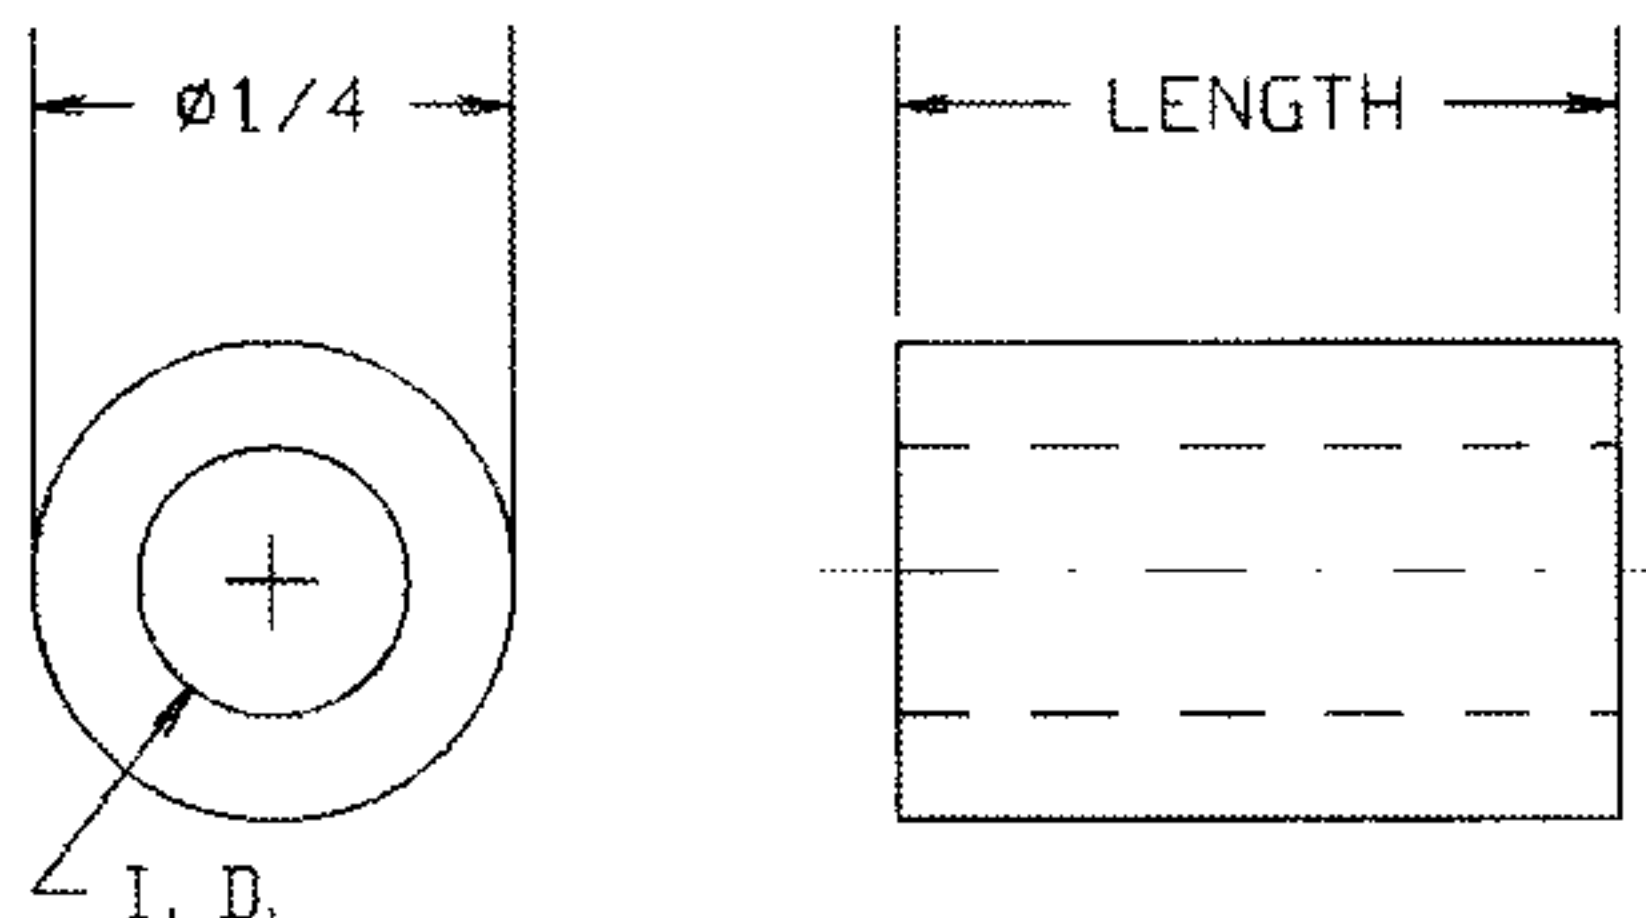

CLEAR 1/4" ROUND PHENOLIC SPACERS

Clear Hole #4 (.115)	Clear Hole #6 (.140)	Clear Hole #8 (.171)	Length
750-1801	750-1802	750-1803	.125
750-1804	750-1805	750-1806	.187
750-1807	750-1808	750-1809	.250
750-1810	750-1811	750-1812	.312
750-1813	750-1814	750-1815	.375
750-1816	750-1817	750-1818	.437
750-1819	750-1820	750-1821	.500
750-1822	750-1823	750-1824	.562
750-1825	750-1826	750-1827	.625
750-1828	750-1829	750-1830	.687
750-1831	750-1832	750-1833	.750
750-1834	750-1835	750-1836	.812
750-1837	750-1838	750-1839	.875
750-1840	750-1841	750-1842	.937
750-1843	750-1844	750-1845	1.000