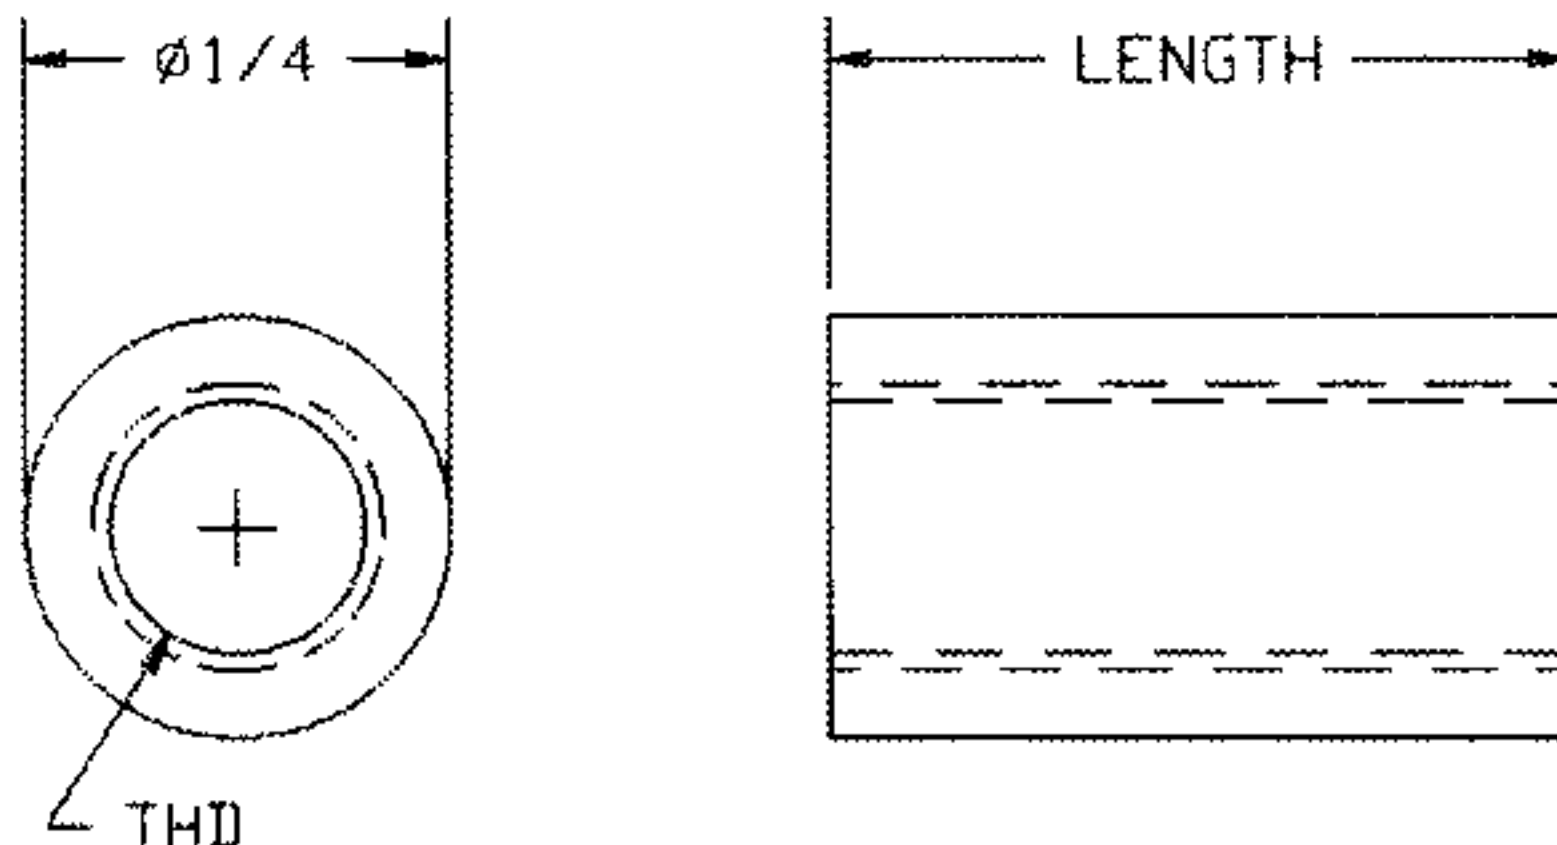

THREADED 1/4" ROUND PHENOLIC SPACERS

4-40 THD	6-32 THD	8-32 THD	LENGTH
750-1601	750-1602	750-1603	.250
750-1604	750-1605	750-1606	.312
750-1607	750-1608	750-1609	.375
750-1610	750-1611	750-1612	.437
750-1613	750-1614	750-1615	.500
750-1616	750-1617	750-1618	.562
750-1619	750-1620	750-1621	.625
750-1622	750-1623	750-1624	.687
750-1625	750-1626	750-1627	.750
750-1628	750-1629	750-1630	.812
750-1631	750-1632	750-1633	.875
750-1634	750-1635	750-1636	.937
750-1637	750-1638	750-1639	1.000