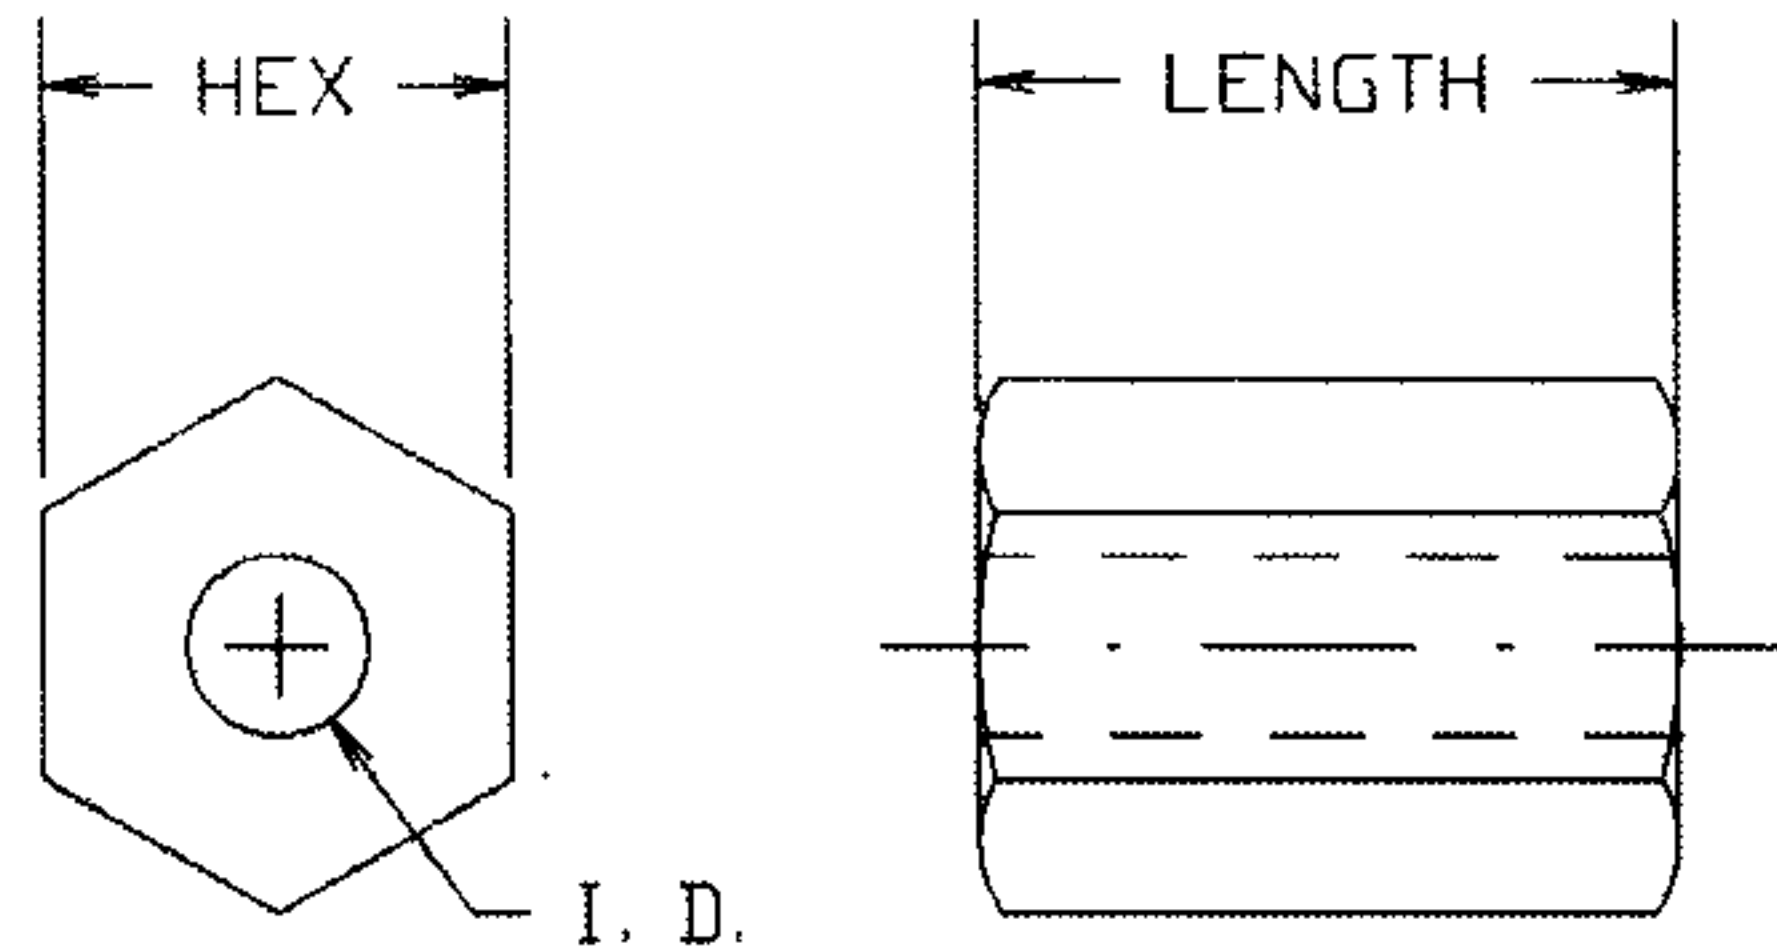

HEX PLASTIC (SELF TAPPING)

CPVC GREY
3/16 HEX X .092 I.D.
(For #4 Self Tapping Screw)

PART NO.	LENGTH
750-1750	.375
750-1751	.500
750-1753	.625
750-1756	.750
750-1759	.875
750-1762	1.000

1/4 Hex x .110 I.D.
(For #6 Self Tapping Screw)

PART NO.	LENGTH
750-1752	.500
750-1754	.625
750-1757	.750
750-1760	.875
750-1763	1.000

3/8 Hex x .141 I.D.
(For #8 Self Tapping Screw)

PART NO.	LENGTH
750-1755	.625
750-1758	.750
750-1761	.875
750-1764	1.000

**MASTER CROSS REFERENCE
OF OTHER MAJOR
MANUFACTURERS
AVAILABLE**

FOR ADDITIONAL SIZES AND MATERIAL, CONTACT FACTORY

800-847-4162 (Outside N.Y.S.)
Ph: 212-777-6571 Fax: 212-991-0161
sales@concord-electronics.com
engineering@concord-electronics.com