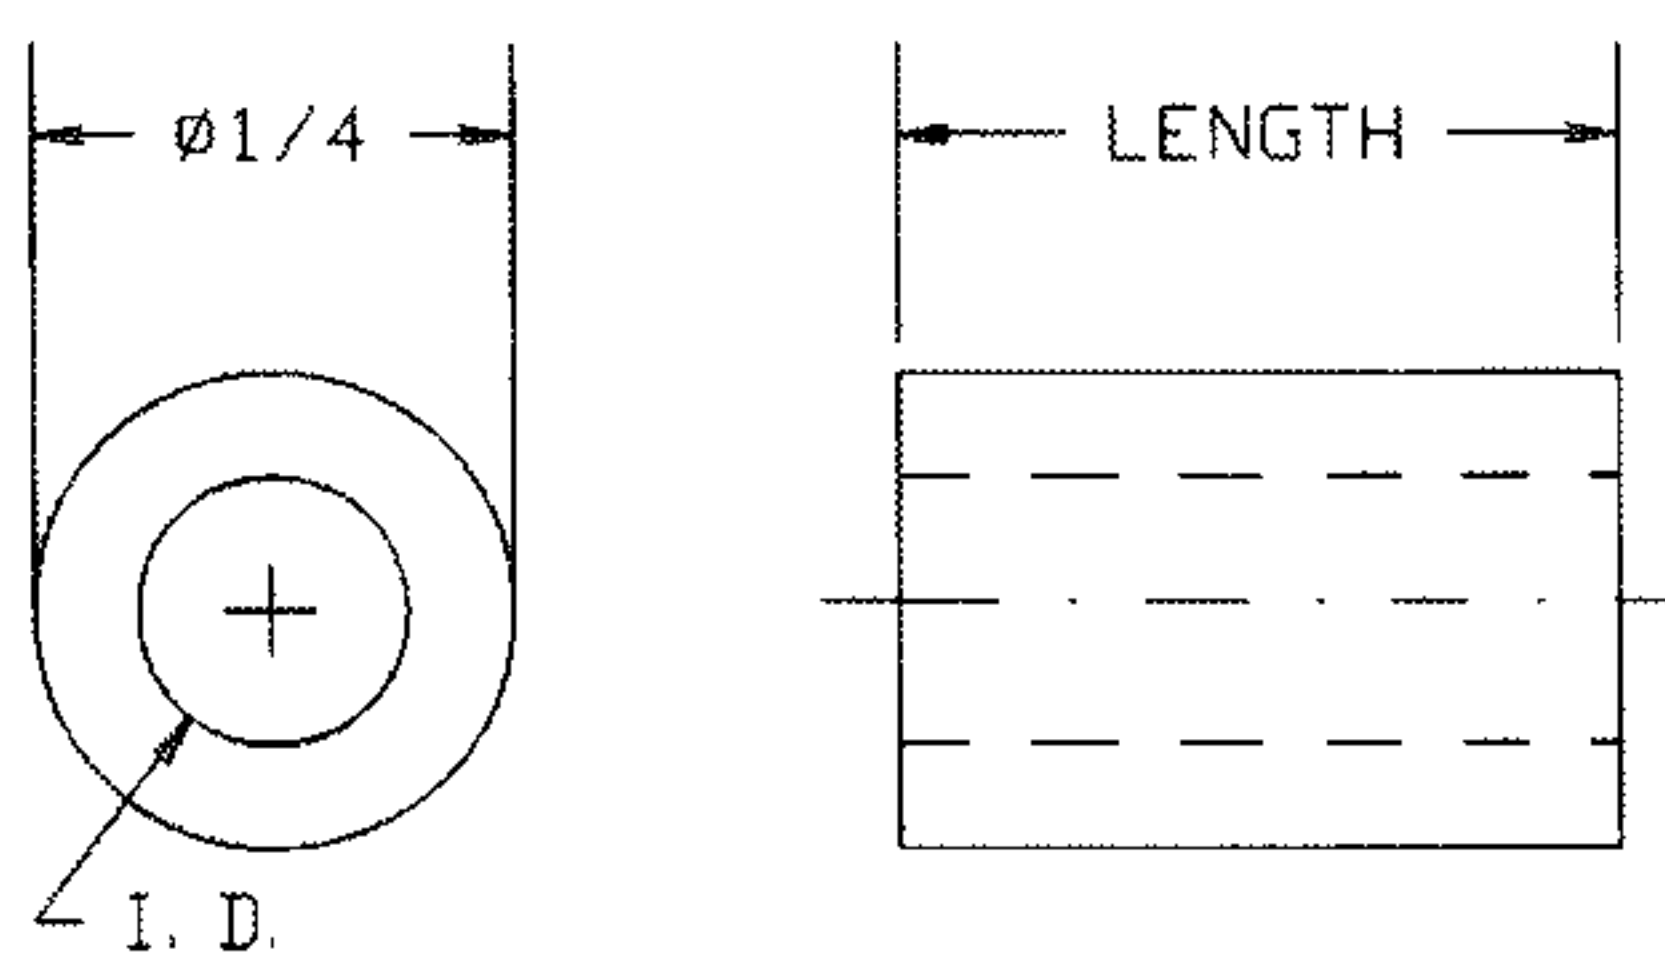

CLEAR 1/4" ROUND PLASTIC SPACERS CPVC SELF EXTINGUISHING GRAY

Clear Hole #4 (.115)	Clear Hole #6 (.140)	Clear Hole #8 (.170)	Length
750-1701	750-1702	750-1703	.250
750-1704	750-1705	750-1706	.375
750-1707	750-1708	750-1709	.500
750-1710	750-1711	750-1712	.625
750-1713	750-1714	750-1715	.750
750-1716	750-1717	750-1718	1.000