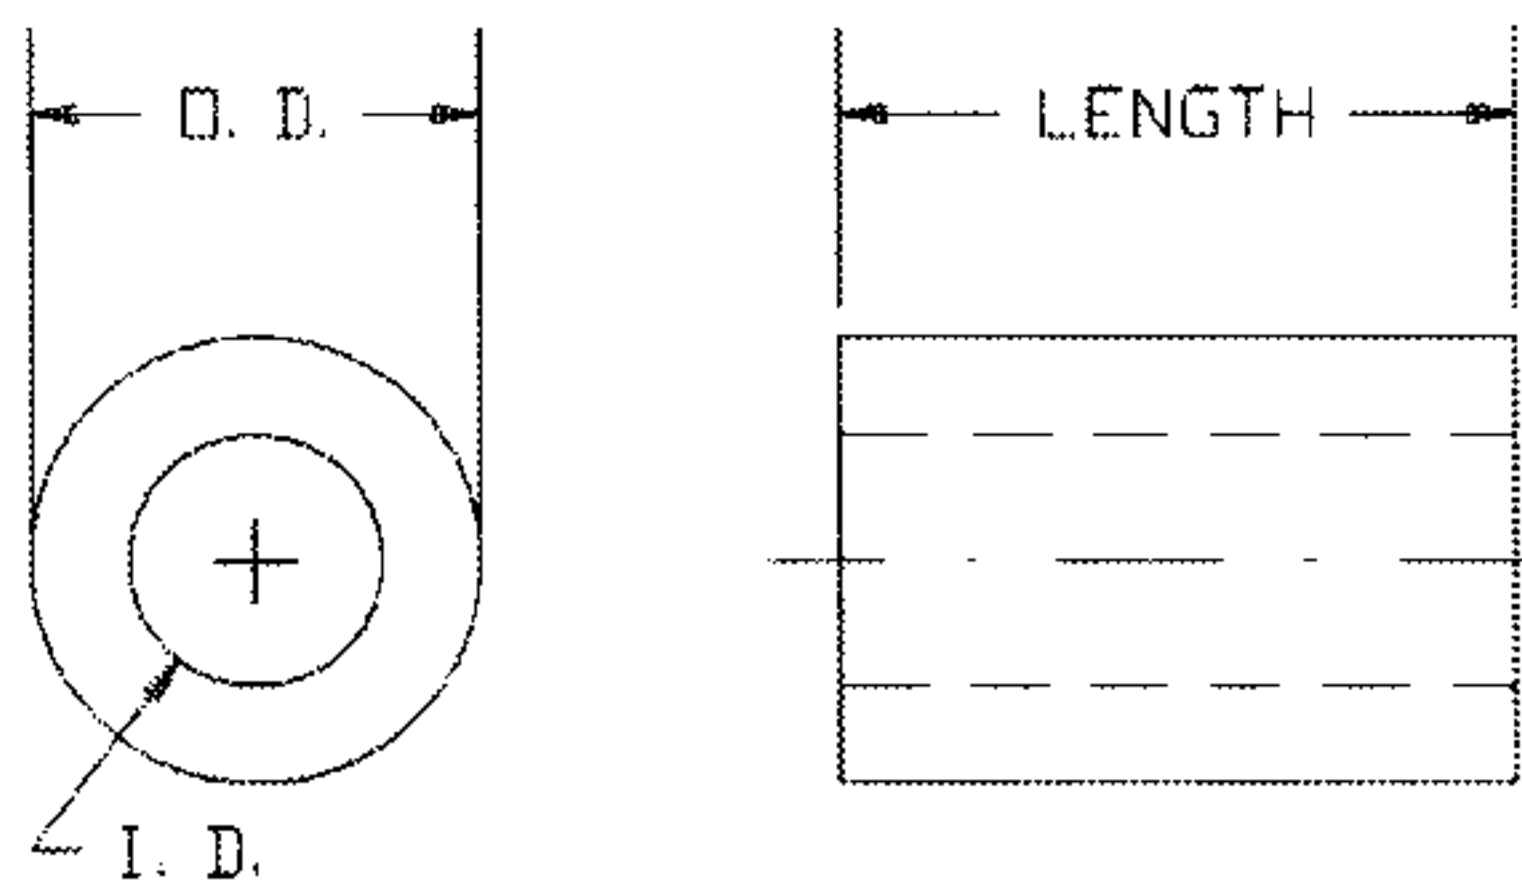

NYLON SPACERS CLEAR

.091 I.D. #2 SCREW	.115 I.D. #4 SCREW	3/16 O.D. LENGTH	
750-1001	750-1016	.125	
750-1002	750-1017	.187	
750-1003	750-1018	.250	
750-1004	750-1019	.312	
750-1005	750-1020	.375	
750-1006	750-1021	.437	
750-1007	750-1022	.500	
750-1008	750-1023	.562	
750-1009	750-1024	.625	
750-1010	750-1025	.687	
750-1011	750-1026	.750	
750-1012	750-1027	.812	
750-1013	750-1028	.875	
750-1014	750-1029	.937	
750-1015	750-1030	1.000	

.115 I.D. #4 SCREW	.140 I.D. #6 SCREW	.171 I.D. #8 SCREW	1/4 O.D. LENGTH
750-1100	750-1101	750-1102	.125
750-1103	750-1104	750-1105	.187
750-1106	750-1107	750-1108	.250
750-1109	750-1110	750-1111	.312
750-1112	750-1113	750-1114	.375
750-1115	750-1116	750-1117	.437
750-1118	750-1119	750-1120	.500
750-1121	750-1122	750-1123	.562
750-1124	750-1125	750-1126	.625
750-1127	750-1128	750-1129	.687
750-1130	750-1131	750-1132	.750
750-1133	750-1134	750-1135	.812
750-1136	750-1137	750-1138	.875
750-1139	750-1140	750-1141	.937
750-1142	750-1143	750-1144	1.000