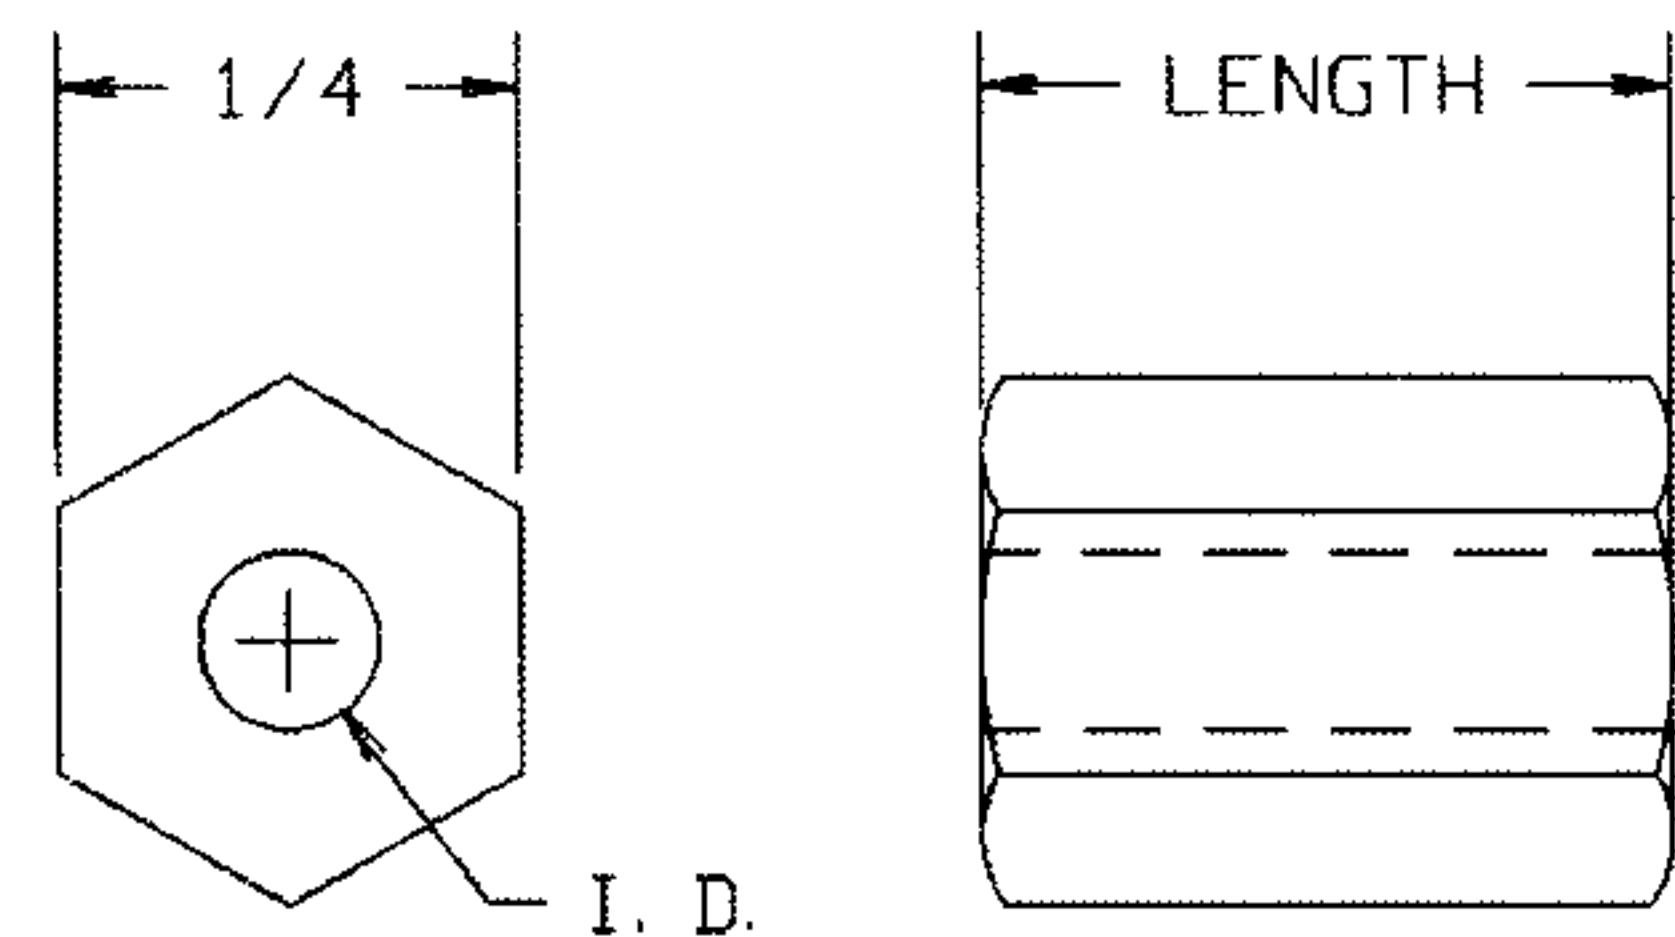

1/4" HEX NYLON SPACERS SELF TAPPING HOLE SIZE

#4 (.091)	#6 (.115)	#8 (.140)	Length
750-1301	750-1302	750-1303	.250
750-1304	750-1305	750-1306	.375
750-1307	750-1308	750-1309	.500
750-1310	750-1311	750-1312	.750
750-1313	750-1314	750-1315	.875
750-1316	750-1317	750-1318	1.000