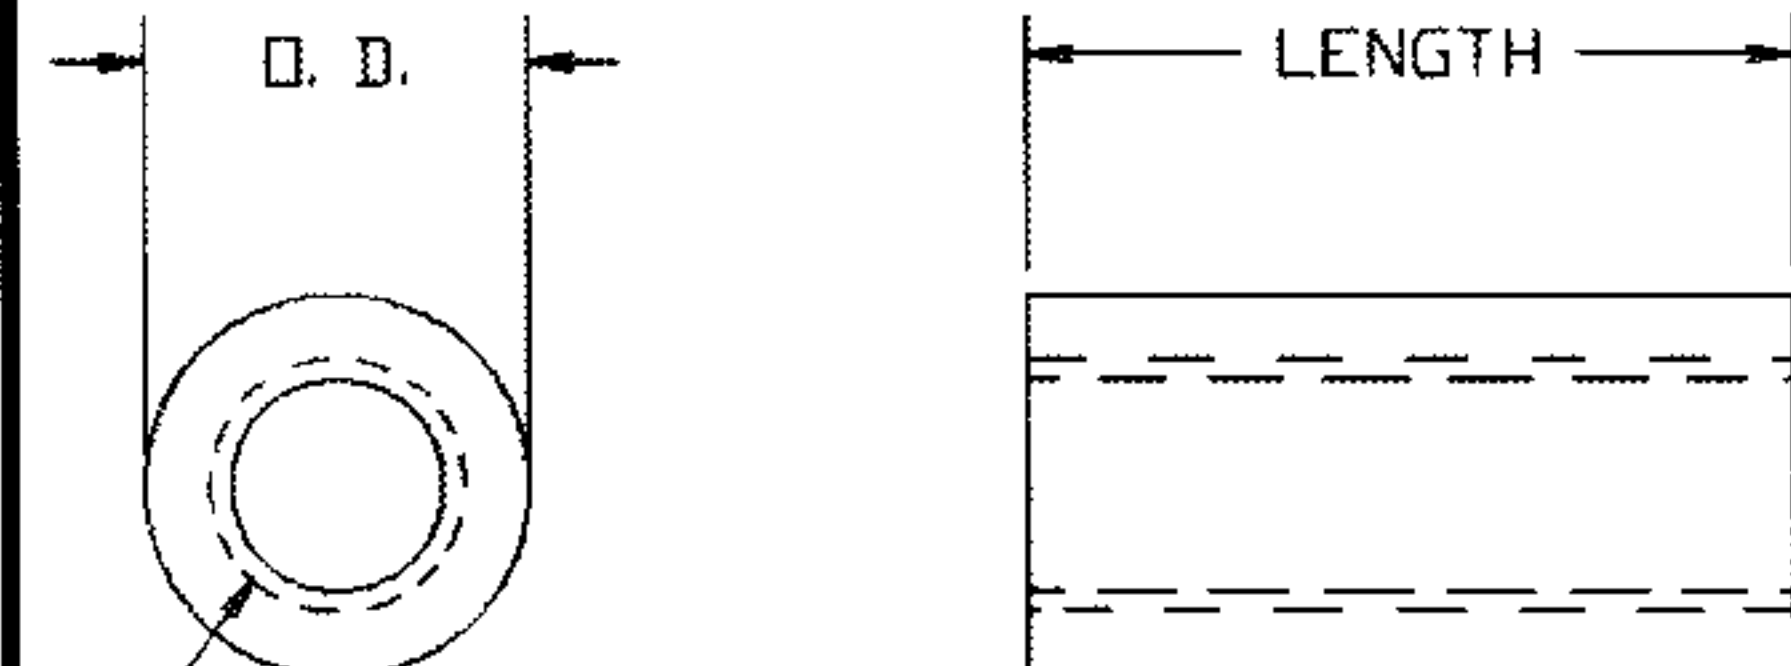

1/4" ROUND NYLON THREADED SPACERS

4-40 THD	6-32 THD	8-32 THD	LENGTH
750-1201	750-1202	750-1203	.250
750-1204	750-1205	750-1206	.375
750-1207	750-1208	750-1209	.500
750-1210	750-1211	750-1212	.750*
750-1213	750-1214	750-1215	1.000*

*TAP IS 3/8" FROM EACH END AND NOT CONTINUOUS THROUGH