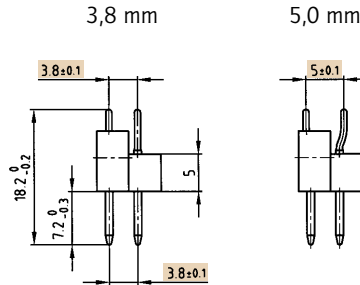

CONNECTOR ACCORDING TO DIN 41617

Male connector – angled – 13, 21 and 31 positions

RoHS compliant

DESCRIPTION

- Solder pin
- Contact plating
 - standard quality classes 3 and 2
 - quality class 1 on request (*)
 - hard silver plated
- Standard insulator

PRODUCT DRAWING

PCB-hole pattern

Contact spacing

No. of Pos.	A ±0.2	B ±0.1	C ±0.1
13	45.6	12x2.5=30	40
21	65.6	20x2.5=50	60
31	89.6	30x2.5=75	85

ORDER DATA

(Dim. = mm)

No. of Pos.	Contact spacing	hard silver plated	Quality class 3	Quality class 2	Quality class 1 *
13	3.8 mm	101 E 10049 X	101 A 10049 X	101 B 10049 X	101 C 10049 X
13	5.0 mm	101 E 10169 X	101 A 10169 X	101 B 10169 X	101 C 10169 X
21	3.8 mm	101 E 10059 X	101 A 10059 X	101 B 10059 X	101 C 10059 X
21	5.0 mm	101 E 10179 X	101 A 10179 X	101 B 10179 X	101 C 10179 X
31	3.8 mm	101 E 10069 X	101 A 10069 X	101 B 10069 X	101 C 10069 X
31	5.0 mm	101 E 10189 X	101 A 10189 X	101 B 10189 X	101 C 10189 X