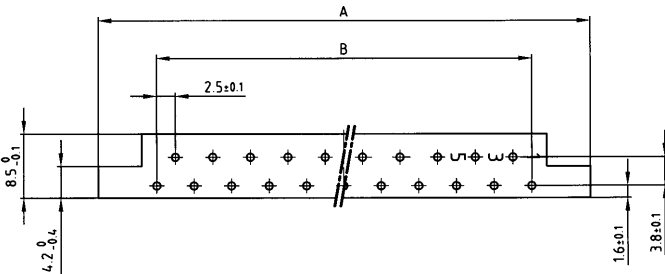

CONNECTOR ACCORDING TO DIN 41617

Male connector – angled – 13, 21 and 31 positions

RoHS compliant

DESCRIPTION

- Solder pin
- Contact plating
 - standard quality classes 3 and 2
 - quality class 1 on request (*)
 - hard silver plated
- Standard insulator

PRODUCT DRAWING

PCB-hole pattern

Contact spacing

No. of Pos.	A ±0.2	B ±0.1	C ±0.1
13	45.6	12x2.5=30	40
21	65.6	20x2.5=50	60
31	89.6	30x2.5=75	85

ORDER DATA

(Dim. = mm)

No. of Pos.	Contact spacing	hard silver plated	Quality class 3	Quality class 2	Quality class 1 *
13	3.8 mm	101 E 10049 X	101 A 10049 X	101 B 10049 X	101 C 10049 X
13	5.0 mm	101 E 10169 X	101 A 10169 X	101 B 10169 X	101 C 10169 X
21	3.8 mm	101 E 10059 X	101 A 10059 X	101 B 10059 X	101 C 10059 X
21	5.0 mm	101 E 10179 X	101 A 10179 X	101 B 10179 X	101 C 10179 X
31	3.8 mm	101 E 10069 X	101 A 10069 X	101 B 10069 X	101 C 10069 X
31	5.0 mm	101 E 10189 X	101 A 10189 X	101 B 10189 X	101 C 10189 X