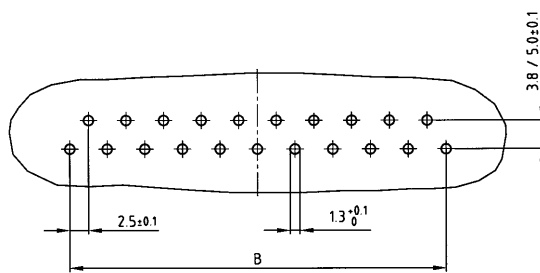

CONNECTOR ACCORDING TO DIN 41617

Male connector – angled – 13, 21 and 31 positions

RoHS compliant

DESCRIPTION

- Solder pin
- Contact plating
 - standard quality classes 3 and 2
 - quality class 1 on request (*)
 - hard silver plated
- Standard insulator

PRODUCT DRAWING

PCB-hole pattern

Contact spacing

No. of Pos.	A ±0.2	B ±0.1	C ±0.1
13	45.6	12x2.5=30	40
21	65.6	20x2.5=50	60
31	89.6	30x2.5=75	85

ORDER DATA

(Dim. = mm)

No. of Pos.	Contact spacing	hard silver plated	Quality class 3	Quality class 2	Quality class 1 *
13	3.8 mm	101 E 10049 X	101 A 10049 X	101 B 10049 X	101 C 10049 X
13	5.0 mm	101 E 10169 X	101 A 10169 X	101 B 10169 X	101 C 10169 X
21	3.8 mm	101 E 10059 X	101 A 10059 X	101 B 10059 X	101 C 10059 X
21	5.0 mm	101 E 10179 X	101 A 10179 X	101 B 10179 X	101 C 10179 X
31	3.8 mm	101 E 10069 X	101 A 10069 X	101 B 10069 X	101 C 10069 X
31	5.0 mm	101 E 10189 X	101 A 10189 X	101 B 10189 X	101 C 10189 X