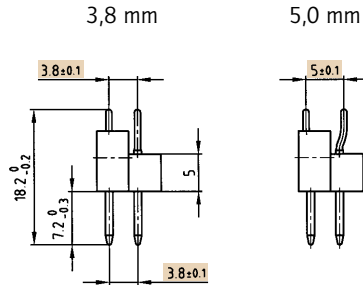

CONNECTOR ACCORDING TO DIN 41617

Male connector – angled – 13, 21 and 31 positions

RoHS compliant

DESCRIPTION

- Solder pin
- Contact plating
 - standard quality classes 3 and 2
 - quality class 1 on request (*)
 - hard silver plated
- Standard insulator

PRODUCT DRAWING

PCB-hole pattern

Contact spacing

No. of Pos.	A ±0.2	B ±0.1	C ±0.1
13	45.6	12x2.5=30	40
21	65.6	20x2.5=50	60
31	89.6	30x2.5=75	85

ORDER DATA

(Dim. = mm)

No. of Pos.	Contact spacing	hard silver plated	Quality class 3	Quality class 2	Quality class 1 *
13	3.8 mm	101 E 10049 X	101 A 10049 X	101 B 10049 X	101 C 10049 X
13	5.0 mm	101 E 10169 X	101 A 10169 X	101 B 10169 X	101 C 10169 X
21	3.8 mm	101 E 10059 X	101 A 10059 X	101 B 10059 X	101 C 10059 X
21	5.0 mm	101 E 10179 X	101 A 10179 X	101 B 10179 X	101 C 10179 X
31	3.8 mm	101 E 10069 X	101 A 10069 X	101 B 10069 X	101 C 10069 X
31	5.0 mm	101 E 10189 X	101 A 10189 X	101 B 10189 X	101 C 10189 X