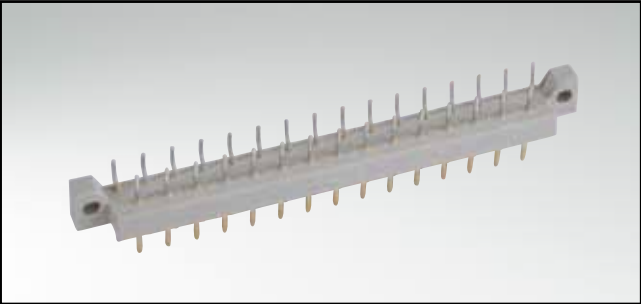

CONNECTOR ACCORDING TO DIN 41617

Male connector – angled – 13, 21 and 31 positions

RoHS compliant

DESCRIPTION

- Solder pin
- Contact plating
 - standard quality classes 3 and 2
 - quality class 1 on request (*)
 - hard silver plated
- Standard insulator

PRODUCT DRAWING

PCB-hole pattern

Contact spacing

No. of Pos.	A ±0.2	B ±0.1	C ±0.1
13	45.6	12x2.5=30	40
21	65.6	20x2.5=50	60
31	89.6	30x2.5=75	85

ORDER DATA

(Dim. = mm)

No. of Pos.	Contact spacing	hard silver plated	Quality class 3	Quality class 2	Quality class 1 *
13	3.8 mm	101 E 10049 X	101 A 10049 X	101 B 10049 X	101 C 10049 X
13	5.0 mm	101 E 10169 X	101 A 10169 X	101 B 10169 X	101 C 10169 X
21	3.8 mm	101 E 10059 X	101 A 10059 X	101 B 10059 X	101 C 10059 X
21	5.0 mm	101 E 10179 X	101 A 10179 X	101 B 10179 X	101 C 10179 X
31	3.8 mm	101 E 10069 X	101 A 10069 X	101 B 10069 X	101 C 10069 X
31	5.0 mm	101 E 10189 X	101 A 10189 X	101 B 10189 X	101 C 10189 X