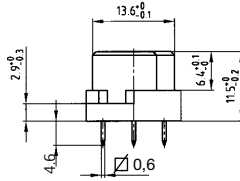

## Female connector – straight – 32 and 48 positions

RoHS compliant

### PRODUCT DRAWING

#### Panel cutout

Solder pin straight 4.6 mm

Solder pin straight 4 mm

Solder lug

Wire Wrap

### ORDER DATA

No. of Pos.	Row	• = contact, + = no contact				Solder pin straight 4.6 mm $\varnothing 0.6$ mm	Solder pin straight 4.0 mm $\varnothing 1$ mm	Solder lug	Wire Wrap	
		Pos.	2	4	6					...
32	a		•	•	•	•	122 A 13099 X	122 A 13129 X	122 A 13149 X	122 A 13169 X
	c		•	•	•	•				
	e		+	+	+	+				
32	a		•	•	•	•	122 A 13109 X	122 A 13139 X	122 A 13159 X	122 A 13179 X
	c		+	+	+	+				
	e		•	•	•	•				
48	a		•	•	•	•	122 A 13119 X	122 A 11619 X	122 A 11629 X	122 A 11609 X
	c		•	•	•	•				
	e		•	•	•	•				