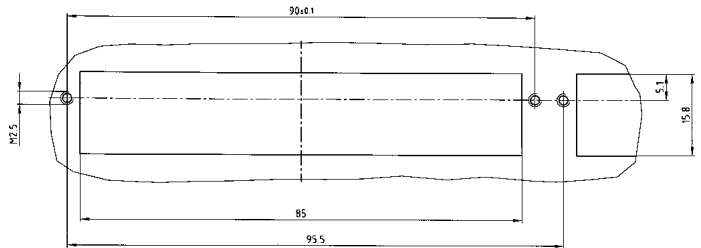

Solder lug

Wire Wrap

ORDER DATA

No. of Pos.	Row	• = contact, + = no contact				Solder pin straight 4.6 mm $\varnothing 0.6$ mm	Solder pin straight 4.0 mm $\varnothing 1$ mm	Solder lug	Wire Wrap	
		Pos.	2	4	6					...
32	a		•	•	•	•	122 A 13099 X	122 A 13129 X	122 A 13149 X	122 A 13169 X
	c		•	•	•	•				
	e		+	+	+	+				
32	a		•	•	•	•	122 A 13109 X	122 A 13139 X	122 A 13159 X	122 A 13179 X
	c		+	+	+	+				
	e		•	•	•	•				
48	a		•	•	•	•	122 A 13119 X	122 A 11619 X	122 A 11629 X	122 A 11609 X
	c		•	•	•	•				
	e		•	•	•	•