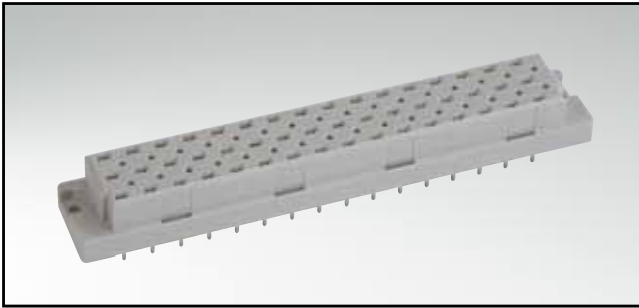

## Female connector – straight – 32 and 48 positions

RoHS compliant

### DESCRIPTION

- Solder pin, wire wrap and solder lug
- Quality class 3 (also available in quality class 2 or 1)
- Special assembly on request