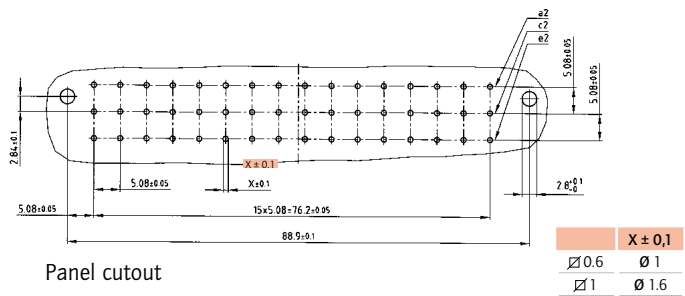

Panel cutout