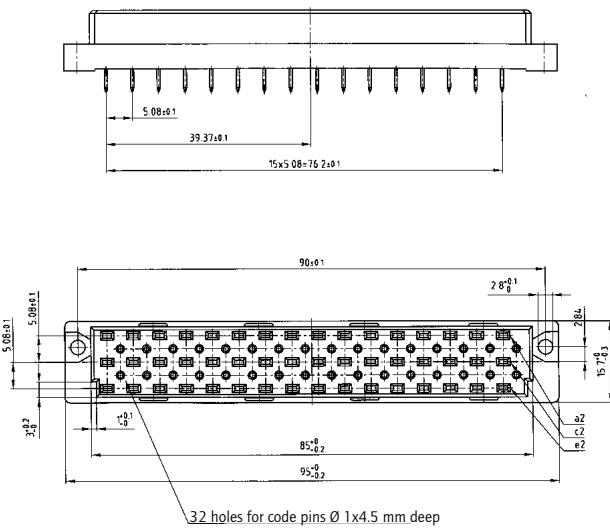

Solder lug

Wire Wrap

ORDER DATA

No. of Pos.	Row	• = contact, + = no contact				Solder pin straight 4.6 mm $\varnothing 0.6$ mm	Solder pin straight 4.0 mm $\varnothing 1$ mm	Solder lug	Wire Wrap	
		Pos.	2	4	6					...
32	a		•	•	•	•	122 A 13099 X	122 A 13129 X	122 A 13149 X	122 A 13169 X
	c		•	•	•	•				
	e		+	+	+	+				
32	a		•	•	•	•	122 A 13109 X	122 A 13139 X	122 A 13159 X	122 A 13179 X
	c		+	+	+	+				
	e		•	•	•	•				
48	a		•	•	•	•	122 A 13119 X	122 A 11619 X	122 A 11629 X	122 A 11609 X
	c		•	•	•	•				
	e		•	•	•	•