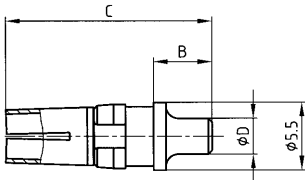

TYPE M

High power contacts – solder pin – straight

RoHS compliant

DESCRIPTION

- Precision machined contacts
- Quality class 3: gold flash
- Quality class 1: 0.8µm gold on mating side
- Other quality classes on request
- Assembled contacts available on request

PRODUCT DRAWING

Socket contact

Plug contact

Current rating	A	A ₁	B	C	ØD
20 A	16.70	17.30	4.70	16.10	2.90
40 A	17.75	18.35	5.75	17.15	3.80

Premating contact

ORDER DATA

(Dim. = mm)

SOCKET CONTACT			
Current rating	Quality class	Termination	Part number
20 A	1	19	124 C 14029 X
20 A	3	39	124 A 14029 X
40 A	1	20	124 C 14049 X
40 A	3	40	124 A 14049 X

PLUG CONTACT			
Current rating	Quality class	Termination	Part number
20 A	1	19	123 C 14029 X
20 A	3	39	123 A 14029 X
40 A	1	20	123 C 14049 X
40 A	3	40	123 A 14049 X

PREMATING CONTACT			
Current rating	Quality class	Termination	Part number
20 A	1	19	123 C 14129 X
40 A	1	20	123 C 14149 X