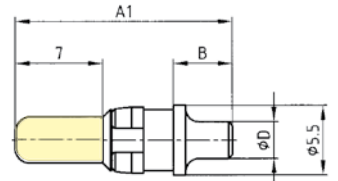

TYPE M

High power contacts – solder pin – straight

RoHS compliant

DESCRIPTION

- Precision machined contacts
- Quality class 3: gold flash
- Quality class 1: 0.8µm gold on mating side
- Other quality classes on request
- Assembled contacts available on request

PRODUCT DRAWING

Socket contact

Plug contact

Current rating	A	A ₁	B	C	ØD
20 A	16.70	17.30	4.70	16.10	2.90
40 A	17.75	18.35	5.75	17.15	3.80

Premating contact

ORDER DATA

(Dim. = mm)

SOCKET CONTACT			
Current rating	Quality class	Termination	Part number
20 A	1	19	124 C 14029 X
20 A	3	39	124 A 14029 X
40 A	1	20	124 C 14049 X
40 A	3	40	124 A 14049 X

PLUG CONTACT			
Current rating	Quality class	Termination	Part number
20 A	1	19	123 C 14029 X
20 A	3	39	123 A 14029 X
40 A	1	20	123 C 14049 X
40 A	3	40	123 A 14049 X

PREMATING CONTACT			
Current rating	Quality class	Termination	Part number
20 A	1	19	123 C 14129 X
40 A	1	20	123 C 14149 X