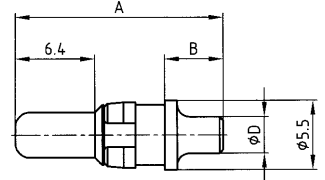

TYPE M

High power contacts – solder pin – straight

RoHS compliant

DESCRIPTION

- Precision machined contacts
- Quality class 3: gold flash
- Quality class 1: 0.8µm gold on mating side
- Other quality classes on request
- Assembled contacts available on request

PRODUCT DRAWING

Socket contact

Plug contact

Current rating	A	A ₁	B	C	ØD
20 A	16.70	17.30	4.70	16.10	2.90
40 A	17.75	18.35	5.75	17.15	3.80

Premating contact

ORDER DATA

(Dim. = mm)

SOCKET CONTACT			
Current rating	Quality class	Termination	Part number
20 A	1	19	124 C 14029 X
20 A	3	39	124 A 14029 X
40 A	1	20	124 C 14049 X
40 A	3	40	124 A 14049 X

PLUG CONTACT			
Current rating	Quality class	Termination	Part number
20 A	1	19	123 C 14029 X
20 A	3	39	123 A 14029 X
40 A	1	20	123 C 14049 X
40 A	3	40	123 A 14049 X

PREMATING CONTACT			
Current rating	Quality class	Termination	Part number
20 A	1	19	123 C 14129 X
40 A	1	20	123 C 14149 X