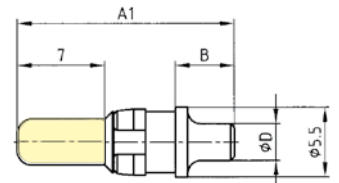

TYPE M

High power contacts – solder pin – straight

RoHS compliant

DESCRIPTION

- Precision machined contacts
- Quality class 3: gold flash
- Quality class 1: 0.8µm gold on mating side
- Other quality classes on request
- Assembled contacts available on request

PRODUCT DRAWING

Socket contact

Plug contact

Current rating	A	A ₁	B	C	ØD
20 A	16.70	17.30	4.70	16.10	2.90
40 A	17.75	18.35	5.75	17.15	3.80

Premating contact

ORDER DATA

(Dim. = mm)

SOCKET CONTACT			
Current rating	Quality class	Termination	Part number
20 A	1	19	124 C 14029 X
20 A	3	39	124 A 14029 X
40 A	1	20	124 C 14049 X
40 A	3	40	124 A 14049 X

PLUG CONTACT			
Current rating	Quality class	Termination	Part number
20 A	1	19	123 C 14029 X
20 A	3	39	123 A 14029 X
40 A	1	20	123 C 14049 X
40 A	3	40	123 A 14049 X

PREMATING CONTACT			
Current rating	Quality class	Termination	Part number
20 A	1	19	123 C 14129 X
40 A	1	20	123 C 14149 X