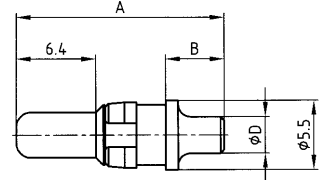

TYPE M

High power contacts – solder pin – straight

RoHS compliant

DESCRIPTION

- Precision machined contacts
- Quality class 3: gold flash
- Quality class 1: 0.8µm gold on mating side
- Other quality classes on request
- Assembled contacts available on request

PRODUCT DRAWING

Socket contact

Plug contact

Current rating	A	A ₁	B	C	ØD
20 A	16.70	17.30	4.70	16.10	2.90
40 A	17.75	18.35	5.75	17.15	3.80

Premating contact

ORDER DATA

(Dim. = mm)

SOCKET CONTACT			
Current rating	Quality class	Termination	Part number
20 A	1	19	124 C 14029 X
20 A	3	39	124 A 14029 X
40 A	1	20	124 C 14049 X
40 A	3	40	124 A 14049 X

PLUG CONTACT			
Current rating	Quality class	Termination	Part number
20 A	1	19	123 C 14029 X
20 A	3	39	123 A 14029 X
40 A	1	20	123 C 14049 X
40 A	3	40	123 A 14049 X

PREMATING CONTACT			
Current rating	Quality class	Termination	Part number
20 A	1	19	123 C 14129 X
40 A	1	20	123 C 14149 X