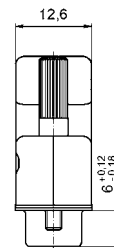

D-SUB MicroTCA Hood Set

Plastic hood with crimp connector body – Straight cable entry

RoHS compliant

DESCRIPTION

- Compact 7W2 shell inclusive crimp-socket connector
- Available with bridged signal contacts
- Short 4-40 UNC screws with Phillips or Allen key
- Material Housing: PBT GF; UL 94 V0, black
- Integrated strain relief
- Power contacts for wire size AWG 8 up to AWG 20
- This hood only fits this included connector, sold together as a set
- Choose short power contacts from page 5 | 15, sold separately

PRODUCT DRAWING

Socket connector

Short screw

Jack screw

Plug connector

Short screw

Jack screw

ORDER DATA

D-SUB MicroTCA Hood Set - Socket Connector

Type	Design	Part Number
7W2	Black / Short screw Phillips	13-000220
7W2	Black / Short screw Allen Key	13-000210
7W2	Black / Jack screw Phillips	13-000380
7W2	Black / Jack screw Allen Key	13-000370

D-SUB MicroTCA Hood Set - Plug Connector

Type	Design	Part Number
7W2	Black / Short screw Phillips	13-002780
7W2	Black / Short screw Allen Key	13-002770
7W2	Black / Jack screw Phillips	13-002760
7W2	Black / Jack screw Allen Key	13-002750