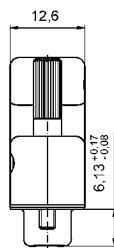

D-SUB MicroTCA Hood Set

Plastic hood with crimp connector body – Straight cable entry

RoHS compliant

DESCRIPTION

- Compact 7W2 shell inclusive crimp-socket connector
- Available with bridged signal contacts
- Short 4-40 UNC screws with Phillips or Allen key
- Material Housing: PBT GF; UL 94 V0, black
- Integrated strain relief
- Power contacts for wire size AWG 8 up to AWG 20
- This hood only fits this included connector, sold together as a set
- Choose short power contacts from page 5 | 15, sold separately

PRODUCT DRAWING

Socket connector

Short screw

Jack screw

Plug connector

Short screw

Jack screw

ORDER DATA

D-SUB MicroTCA Hood Set - Socket Connector

Type	Design	Part Number
7W2	Black / Short screw Phillips	13-000220
7W2	Black / Short screw Allen Key	13-000210
7W2	Black / Jack screw Phillips	13-000380
7W2	Black / Jack screw Allen Key	13-000370

D-SUB MicroTCA Hood Set - Plug Connector

Type	Design	Part Number
7W2	Black / Short screw Phillips	13-002780
7W2	Black / Short screw Allen Key	13-002770
7W2	Black / Jack screw Phillips	13-002760
7W2	Black / Jack screw Allen Key	13-002750