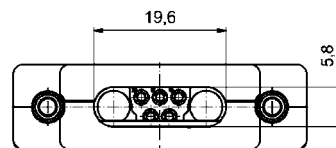

D-SUB MicroTCA Hood Set

Plastic hood with crimp connector body – Straight cable entry

RoHS compliant

DESCRIPTION

- Compact 7W2 shell inclusive crimp-socket connector
- Available with bridged signal contacts
- Short 4-40 UNC screws with Phillips or Allen key
- Material Housing: PBT GF; UL 94 V0, black
- Integrated strain relief
- Power contacts for wire size AWG 8 up to AWG 20
- This hood only fits this included connector, sold together as a set
- Choose short power contacts from page 5 | 15, sold separately

PRODUCT DRAWING

Socket connector

Short screw

Jack screw

Plug connector

Short screw

Jack screw

ORDER DATA

D-SUB MicroTCA Hood Set - Socket Connector

Type	Design	Part Number
7W2	Black / Short screw Phillips	13-000220
7W2	Black / Short screw Allen Key	13-000210
7W2	Black / Jack screw Phillips	13-000380
7W2	Black / Jack screw Allen Key	13-000370