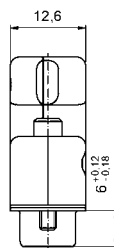

D-SUB MicroTCA Hood Set

Plastic hood with crimp connector body – Straight cable entry

RoHS compliant

DESCRIPTION

- Compact 7W2 shell inclusive crimp-socket connector
- Available with bridged signal contacts
- Short 4-40 UNC screws with Phillips or Allen key
- Material Housing: PBT GF; UL 94 V0, black
- Integrated strain relief
- Power contacts for wire size AWG 8 up to AWG 20
- This hood only fits this included connector, sold together as a set
- Choose short power contacts from page 5 | 15, sold separately

PRODUCT DRAWING

Socket connector

Short screw

Jack screw

Plug connector

Short screw

Jack screw

ORDER DATA

D-SUB MicroTCA Hood Set - Socket Connector

Type	Design	Part Number
7W2	Black / Short screw Phillips	13-000220
7W2	Black / Short screw Allen Key	13-000210
7W2	Black / Jack screw Phillips	13-000380
7W2	Black / Jack screw Allen Key	13-000370

D-SUB MicroTCA Hood Set - Plug Connector

Type	Design	Part Number
7W2	Black / Short screw Phillips	13-002780
7W2	Black / Short screw Allen Key	13-002770
7W2	Black / Jack screw Phillips	13-002760
7W2	Black / Jack screw Allen Key	13-002750