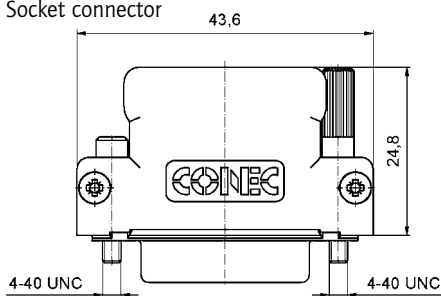

D-SUB MicroTCA Hood Set

Plastic hood with crimp connector body – Straight cable entry

RoHS compliant

DESCRIPTION

- Compact 7W2 shell inclusive crimp-socket connector
- Available with bridged signal contacts
- Short 4-40 UNC screws with Phillips or Allen key
- Material Housing: PBT GF; UL 94 V0, black
- Integrated strain relief
- Power contacts for wire size AWG 8 up to AWG 20
- This hood only fits this included connector, sold together as a set
- Choose short power contacts from page 5 | 15, sold separately

PRODUCT DRAWING

Socket connector

Short screw

Jack screw

Plug connector

Short screw

Jack screw

ORDER DATA

D-SUB MicroTCA Hood Set - Socket Connector

Type	Design	Part Number
7W2	Black / Short screw Phillips	13-000220
7W2	Black / Short screw Allen Key	13-000210
7W2	Black / Jack screw Phillips	13-000380
7W2	Black / Jack screw Allen Key	13-000370

D-SUB MicroTCA Hood Set - Plug Connector

Type	Design	Part Number
7W2	Black / Short screw Phillips	13-002780
7W2	Black / Short screw Allen Key	13-002770
7W2	Black / Jack screw Phillips	13-002760
7W2	Black / Jack screw Allen Key	13-002750