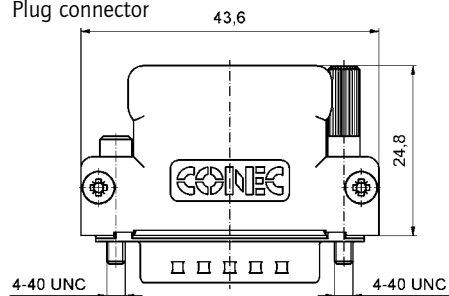

D-SUB MicroTCA Hood Set

Plastic hood with crimp connector body – Straight cable entry

RoHS compliant

DESCRIPTION

- Compact 7W2 shell inclusive crimp-socket connector
- Available with bridged signal contacts
- Short 4-40 UNC screws with Phillips or Allen key
- Material Housing: PBT GF; UL 94 V0, black
- Integrated strain relief
- Power contacts for wire size AWG 8 up to AWG 20
- This hood only fits this included connector, sold together as a set
- Choose short power contacts from page 5 | 15, sold separately

PRODUCT DRAWING

Socket connector

Short screw

Jack screw

Plug connector

Short screw

Jack screw

ORDER DATA

D-SUB MicroTCA Hood Set - Socket Connector

Type	Design	Part Number
7W2	Black / Short screw Phillips	13-000220
7W2	Black / Short screw Allen Key	13-000210
7W2	Black / Jack screw Phillips	13-000380
7W2	Black / Jack screw Allen Key	13-000370

D-SUB MicroTCA Hood Set - Plug Connector

Type	Design	Part Number
7W2	Black / Short screw Phillips	13-002780
7W2	Black / Short screw Allen Key	13-002770
7W2	Black / Jack screw Phillips	13-002760
7W2	Black / Jack screw Allen Key	13-002750