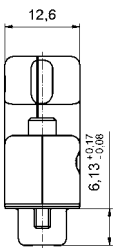

D-SUB MicroTCA Hood Set

Plastic hood with crimp connector body – Straight cable entry

RoHS compliant

DESCRIPTION

- Compact 7W2 shell inclusive crimp-socket connector
- Available with bridged signal contacts
- Short 4-40 UNC screws with Phillips or Allen key
- Material Housing: PBT GF; UL 94 V0, black
- Integrated strain relief
- Power contacts for wire size AWG 8 up to AWG 20
- This hood only fits this included connector, sold together as a set
- Choose short power contacts from page 5 | 15, sold separately

PRODUCT DRAWING

Socket connector

Short screw

Jack screw

Plug connector

Short screw

Jack screw

ORDER DATA

D-SUB MicroTCA Hood Set - Socket Connector

Type	Design	Part Number
7W2	Black / Short screw Phillips	13-000220
7W2	Black / Short screw Allen Key	13-000210
7W2	Black / Jack screw Phillips	13-000380
7W2	Black / Jack screw Allen Key	13-000370

D-SUB MicroTCA Hood Set - Plug Connector

Type	Design	Part Number
7W2	Black / Short screw Phillips	13-002780
7W2	Black / Short screw Allen Key	13-002770
7W2	Black / Jack screw Phillips	13-002760
7W2	Black / Jack screw Allen Key	13-002750