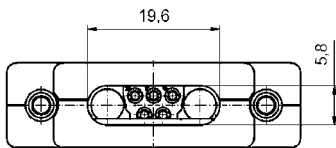

D-SUB MicroTCA Hood Set

Plastic hood with crimp connector body – Straight cable entry

RoHS compliant

DESCRIPTION

- Compact 7W2 shell inclusive crimp-socket connector
- Available with bridged signal contacts
- Short 4-40 UNC screws with Phillips or Allen key
- Material Housing: PBT GF; UL 94 V0, black
- Integrated strain relief
- Power contacts for wire size AWG 8 up to AWG 20
- This hood only fits this included connector, sold together as a set
- Choose short power contacts from page 5 | 15, sold separately

PRODUCT DRAWING

Socket connector

Short screw

Jack screw

Plug connector

Short screw

Jack screw

ORDER DATA

D-SUB MicroTCA Hood Set - Socket Connector

Type	Design	Part Number
7W2	Black / Short screw Phillips	13-000220
7W2	Black / Short screw Allen Key	13-000210
7W2	Black / Jack screw Phillips	13-000380
7W2	Black / Jack screw Allen Key	13-000370