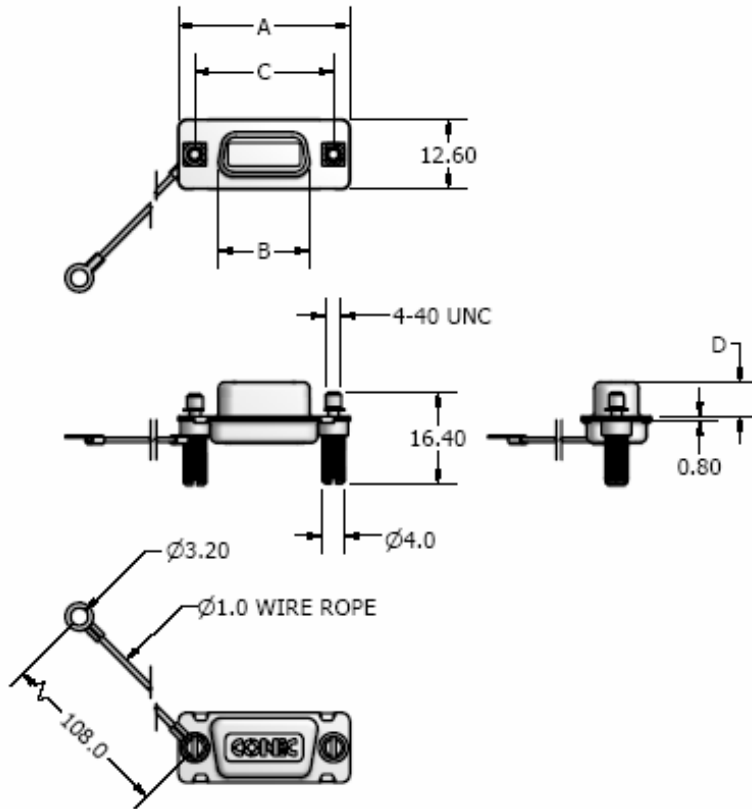

NEW FROM CONEC – SCREEN CAPS WITH LANYARDS & CAPTIVE SCREWS

FEATURES AND BENEFITS

- Easy to secure captive 4-40UNC thumb screw hardware
- Durable 4.25” long free rotating metal lanyard
- For both male and female connectors
- Water resistant (IP 67) and standard versions
- EMI/RFI protection
- Available in optional M3 screw thread
- RoHS Compliant
- 50 position versions available-consult factory

TECHNICAL DATA

Metal Shells with Tin Plating

Lanyard Stainless Steel Wire Rope (4.25” Long)

Thumbscrews Steel Nickel Plate or Stainless Steel (IP67 versions only)

Maximum Torque Value for Threads 6 in LB

TPE Ethylene Propylene Thermoplastic Rubber Seal (IP67 Versions only).

For Socket Connectors

No. of Pos.	A	B	C	D
9	31.19	16.79	25.00	6.12
15	39.52	25.12	33.30	6.12
25	53.42	38.84	47.04	5.99
37	69.70	55.30	63.50	5.99

For Plug Connectors

No. of Pos.	A	B	C	D
9	31.19	16.46	25.00	6.12
15	39.52	24.79	33.30	6.12
25	53.42	38.50	47.04	5.99
37	69.70	54.96	63.50	5.99

Part Numbers

No of Pos.	Standard for plug	Standard for Receptacle	Water Resistant for Plug	Water Resistant for Receptacle
9	16-000380	16-000280	15-000110	15-000010
15	16-000390	16-000290	15-000120	15-000020
25	16-000400	16-000300	15-000130	15-000030
37	16-000410	16-000310	15-000140	15-000040