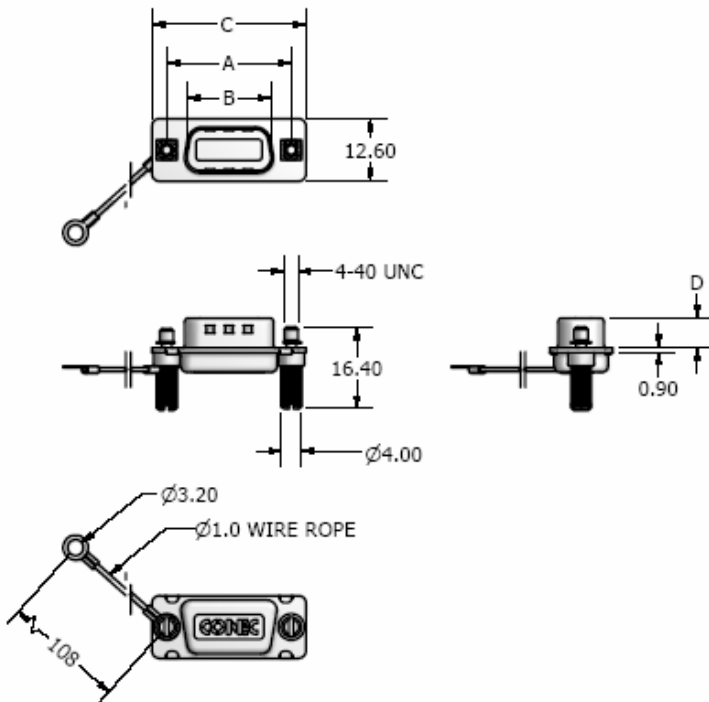

NEW FROM CONEC – SCREEN CAPS WITH LANYARDS & CAPTIVE SCREWS

FEATURES AND BENEFITS

- Easy to secure captive 4-40UNC thumb screw hardware
- Durable 4.25” long free rotating metal lanyard
- For both male and female connectors
- Water resistant (IP 67) and standard versions
- EMI/RFI protection
- Available in optional M3 screw thread
- RoHS Compliant
- 50 position versions available-consult factory

TECHNICAL DATA

Metal Shells with Tin Plating

Lanyard Stainless Steel Wire Rope (4.25” Long)

Thumbscrews Steel Nickel Plate or Stainless Steel (IP67 versions only)

Maximum Torque Value for Threads 6 in LB

TPE Ethylene Propylene Thermoplastic Rubber Seal (IP67 Versions only).

For Socket Connectors

No. of Pos.	A	B	C	D
9	31.19	16.79	25.00	6.12
15	39.52	25.12	33.30	6.12
25	53.42	38.84	47.04	5.99
37	69.70	55.30	63.50	5.99

For Plug Connectors

No. of Pos.	A	B	C	D
9	31.19	16.46	25.00	6.12
15	39.52	24.79	33.30	6.12
25	53.42	38.50	47.04	5.99
37	69.70	54.96	63.50	5.99

Part Numbers

No of Pos.	Standard for plug	Standard for Receptacle	Water Resistant for Plug	Water Resistant for Receptacle
9	16-000380	16-000280	15-000110	15-000010
15	16-000390	16-000290	15-000120	15-000020
25	16-000400	16-000300	15-000130	15-000030
37	16-000410	16-000310	15-000140	15-000040