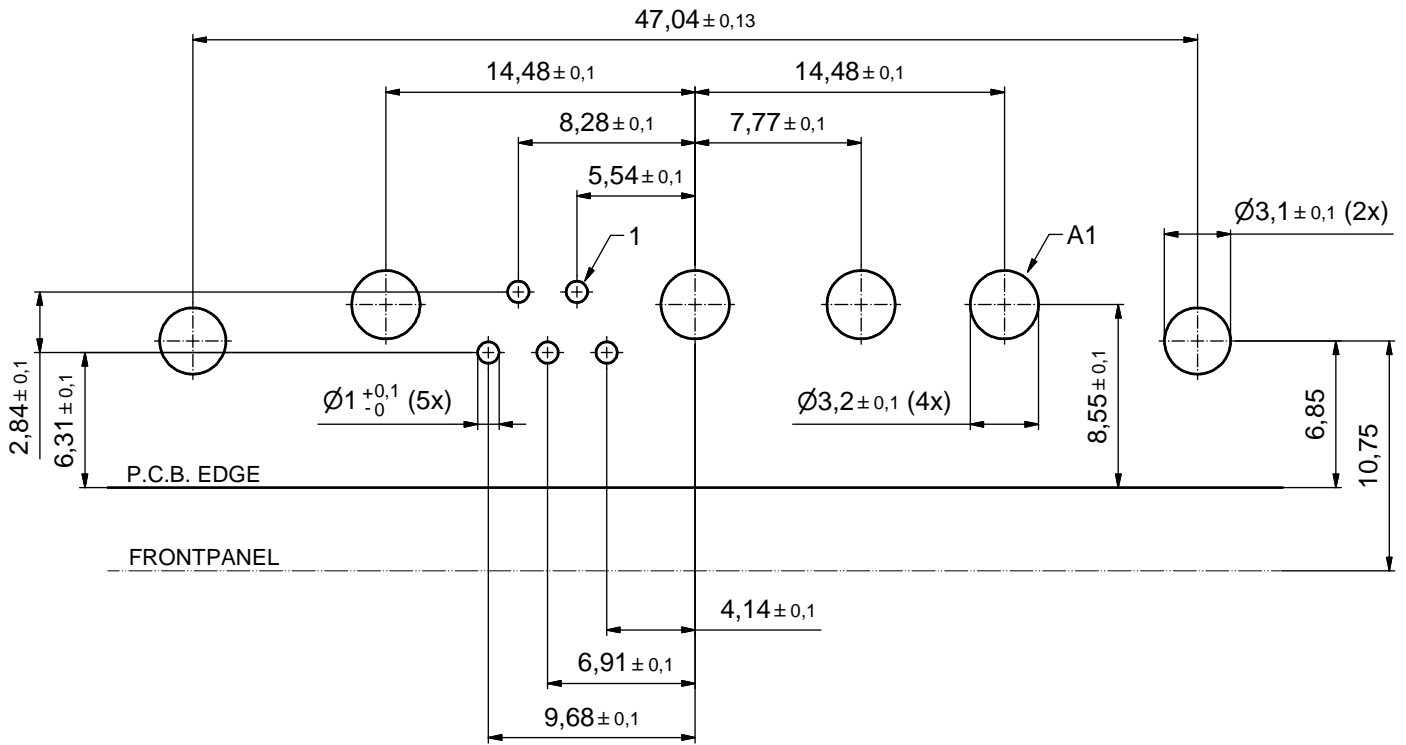

P.C.B. HOLE DRILLINGS

(P.C.B. TOP SIDE)

RECOMMENDED PANEL CUT-OUT

| | | | | | | | | |
|--|-------------|----------|-------|-----------|----------------|--------------|--|-------------|
| THIS DRAWING MAY NOT BE COPIED OR REPRODUCED IN ANY WAY, AND MAY NOT BE PASSED ON TO A THIRD PARTY WITHOUT WRITTEN PERMISSION. OWNERSHIP AND COPYRIGHT OF CONEC GmbH DO NOT ALTER CAD DRAWING BY HAND | | | | tolerance | dim. in mm | scale: | 4:1 | |
| | | | | date | | name | material: | SEE SHEET 1 |
| | | | | drawn | 23.11.15 | Lehmenkühler | title: P.C.B. HOLE DRILLINGS RECOMMENDED PANEL CUT-OUT D-SUB Combination Female 90° 9W4S | |
| | | | | appd. | 24.11.15 | Schmidt | | |
| | | | | norm | | | | |
| | | | d-old | | | dwg no: | | |
| | a | Original | | | | | 15K1A1820 | |
| rev. | description | date | | | | name | part no: | SEE SHEET 1 |
| | | | | | | DIN-A3 | sh: 2/2 | |