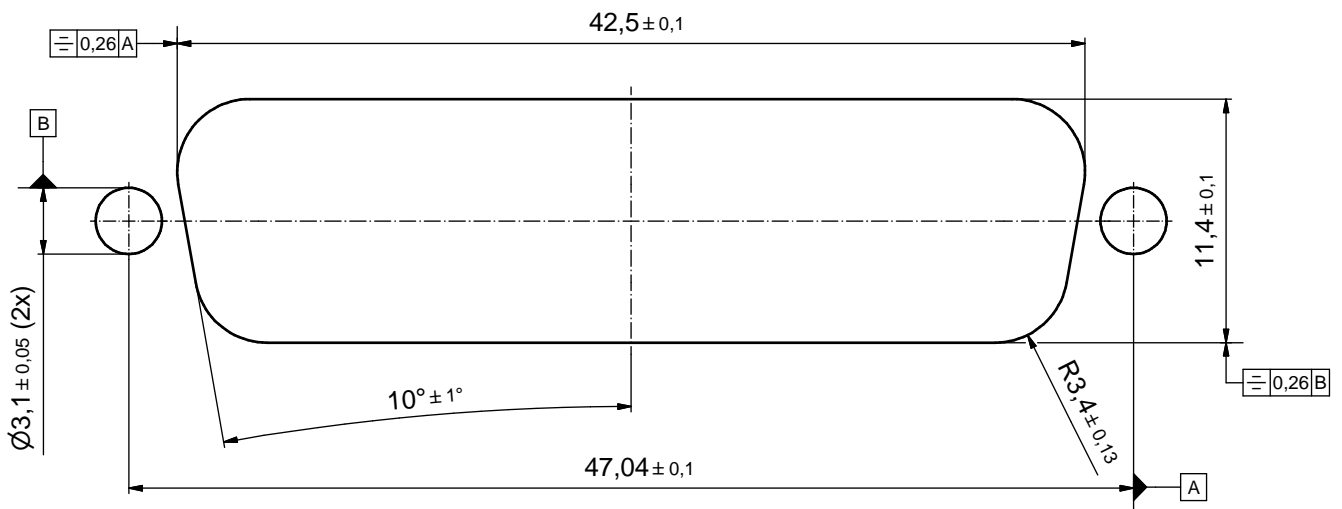

P.C.B. HOLE DRILLINGS

(P.C.B. TOP SIDE)

RECOMMENDED PANEL CUT-OUT

| | | | | | | | | |
|--|-------------|----------|-------|-----------|----------------|--------------|--|-------------|
| THIS DRAWING MAY NOT BE COPIED OR REPRODUCED IN ANY WAY, AND MAY NOT BE PASSED ON TO A THIRD PARTY WITHOUT WRITTEN PERMISSION. OWNERSHIP AND COPYRIGHT OF CONEC GmbH DO NOT ALTER CAD DRAWING BY HAND | | | | tolerance | dim. in mm | scale: | 4:1 | |
| | | | | date | | name | material: | SEE SHEET 1 |
| | | | | drawn | 23.11.15 | Lehmenkühler | title: P.C.B. HOLE DRILLINGS RECOMMENDED PANEL CUT-OUT D-SUB Combination Female 90° 9W4S | |
| | | | | appd. | 24.11.15 | Schmidt | | |
| | | | | norm | | | | |
| | | | d-old | | | dwg no: | | |
| | a | Original | | | | | 15K1A1820 | |
| rev. | description | date | | | | name | part no: | SEE SHEET 1 |
| | | | | | | DIN-A3 | sh: 2/2 | |