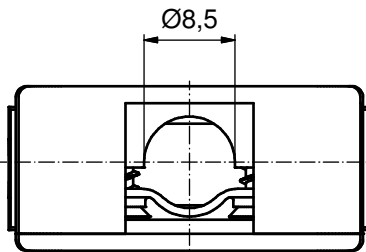

view without cover
(2 : 1)

COUNTERSUNK HEAD SCREWS
(6x)

CABLE STRAIN RELIEF

BLANKING PLUG

Part-No.	Part-No.
Bulk package	Single package
16-001750	16-001750E

HOOD ASSEMBLY CONSISTS OF:

1. HOOD + COVER: ABS UL 94 V-0; NICKEL PLATED
2. BLANKING PLUGS: ABS UL 94 V-0; NICKEL PLATED
3. CABLE STRAIN RELIEF: STEEL; NICKEL PLATED
4. CLIP: STAINLESS STEEL
5. COUNTERSUNK HEAD SCREWS: STEEL; NICKEL PLATED

RoHS compliant

THIS DRAWING MAY NOT BE COPIED OR REPRODUCED IN ANY WAY, AND MAY NOT BE PASSED ON TO A THIRD PARTY WITHOUT WRITTEN PERMISSION. OWNERSHIP AND COPYRIGHT OF CONEC GmbH DO NOT ALTER CAD DRAWING BY HAND	tolerance			dim. in mm	scale: 2:1		
					material: see drawing		
				date	name	title: Plastic Hood 9pos with Snap Lock / top and side cable exit	
				drawn	24.09.14		Henneboel
				appd.	24.09.14		Strakerjahn
			norm				
			d-old				
2 x b	A5619	21.04.2015	K.H.	dwg no:			
a	Original			16K1A3529			
rev.	description	date	name	part no: (b) SEE TABLE			
CONEC						DIN-A3	
						sh: 1	