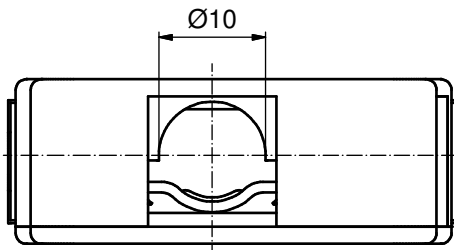

view without cover  
(2:1)

COUNTERSUNK HEAD SCREWS  
(6x)

CABLE STRAIN RELIEF

BLANKING PLUG

(b)	Part-No.	Part-No.
	Bulk package	Single package
	16-001760	16-001760E

**HOOD ASSEMBLY CONSISTS OF:**

1. HOOD + COVER: ABS UL 94 V-0; NICKEL PLATED
2. BLANKING PLUGS: ABS UL 94 V-0; NICKEL PLATED
3. CABLE STRAIN RELIEF: STEEL; NICKEL PLATED
4. CLIP: STAINLESS STEEL
5. COUNTERSUNK HEAD SCREWS: STEEL; NICKEL PLATED

RoHS compliant

THIS DRAWING MAY NOT BE COPIED OR REPRODUCED IN ANY WAY, AND MAY NOT BE PASSED ON TO A THIRD PARTY WITHOUT WRITTEN PERMISSION. OWNERSHIP AND COPYRIGHT OF CONEC GmbH DO NOT ALTER CAD DRAWING BY HAND	tolerance			dim. in mm	scale: 2:1	
					material: see drawing	
				date	name	
				drawn	24.09.14	Henneboel
				appd.	24.09.14	Strakerjahn
				norm		
			d-old			
			title: Plastic Hood 15pos with Snap Lock / top and side cable exit			
			dwg no: 16K1A3530			
			DIN-A3			
			sh: 1			
			part no: (b) SEE TABLE			