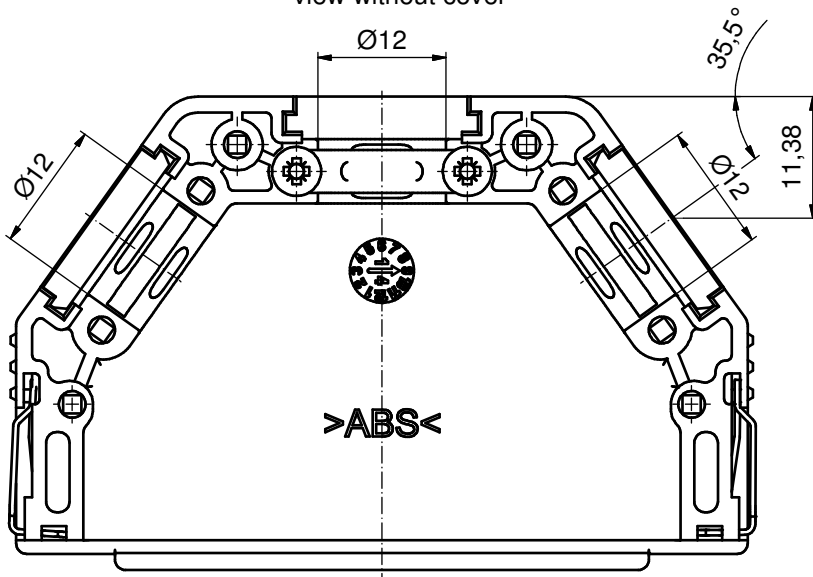

view without cover

b	Part-No.	Part-No.
	Bulk package	Single package
	16-001790	16-001790E

RoHS compliant

HOOD ASSEMBLY CONSISTS OF:

1. HOOD + COVER: ABS UL 94 V-0; NICKEL PLATED
2. BLANKING PLUGS: ABS UL 94 V-0; NICKEL PLATED
3. CABLE STRAIN RELIEF: STEEL; NICKEL PLATED
4. CLIP: STAINLESS STEEL
5. COUNTERSUNK HEAD SCREWS: STEEL; NICKEL PLATED

THIS DRAWING MAY NOT BE COPIED OR REPRODUCED IN ANY WAY, AND MAY NOT BE PASSED ON TO A THIRD PARTY WITHOUT WRITTEN PERMISSION. OWNERSHIP AND COPYRIGHT OF CONEC GmbH DO NOT ALTER CAD DRAWING BY HAND	tolerance		dim. in mm		scale: 2:1 (1:1)	
	date		name		material: see drawing	
	drawn	25.09.14	Henneboel		title: Plastic Hood 50pos with Snap Lock / top and two sides cable exit	
	appd.	25.09.14	Strakerjahn			
	norm					
d-old				dwg no:		
2 x b	Ä5619	22.04.2015	K.H.	16K1A3533 DIN-A3 sh: 1		
a	Original					
rev.	description	date	name	part no: SEE TABLE		