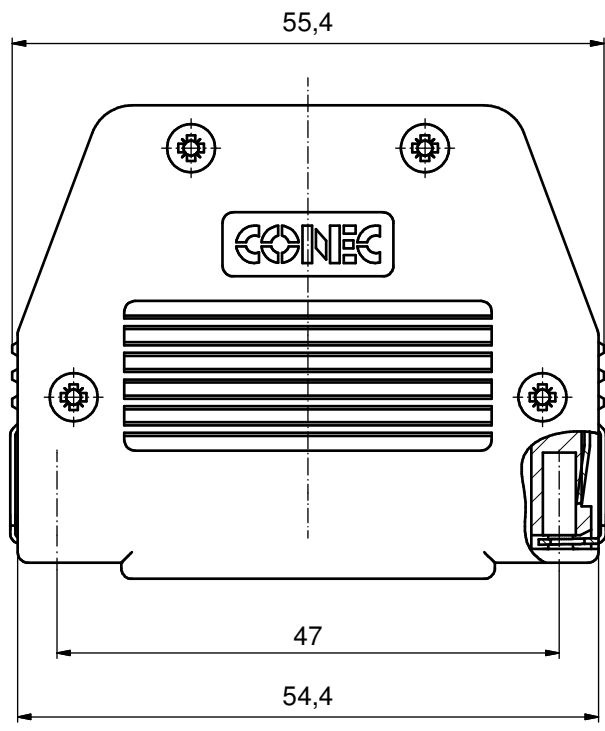

6 5 4 3 2 1

- HOOD ASSEMBLY CONSISTS OF:**
1. HOOD + COVER: ABS UL 94 V-0; BLACK
 2. BLANKING PLUGS: ABS UL 94 V-0; BLACK
 3. CABLE STRAIN RELIEF: STEEL; NICKEL PLATED
 4. CLIP: STAINLESS STEEL
 5. COUNTERSUNK HEAD SCREWS: STEEL; NICKEL PLATED

Part-No.	Part-No.
Bulk package	Single package
16-001830	16-001830E

RoHS compliant

THIS DRAWING MAY NOT BE COPIED OR REPRODUCED IN ANY WAY, AND MAY NOT BE PASSED ON TO A THIRD PARTY WITHOUT WRITTEN PERMISSION. OWNERSHIP AND COPYRIGHT OF CONEC GmbH DO NOT ALTER CAD DRAWING BY HAND	tolerance		dim. in mm		scale: 2:1 (1:1)	
	material: see drawing		title:		Plastic Hood 25pos	
	with Snap Lock / top and two sides cable exit		dwg no:		16K1A3135	
	DIN-A3		sh: 1		part no: (c) (b) SEE TABLE	
	rev. description date name		drawn 12.11.12 Strakerjahn appd. 26.03.14 Koch norm 2 x c A5619 22.04.2015 K.H. d-old SK0823Y15 3 x b A5357 24.09.2014 K.H. a Original			