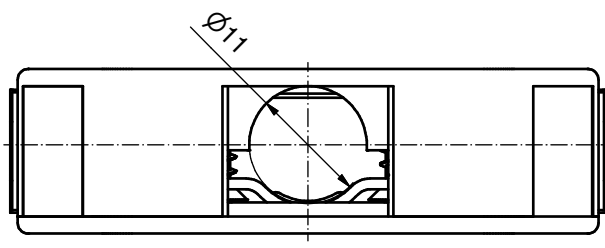

6 5 4 3 2 1

- HOOD ASSEMBLY CONSISTS OF:**
1. HOOD + COVER: ABS UL 94 V-0; BLACK
 2. BLANKING PLUGS: ABS UL 94 V-0; BLACK
 3. CABLE STRAIN RELIEF: STEEL; NICKEL PLATED
 4. CLIP: STAINLESS STEEL
 5. COUNTERSUNK HEAD SCREWS: STEEL; NICKEL PLATED

Part-No.	Part-No.
Bulk package	Single package
16-001830	16-001830E

RoHS compliant

THIS DRAWING MAY NOT BE COPIED OR REPRODUCED IN ANY WAY, AND MAY NOT BE PASSED ON TO A THIRD PARTY WITHOUT WRITTEN PERMISSION. OWNERSHIP AND COPYRIGHT OF CONEC GmbH DO NOT ALTER CAD DRAWING BY HAND	tolerance		dim. in mm		scale: 2:1 (1:1)	
	material: see drawing		title:		Plastic Hood 25pos	
	with Snap Lock / top and two sides cable exit		dwg no:		16K1A3135	
	DIN-A3		sh: 1		part no: (c) (b) SEE TABLE	
	rev. description date name		drawn 12.11.12 Strakerjahn appd. 26.03.14 Koch norm 2 x c A5619 22.04.2015 K.H. d-old SK0823Y15 3 x b A5357 24.09.2014 K.H. a Original			