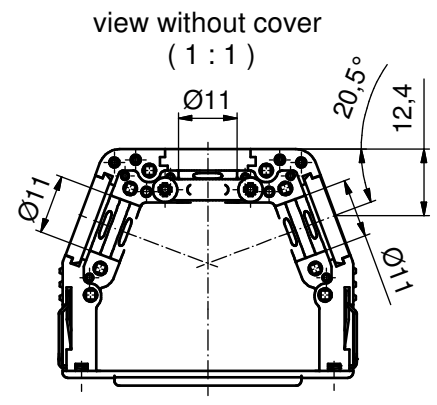

6 5 4 3 2 1

- HOOD ASSEMBLY CONSISTS OF:**
1. HOOD + COVER: ABS UL 94 V-0; BLACK
 2. BLANKING PLUGS: ABS UL 94 V-0; BLACK
 3. CABLE STRAIN RELIEF: STEEL; NICKEL PLATED
 4. CLIP: STAINLESS STEEL
 5. COUNTERSUNK HEAD SCREWS: STEEL; NICKEL PLATED

Part-No.	Part-No.
Bulk package	Single package
16-001830	16-001830E

RoHS compliant

THIS DRAWING MAY NOT BE COPIED OR REPRODUCED IN ANY WAY, AND MAY NOT BE PASSED ON TO A THIRD PARTY WITHOUT WRITTEN PERMISSION. OWNERSHIP AND COPYRIGHT OF CONEC GmbH DO NOT ALTER CAD DRAWING BY HAND	tolerance		dim. in mm		scale: 2:1 (1:1)	
	material: see drawing		title:		Plastic Hood 25pos	
	with Snap Lock / top and two sides cable exit		dwg no:		16K1A3135	
	DIN-A3		sh: 1		part no: (c) (b) SEE TABLE	
	rev. description date name		drawn 12.11.12 Strakerjahn appd. 26.03.14 Koch norm 2 x c A5619 22.04.2015 K.H. d-old SK0823Y15 3 x b A5357 24.09.2014 K.H. a Original			