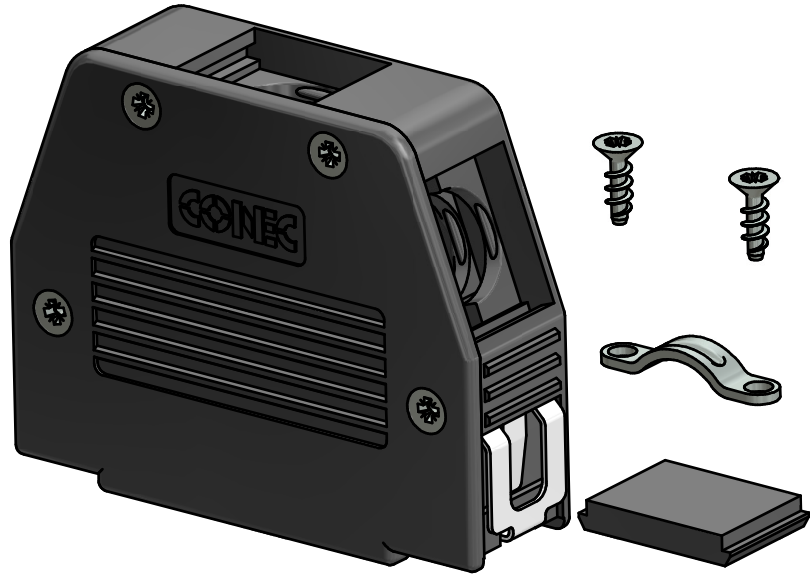

6 5 4 3 2 1

- HOOD ASSEMBLY CONSISTS OF:**
1. HOOD + COVER: ABS UL 94 V-0; BLACK
 2. BLANKING PLUGS: ABS UL 94 V-0; BLACK
 3. CABLE STRAIN RELIEF: STEEL; NICKEL PLATED
 4. CLIP: STAINLESS STEEL
 5. COUNTERSUNK HEAD SCREWS: STEEL; NICKEL PLATED

Part-No.	Part-No.
Bulk package	Single package
16-001830	16-001830E

RoHS compliant

THIS DRAWING MAY NOT BE COPIED OR REPRODUCED IN ANY WAY, AND MAY NOT BE PASSED ON TO A THIRD PARTY WITHOUT WRITTEN PERMISSION. OWNERSHIP AND COPYRIGHT OF CONEC GmbH DO NOT ALTER CAD DRAWING BY HAND	tolerance		dim. in mm		scale: 2:1 (1:1)	
	material: see drawing		title:		Plastic Hood 25pos	
	with Snap Lock / top and two sides cable exit		dwg no:		16K1A3135	
	DIN-A3		sh: 1		part no: (c) (b) SEE TABLE	
	rev. description date name		drawn 12.11.12 Strakerjahn appd. 26.03.14 Koch norm 2 x c A5619 22.04.2015 K.H. d-old SK0823Y15 3 x b A5357 24.09.2014 K.H. a Original			

6 5 4 3 2 1

X-ON Electronics

Largest Supplier of Electrical and Electronic Components

Click to view similar products for [D-Sub Backshells](#) category:

Click to view products by [CONEC](#) manufacturer:

Other Similar products are found below :