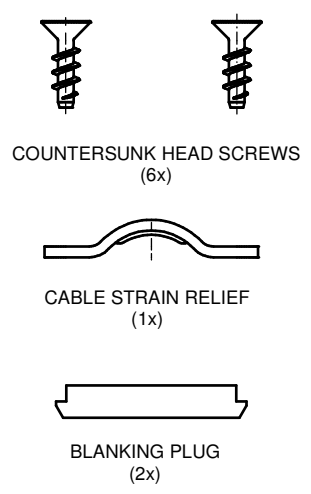

6 5 4 3 2 1

- HOOD ASSEMBLY CONSISTS OF:**
1. HOOD + COVER: ABS UL 94 V-0; BLACK
 2. BLANKING PLUGS: ABS UL 94 V-0; BLACK
 3. CABLE STRAIN RELIEF: STEEL; NICKEL PLATED
 4. CLIP: STAINLESS STEEL
 5. COUNTERSUNK HEAD SCREWS: STEEL; NICKEL PLATED

Part-No.	Part-No.
Bulk package	Single package
16-001830	16-001830E

RoHS compliant

THIS DRAWING MAY NOT BE COPIED OR REPRODUCED IN ANY WAY, AND MAY NOT BE PASSED ON TO A THIRD PARTY WITHOUT WRITTEN PERMISSION. OWNERSHIP AND COPYRIGHT OF CONEC GmbH DO NOT ALTER CAD DRAWING BY HAND	tolerance		dim. in mm		scale: 2:1 (1:1)	
	material: see drawing		title:		Plastic Hood 25pos	
	with Snap Lock / top and two sides cable exit		dwg no:		16K1A3135	
	DIN-A3		sh: 1		part no: (c) (b) SEE TABLE	
	rev. description date name		drawn 12.11.12 Strakerjahn appd. 26.03.14 Koch norm 2 x c A5619 22.04.2015 K.H. d-old SK0823Y15 3 x b A5357 24.09.2014 K.H. a Original			