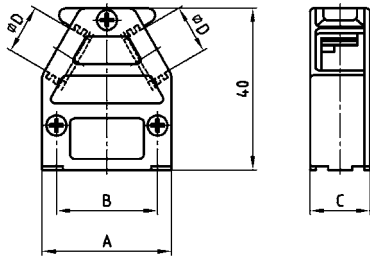

D-SUB Metal Hood

Variable cable entries – 9-50 pos. – Slide lock

RoHS compliant – CSA listed, File No.: LR 115000-1 – UL listed, File No.: E202784

Description

- Zinc die-cast hood, EMI/RFI shielding
- Design:
 - 9 pos. = two sided cable entries,
 - 15-50 pos. = three cable entries
- Delivery includes: Hood, blanking plugs, screws for assembly, grounding screw, slide lock, spring
- Cable clamp must be ordered separately
- Packaging: in bulk or in pack units as a single package

Product drawing

9 pos.

15-50 pos.

Spring

Slide lock

Locking hooks for slide lock

No. of pos.	A	B	C	∅ D
09	32.00	25.00	14.80	12.10
15	39.30	33.30	14.80	12.10
25	53.20	47.04	14.80	12.10
37	69.50	63.50	14.80	12.10
50	67.00	61.10	17.80	14.60

Cable clamp

Order data

D-SUB Metal hood – Variable cable entries			D-SUB Metal hood – Cable clamp – Slide lock		
No. of pos.	Design	Part Number	No. of pos.	Design	Part Number
09	Hood /Two side cable entries	165X11659X	09-37	Cable clamp, accept cable diameter from 3 to 12 mm	160X11189X
15	Hood /Three cable entries	165X11669X	50	Cable clamp, accept cable diameter from 5 to 14 mm	160X11199X
25	Hood /Three cable entries	165X11679X	09-37	Locking hooks for slide lock	165X10119X
37	Hood /Three cable entries	165X11689X	50	Locking hooks for slide lock	16-001880
50	Hood /Three cable entries	165X11699X			