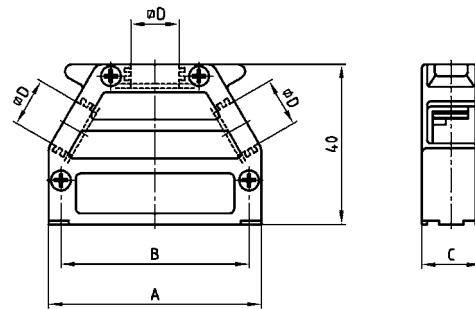

D-SUB Metal Hood

Variable cable entries – 9-50 pos. – Slide lock

RoHS compliant – CSA listed, File No.: LR 115000-1 – UL listed, File No.: E202784

Description

- Zinc die-cast hood, EMI/RFI shielding
- Design:
 - 9 pos. = two sided cable entries,
 - 15-50 pos. = three cable entries
- Delivery includes: Hood, blanking plugs, screws for assembly, grounding screw, slide lock, spring
- Cable clamp must be ordered separately
- Packaging: in bulk or in pack units as a single package

Product drawing

9 pos.

15-50 pos.

Spring

Slide lock

Locking hooks for slide lock

No. of pos.	A	B	C	∅ D
09	32.00	25.00	14.80	12.10
15	39.30	33.30	14.80	12.10
25	53.20	47.04	14.80	12.10
37	69.50	63.50	14.80	12.10
50	67.00	61.10	17.80	14.60

Cable clamp

Order data

D-SUB Metal hood – Variable cable entries			D-SUB Metal hood – Cable clamp – Slide lock		
No. of pos.	Design	Part Number	No. of pos.	Design	Part Number
09	Hood /Two side cable entries	165X11659X	09-37	Cable clamp, accept cable diameter from 3 to 12 mm	160X11189X
15	Hood /Three cable entries	165X11669X	50	Cable clamp, accept cable diameter from 5 to 14 mm	160X11199X
25	Hood /Three cable entries	165X11679X	09-37	Locking hooks for slide lock	165X10119X
37	Hood /Three cable entries	165X11689X	50	Locking hooks for slide lock	16-001880
50	Hood /Three cable entries	165X11699X			