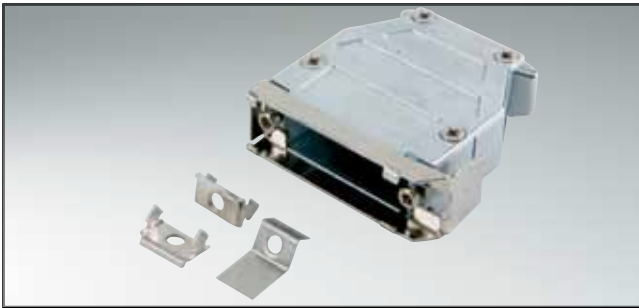

D-SUB Metal Hood

Variable cable entries – 9-50 pos. – Slide lock

RoHS compliant – CSA listed, File No.: LR 115000-1 – UL listed, File No.: E202784

Description

- Zinc die-cast hood, EMI/RFI shielding
- Design:
 - 9 pos. = two sided cable entries,
 - 15-50 pos. = three cable entries
- Delivery includes: Hood, blanking plugs, screws for assembly, grounding screw, slide lock, spring
- Cable clamp must be ordered separately
- Packaging: in bulk or in pack units as a single package

Product drawing

9 pos.

15-50 pos.

Spring

Slide lock

Locking hooks for slide lock

No. of pos.	A	B	C	∅ D
09	32.00	25.00	14.80	12.10
15	39.30	33.30	14.80	12.10
25	53.20	47.04	14.80	12.10
37	69.50	63.50	14.80	12.10
50	67.00	61.10	17.80	14.60

Cable clamp

Order data

D-SUB Metal hood – Variable cable entries			D-SUB Metal hood – Cable clamp – Slide lock		
No. of pos.	Design	Part Number	No. of pos.	Design	Part Number
09	Hood /Two side cable entries	165X11659X	09-37	Cable clamp, accept cable diameter from 3 to 12 mm	160X11189X
15	Hood /Three cable entries	165X11669X	50	Cable clamp, accept cable diameter from 5 to 14 mm	160X11199X
25	Hood /Three cable entries	165X11679X	09-37	Locking hooks for slide lock	165X10119X
37	Hood /Three cable entries	165X11689X	50	Locking hooks for slide lock	16-001880
50	Hood /Three cable entries	165X11699X			

For single packaged add the letter „E“ at the end of the part number.

X-ON Electronics

Largest Supplier of Electrical and Electronic Components

Click to view similar products for [D-Sub Backshells](#) category: