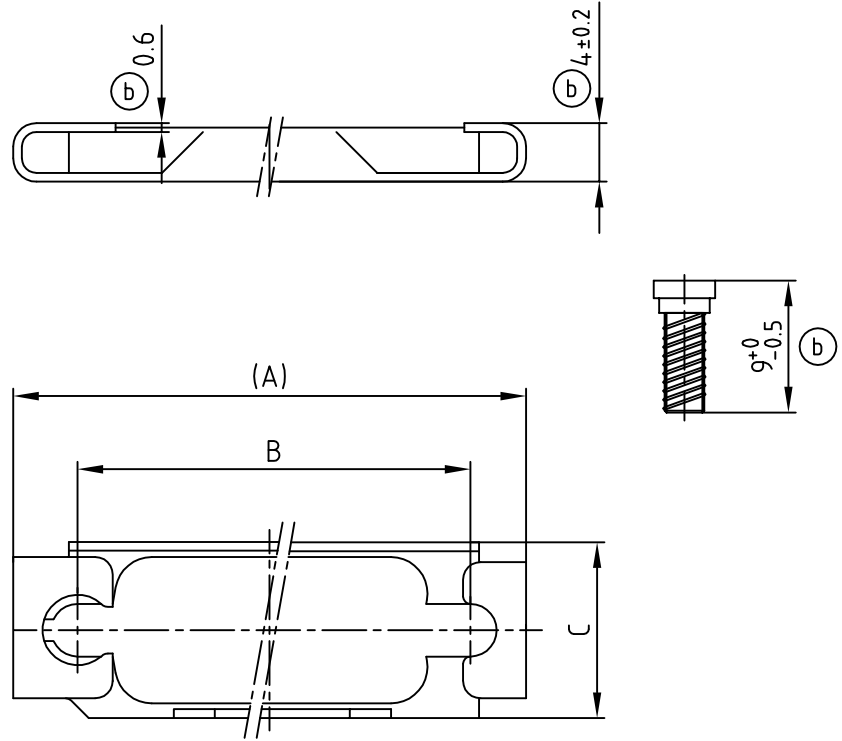

used for: D-SUB

(b) A set consists of:
1 frame
2 screws

(b) Material and plating:
frame - stainless steel
screws; 5-7µ Zn thickfilm passivated

No. of Pos.	(b) A	(b) B	(b) C	Part No.
9	35.0	27.4	12.0	160X10159X
15	43.3	35.7	11.5	160X10169X
25	57.0	49.4	12.0	160X10179X
37	74.4	65.9	12.0	160X10189X
50	72.0	63.5	15.0	160X10199X

tolerance DIN ISO 2768-m		2002		date	name
		drawn	12.03.	Schmidt	
		appd.	12.03.	Mickenbecker	
		norm			
		d-old	KAT1X5A		
8 x b	Ä 3055	14.07.2008	Lehmen.		
a	Origin				
rev.	description	date	name		

scale:	2:1	
material:	SEE NOTES	
title:	Slide-lock Typ 3 with locking bolt 9 - 50 pos.	
dwg no:	AutoCAD 2000	DIN-A
	16K1A602	4
part no:	SEE TABLE	
		sh: 1/1