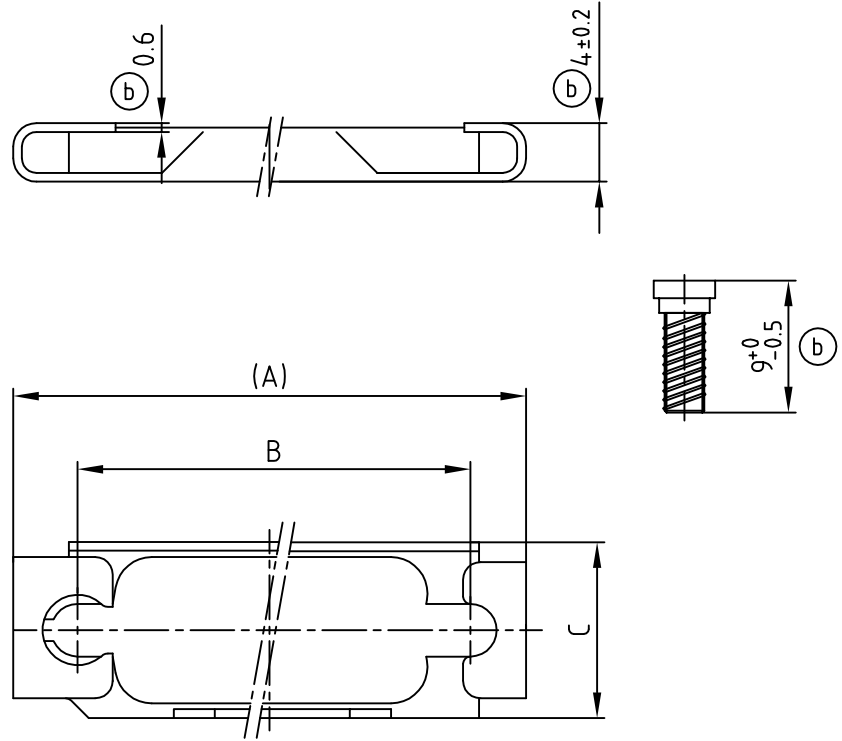

used for: D-SUB

(b) A set consists of:
1 frame
2 screws

(b) Material and plating:
frame - stainless steel
screws; 5-7µ Zn thickfilm passivated

No. of Pos.	(b) A	(b) B	(b) C	Part No.
9	35.0	27.4	12.0	160X10159X
15	43.3	35.7	11.5	160X10169X
25	57.0	49.4	12.0	160X10179X
37	74.4	65.9	12.0	160X10189X
50	72.0	63.5	15.0	160X10199X

tolerance DIN ISO 2768-m						scale: 2:1		
2002			date		name		material: SEE NOTES	
drawn			12.03.		Schmidt		title: Slide-lock Typ 3 with locking bolt 9 - 50 pos.	
appd.			12.03.		Mickenbecker			
norm								
d-old			KAT1X5A					
8 x b	Ä 3055	14.07.2008	Lehmen				dwg no: AutoCAD 2000 16K1A602 DIN-A 4 sh: 1/1	
rev.	description	date	name		part no: SEE TABLE			