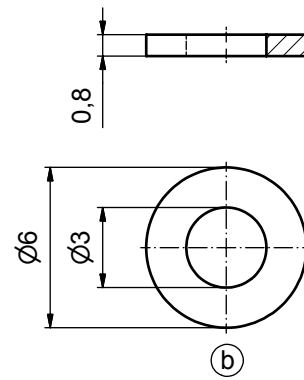

SCREW LOCKING
Cu Zn, Nickel plated

WASHER
Steel, Nickel plated

SPRING RING
Steel, Nickel plated

NUT
Steel, Nickel plated

1 SET CONSISTS OF:

- 2 SCREWS
- 2 WASHERS
- 2 SPRING RINGS
- 2 NUTS

APPROVAL # FREIGABE # DEBLOCAGE # AUTORIZACION # APPROVAL	
CUSTOMER APPROVAL DATE:	
NAME:	TITLE:
COMPANY NAME:	
APPROVAL # FREIGABE # DEBLOCAGE # AUTORIZACION # APPROVAL	

tolerance	
dim. in mm	
drawn	02.02.06 Lehmenkühler
appd.	02.02.06 Mickenbecker
norm	
d-old	

scale:	5:1	
material:	SEE DRAWING	
title:	SCREW LOCKING Bolt set packed	
dwg no:	Inventor 10	DIN-A3
	16K1A1723	sh: 1
part no:	160X10329X	