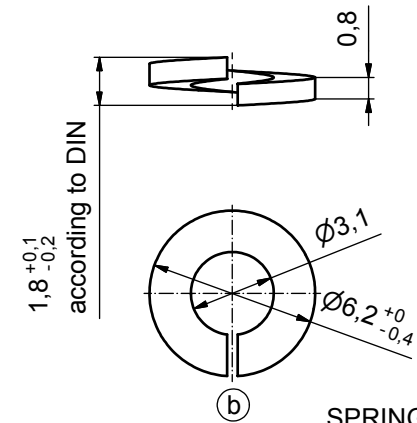

SCREW LOCKING
Cu Zn, Nickel plated

WASHER
Steel, Nickel plated

SPRING RING
Steel, Nickel plated

NUT
Steel, Nickel plated

1 SET CONSISTS OF:

- 2 SCREWS
- 2 WASHERS
- 2 SPRING RINGS
- 2 NUTS

APPROVAL # FREIGABE # DEBLOCAGE # AUTORIZACION # APPROVAL	
CUSTOMER APPROVAL DATE:	
NAME:	TITLE:
COMPANY NAME:	
APPROVAL # FREIGABE # DEBLOCAGE # AUTORIZACION # APPROVAL	

tolerance	
dim. in mm	
drawn	02.02.06 Lehmenkühler
appd.	02.02.06 Mickenbecker
norm	
d-old	

scale:	5:1	
material:	SEE DRAWING	
title:	SCREW LOCKING Bolt set packed	
dwg no:	Inventor 10	DIN-A3
	16K1A1723	sh: 1
part no:	160X10329X	