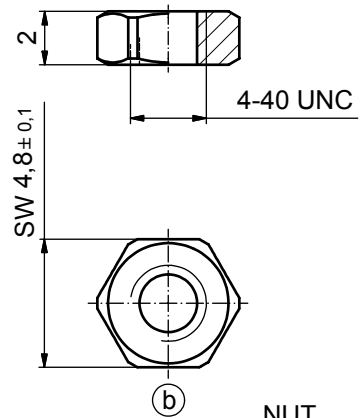

SCREW LOCKING
Cu Zn, Nickel plated

WASHER
Steel, Nickel plated

SPRING RING
Steel, Nickel plated

NUT
Steel, Nickel plated

1 SET CONSISTS OF:

- 2 SCREWS
- 2 WASHERS
- 2 SPRING RINGS
- 2 NUTS

APPROVAL # FREIGABE # DEBLOCAGE # AUTORIZACION # APPROVAL	
CUSTOMER APPROVAL DATE:	
NAME:	TITLE:
COMPANY NAME:	
APPROVAL # FREIGABE # DEBLOCAGE # AUTORIZACION # APPROVAL	

tolerance	
dim. in mm	
drawn	02.02.06 Lehmenkühler
appd.	02.02.06 Mickenbecker
norm	
d-old	

scale:	5:1	
material:	SEE DRAWING	
title:	SCREW LOCKING Bolt set packed	
dwg no:	Inventor 10	DIN-A3
	16K1A1723	sh: 1
part no:	160X10329X	