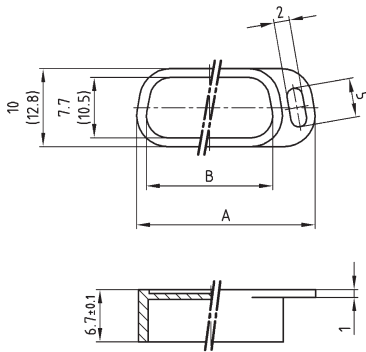

D-SUB PROTECTION CAP

Plastic design – Black or metallized

RoHS compliant

DESCRIPTION

- Dust cap protecting connector mounting area
- Material: TPE; UL94 V-0
- Color: Black
- Shielded cap protecting against EMI/RFI as well as ESD
- Material: ABS, UL94 V-0; metallized
- Temperature range: -35°C... +85°C

SOCKET CONNECTOR

PLUG CONNECTOR

50-pos.= Dim. in (..)

No. of pos.	A	B	C	D
09	22.90	16.20	22.50	16.90
15	31.40	24.70	30.65	25.05
25	44.70	38.00	44.40	38.80
37	61.20	54.50	60.75	55.15
50	58.80	52.10	58.15	52.55

ORDER DATA

PROTECTION CAP FOR SOCKET CONNECTOR		
No. of pos.	Design	Part Number
09	Black / Plastic	160X10449X
15	Black / Plastic	160X10459X
25	Black / Plastic	160X10469X
37	Black / Plastic	160X10479X
50	Black / Plastic	160X10959X
09	Metallized plastic	600X518009X
15	Metallized plastic	600X518015X
25	Metallized plastic	600X518025X
37	Metallized plastic	600X518037X
50	Metallized plastic	600X518050X

PROTECTION CAP FOR PLUG CONNECTOR		
No. of pos.	Design	Part Number
09	Black / Plastic	160X10409X
15	Black / Plastic	160X10419X
25	Black / Plastic	160X10429X
37	Black / Plastic	160X10439X
50	Black / Plastic	160X10969X
09	Metallized plastic	600X517009X
15	Metallized plastic	600X517015X
25	Metallized plastic	600X517025X
37	Metallized plastic	600X517037X
50	Metallized plastic	600X517050X