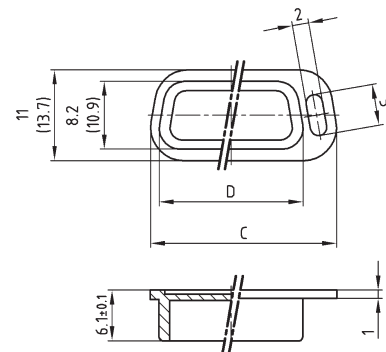

D-SUB PROTECTION CAP

Plastic design – Black or metallized

RoHS compliant

DESCRIPTION

- Dust cap protecting connector mounting area
- Material: TPE; UL94 V-0
- Color: Black
- Shielded cap protecting against EMI/RFI as well as ESD
- Material: ABS, UL94 V-0; metallized
- Temperature range: -35°C... +85°C

SOCKET CONNECTOR

PLUG CONNECTOR

50-pos.= Dim. in (..)

No. of pos.	A	B	C	D
09	22.90	16.20	22.50	16.90
15	31.40	24.70	30.65	25.05
25	44.70	38.00	44.40	38.80
37	61.20	54.50	60.75	55.15
50	58.80	52.10	58.15	52.55

ORDER DATA

PROTECTION CAP FOR SOCKET CONNECTOR		
No. of pos.	Design	Part Number
09	Black / Plastic	160X10449X
15	Black / Plastic	160X10459X
25	Black / Plastic	160X10469X
37	Black / Plastic	160X10479X
50	Black / Plastic	160X10959X
09	Metallized plastic	600X518009X
15	Metallized plastic	600X518015X
25	Metallized plastic	600X518025X
37	Metallized plastic	600X518037X
50	Metallized plastic	600X518050X

PROTECTION CAP FOR PLUG CONNECTOR		
No. of pos.	Design	Part Number
09	Black / Plastic	160X10409X
15	Black / Plastic	160X10419X
25	Black / Plastic	160X10429X
37	Black / Plastic	160X10439X
50	Black / Plastic	160X10969X
09	Metallized plastic	600X517009X
15	Metallized plastic	600X517015X
25	Metallized plastic	600X517025X
37	Metallized plastic	600X517037X
50	Metallized plastic	600X517050X