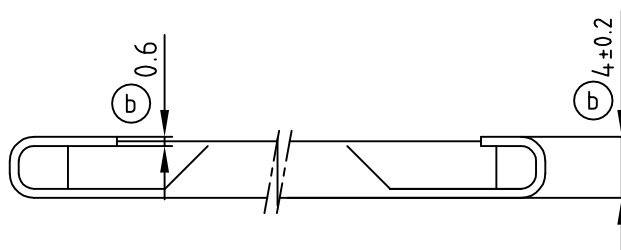

4

3

2

1

used for:

D-SUB

(b) (b) (b)

No. of Pos.	A	B	C	Part No.
9	35.0	27.4	12.0	160X10689X
15	43.3	35.7	11.5	160X10699X
25	57.0	49.4	12.0	160X10709X
37	74.4	65.9	12.0	160X10719X
50	72.0	63.5	15.0	160X10729X

A set consists of:

- 1 frame
- 2 screws UNC 4-40
- 2 washers
- 2 spring ring (b)
- 2 nuts UNC 4-40

Material and plating:

- frame - stainless steel
- screws - steel; 5-7 μ Zn thickfilm passivated
- washers - steel; 5-7 μ Zn thickfilm passivated
- (b) spring ring - steel; 5-7 μ Zn thickfilm passivated
- nuts - steel; 5-7 μ Zn thickfilm passivated

9 x b	Ä 3055	16.07.2008	Sonne
a	Origin		
rev.	description	date	name

tolerance (b)
DIN ISO 2768-m

1995	date	name
drawn	18.07.	Barcinski
appd.	18.07.	Mickenbecker
norm		
d-old		

CONEC[®]

scale: 2:1
material: SEE NOTES

title:
Slide lock Typ 4
with locking bolt
9 - 50 pos.

dwg no: AutoCAD/REL.10
16V11M6A
DIN-A
4
sh: 1/1

part no: SEE TABLE

4

3

2

1

X-ON Electronics