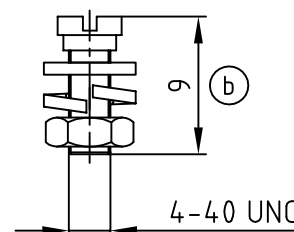

4

3

2

1

used for:

D-SUB

(b) (b) (b)

No. of Pos.	A	B	C	Part No.
9	35.0	27.4	12.0	160X10689X
15	43.3	35.7	11.5	160X10699X
25	57.0	49.4	12.0	160X10709X
37	74.4	65.9	12.0	160X10719X
50	72.0	63.5	15.0	160X10729X

A set consists of:

- 1 frame
- 2 screws UNC 4-40
- 2 washers
- 2 spring ring (b)
- 2 nuts UNC 4-40

Material and plating:

- frame - stainless steel
- screws - steel; 5-7 μ Zn thickfilm passivated
- washers - steel; 5-7 μ Zn thickfilm passivated
- (b) spring ring - steel; 5-7 μ Zn thickfilm passivated
- nuts - steel; 5-7 μ Zn thickfilm passivated

9 x b	Ä 3055	16.07.2008	Sonne
a	Origin		
rev.	description	date	name

tolerance (b)
DIN ISO 2768-m

1995	date	name
drawn	18.07.	Barcinski
appd.	18.07.	Mickenbecker
norm		
d-old		

CONEC[®]

scale: 2:1
material: SEE NOTES

title:
Slide lock Typ 4
with locking bolt
9 - 50 pos.

dwg no: AutoCAD/REL.10
16V11M6A
DIN-A
4
sh: 1/1

part no: SEE TABLE

4

3

2

1

X-ON Electronics