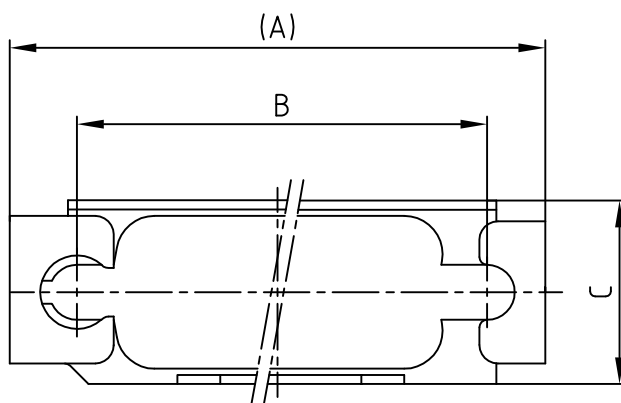

4

3

2

1

used for:

D-SUB

(b) (b) (b)

No. of Pos.	A	B	C	Part No.
9	35.0	27.4	12.0	160X10689X
15	43.3	35.7	11.5	160X10699X
25	57.0	49.4	12.0	160X10709X
37	74.4	65.9	12.0	160X10719X
50	72.0	63.5	15.0	160X10729X

A set consists of:

- 1 frame
- 2 screws UNC 4-40
- 2 washers
- 2 spring ring (b)
- 2 nuts UNC 4-40

Material and plating:

- frame - stainless steel
- screws - steel; 5-7 μ Zn thickfilm passivated
- washers - steel; 5-7 μ Zn thickfilm passivated
- (b) spring ring - steel; 5-7 μ Zn thickfilm passivated
- nuts - steel; 5-7 μ Zn thickfilm passivated

9 x b	Ä 3055	16.07.2008	Sonne
a	Origin		
rev.	description	date	name

tolerance (b)
DIN ISO 2768-m

1995	date	name
drawn	18.07.	Barcinski
appd.	18.07.	Mickenbecker
norm		
d-old		

CONEC[®]

scale: 2:1
material: SEE NOTES