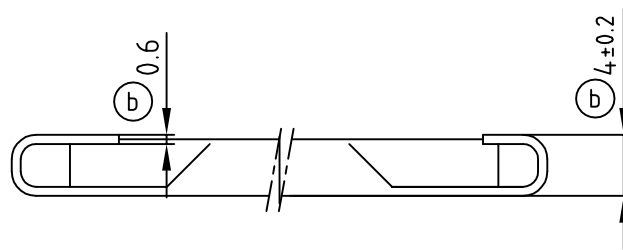

4

3

2

1

used for:

D-SUB

(b) (b) (b)

No. of Pos.	A	B	C	Part No.
9	35.0	27.4	12.0	160X10689X
15	43.3	35.7	11.5	160X10699X
25	57.0	49.4	12.0	160X10709X
37	74.4	65.9	12.0	160X10719X
50	72.0	63.5	15.0	160X10729X

A set consists of:

- 1 frame
- 2 screws UNC 4-40
- 2 washers
- 2 spring ring (b)
- 2 nuts UNC 4-40

Material and plating:

- frame - stainless steel
- screws - steel; 5-7 μ Zn thickfilm passivated
- washers - steel; 5-7 μ Zn thickfilm passivated
- (b) spring ring - steel; 5-7 μ Zn thickfilm passivated
- nuts - steel; 5-7 μ Zn thickfilm passivated

9 x b	Ä 3055	16.07.2008	Sonne
a	Origin		
rev.	description	date	name

tolerance (b)
DIN ISO 2768-m

1995	date	name
drawn	18.07.	Barcinski
appd.	18.07.	Mickenbecker
norm		
d-old		

CONEC[®]

scale: 2:1
material: SEE NOTES

title:
Slide lock Typ 4
with locking bolt
9 - 50 pos.

dwg no: AutoCAD/REL.10
16V11M6A
DIN-A
4
sh: 1/1

part no: SEE TABLE

4

3

2

1

X-ON Electronics