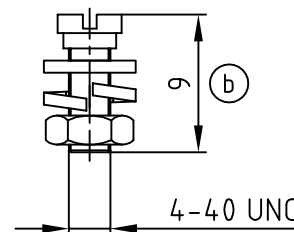

4

3

2

1

used for:

D-SUB

(b) (b) (b)

No. of Pos.	A	B	C	Part No.
9	35.0	27.4	12.0	160X10689X
15	43.3	35.7	11.5	160X10699X
25	57.0	49.4	12.0	160X10709X
37	74.4	65.9	12.0	160X10719X
50	72.0	63.5	15.0	160X10729X

A set consists of:

- 1 frame
- 2 screws UNC 4-40
- 2 washers
- 2 spring ring (b)
- 2 nuts UNC 4-40

Material and plating:

- frame - stainless steel
- screws - steel; 5-7 μ Zn thickfilm passivated
- washers - steel; 5-7 μ Zn thickfilm passivated
- (b) spring ring - steel; 5-7 μ Zn thickfilm passivated
- nuts - steel; 5-7 μ Zn thickfilm passivated

9 x b	Ä 3055	16.07.2008	Sonne
a	Origin		
rev.	description	date	name

tolerance (b)
DIN ISO 2768-m

1995	date	name
drawn	18.07.	Barcinski
appd.	18.07.	Mickenbecker
norm		
d-old		

CONEC[®]

scale: 2:1
material: SEE NOTES

title:
Slide lock Typ 4
with locking bolt
9 - 50 pos.

dwg no: AutoCAD/REL.10
16V11M6A
DIN-A
4
sh: 1/1

part no: SEE TABLE

4

3

2

1

X-ON Electronics