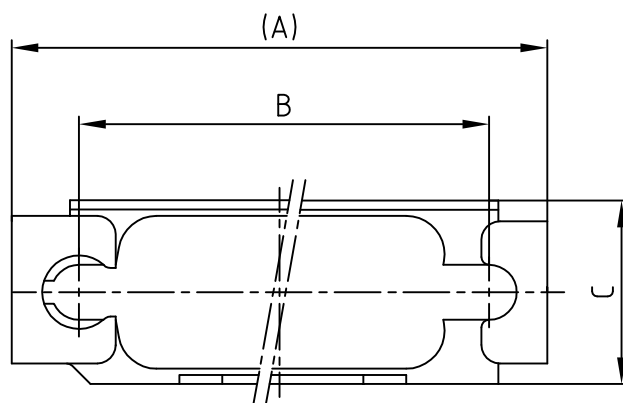

4

3

2

1

used for:

D-SUB

(b) (b) (b)

No. of Pos.	A	B	C	Part No.
9	35.0	27.4	12.0	160X10689X
15	43.3	35.7	11.5	160X10699X
25	57.0	49.4	12.0	160X10709X
37	74.4	65.9	12.0	160X10719X
50	72.0	63.5	15.0	160X10729X

A set consists of:

- 1 frame
- 2 screws UNC 4-40
- 2 washers
- 2 spring ring (b)
- 2 nuts UNC 4-40

Material and plating:

- frame - stainless steel
- screws - steel; 5-7 μ Zn thickfilm passivated
- washers - steel; 5-7 μ Zn thickfilm passivated
- (b) spring ring - steel; 5-7 μ Zn thickfilm passivated
- nuts - steel; 5-7 μ Zn thickfilm passivated

9 x b	Ä 3055	16.07.2008	Sonne
a	Origin		
rev.	description	date	name

tolerance (b)
DIN ISO 2768-m

1995	date	name
drawn	18.07.	Barcinski
appd.	18.07.	Mickenbecker
norm		
d-old		

CONEC[®]

scale: 2:1
material: SEE NOTES