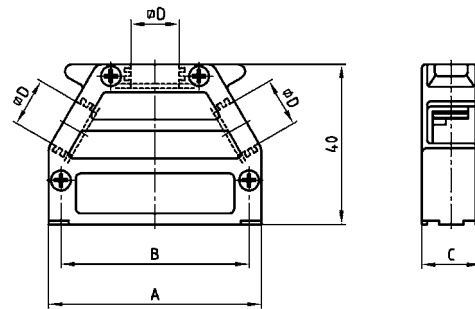

D-SUB Metal Hood

Variable cable entries – 9-50 pos. – Slide lock

RoHS compliant – CSA listed, File No.: LR 115000-1 – UL listed, File No.: E202784

Description

- Zinc die-cast hood, EMI/RFI shielding
- Design:
 - 9 pos. = two sided cable entries,
 - 15-50 pos. = three cable entries
- Delivery includes: Hood, blanking plugs, screws for assembly, grounding screw, slide lock, spring
- Cable clamp must be ordered separately
- Packaging: in bulk or in pack units as a single package

Product drawing

9 pos.

15-50 pos.

Spring

Slide lock

Locking hooks for slide lock

No. of pos.	A	B	C	∅ D
09	32.00	25.00	14.80	12.10
15	39.30	33.30	14.80	12.10
25	53.20	47.04	14.80	12.10
37	69.50	63.50	14.80	12.10
50	67.00	61.10	17.80	14.60

Cable clamp

Order data

D-SUB Metal hood – Variable cable entries			D-SUB Metal hood – Cable clamp – Slide lock		
No. of pos.	Design	Part Number	No. of pos.	Design	Part Number
09	Hood / Two side cable entries	165X11659X	09-37	Cable clamp, accept cable diameter from 3 to 12 mm	160X11189X
15	Hood / Three cable entries	165X11669X	50	Cable clamp, accept cable diameter from 5 to 14 mm	160X11199X
25	Hood / Three cable entries	165X11679X	09-37	Locking hooks for slide lock	165X10119X
37	Hood / Three cable entries	165X11689X	50	Locking hooks for slide lock	16-001880
50	Hood / Three cable entries	165X11699X			