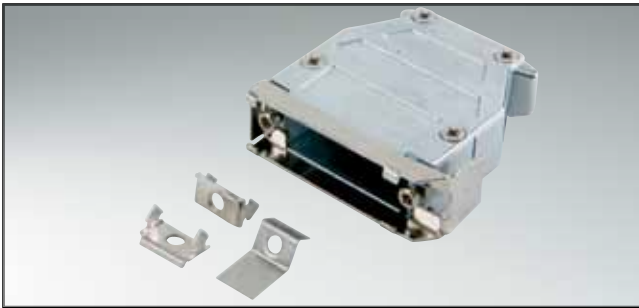

D-SUB Metal Hood

Variable cable entries – 9-50 pos. – Slide lock

RoHS compliant – CSA listed, File No.: LR 115000-1 – UL listed, File No.: E202784

Description

- Zinc die-cast hood, EMI/RFI shielding
- Design:
 - 9 pos. = two sided cable entries,
 - 15-50 pos. = three cable entries
- Delivery includes: Hood, blanking plugs, screws for assembly, grounding screw, slide lock, spring
- Cable clamp must be ordered separately
- Packaging: in bulk or in pack units as a single package

Product drawing

9 pos.

15-50 pos.

Spring

Slide lock

Locking hooks for slide lock

No. of pos.	A	B	C	∅ D
09	32.00	25.00	14.80	12.10
15	39.30	33.30	14.80	12.10
25	53.20	47.04	14.80	12.10
37	69.50	63.50	14.80	12.10
50	67.00	61.10	17.80	14.60

Cable clamp

Order data

D-SUB Metal hood – Variable cable entries			D-SUB Metal hood – Cable clamp – Slide lock		
No. of pos.	Design	Part Number	No. of pos.	Design	Part Number
09	Hood / Two side cable entries	165X11659X	09-37	Cable clamp, accept cable diameter from 3 to 12 mm	160X11189X
15	Hood / Three cable entries	165X11669X	50	Cable clamp, accept cable diameter from 5 to 14 mm	160X11199X
25	Hood / Three cable entries	165X11679X	09-37	Locking hooks for slide lock	165X10119X
37	Hood / Three cable entries	165X11689X	50	Locking hooks for slide lock	16-001880
50	Hood / Three cable entries	165X11699X			