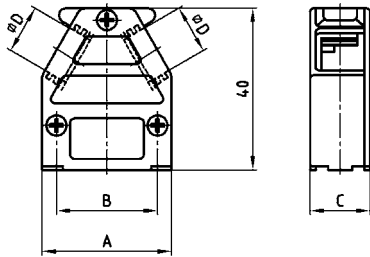

D-SUB Metal Hood

Variable cable entries – 9-50 pos. – Slide lock

RoHS compliant – CSA listed, File No.: LR 115000-1 – UL listed, File No.: E202784

Description

- Zinc die-cast hood, EMI/RFI shielding
- Design:
 - 9 pos. = two sided cable entries,
 - 15-50 pos. = three cable entries
- Delivery includes: Hood, blanking plugs, screws for assembly, grounding screw, slide lock, spring
- Cable clamp must be ordered separately
- Packaging: in bulk or in pack units as a single package

Product drawing

9 pos.

15-50 pos.

Spring

Slide lock

Locking hooks for slide lock

No. of pos.	A	B	C	∅ D
09	32.00	25.00	14.80	12.10
15	39.30	33.30	14.80	12.10
25	53.20	47.04	14.80	12.10
37	69.50	63.50	14.80	12.10
50	67.00	61.10	17.80	14.60

Cable clamp

Order data

D-SUB Metal hood – Variable cable entries			D-SUB Metal hood – Cable clamp – Slide lock		
No. of pos.	Design	Part Number	No. of pos.	Design	Part Number
09	Hood / Two side cable entries	165X11659X	09-37	Cable clamp, accept cable diameter from 3 to 12 mm	160X11189X
15	Hood / Three cable entries	165X11669X	50	Cable clamp, accept cable diameter from 5 to 14 mm	160X11199X
25	Hood / Three cable entries	165X11679X	09-37	Locking hooks for slide lock	165X10119X
37	Hood / Three cable entries	165X11689X	50	Locking hooks for slide lock	16-001880
50	Hood / Three cable entries	165X11699X			