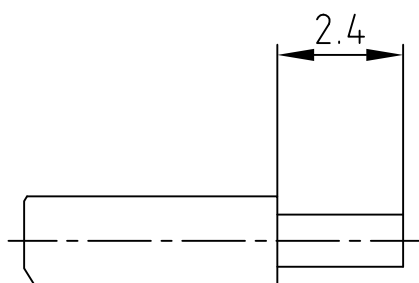

used for: D-SUB

(b)

Wire size AWG	Crimp height A
28	0,61 - 0,76
26	0,66 - 0,81
24	0,66 - 0,86

STRIPPING DIMENSIONS

NOTES:

Material: Phosphor Bronze

(c) Finish: Gold Flash over Nickel in the Contact Area

Temperature Range: -55°C to +125°C

Rated Current: 5.0A

Contact Resistance: <= 10mOhm

Crimping: Use Crimp Tool 360X10079X

Directive 2002/95/EC RoHS compliant

THIS DRAWING MAY NOT BE COPIED OR REPRODUCED IN ANY WAY, AND MAY NOT BE PASSED ON TO A THIRD PARTY WITHOUT WRITTEN PERMISSION.
 OWNERSHIP AND COPYRIGHT OF CONEC GmbH
 DO NOT ALTER CAD DRAWING BY HAND

scale:	5:1
material:	SEE NOTES
title:	PLUG CONTACT CRIMP AWG 28-24
dwg no:	16K1A1341
part no:	161A13439X
	DIN-A 4 sh: 1/1

X-ON Electronics

Largest Supplier of Electrical and Electronic Components

Click to view similar products for [D-Sub Contacts](#) category: