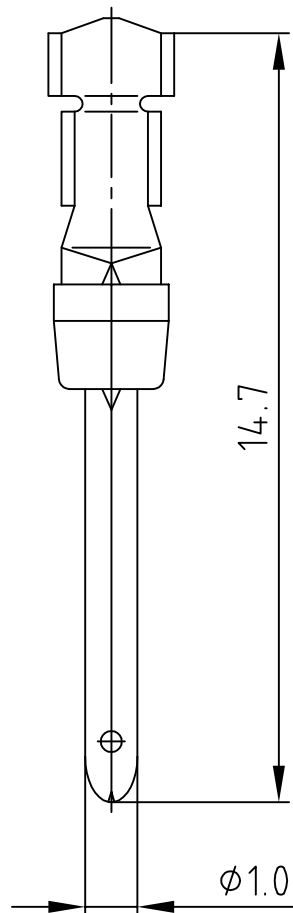

used for: D-SUB

(b)

Wire size AWG	Crimp height A
28	0,61 - 0,76
26	0,66 - 0,81
24	0,66 - 0,86

STRIPPING DIMENSIONS

NOTES:

Material: Phosphor Bronze

(c) Finish: Gold Flash over Nickel in the Contact Area

Temperature Range: -55°C to +125°C

Rated Current: 5.0A

Contact Resistance: <= 10mOhm

Crimping: Use Crimp Tool 360X10079X

Directive 2002/95/EC RoHS compliant

THIS DRAWING MAY NOT BE COPIED OR REPRODUCED IN ANY WAY, AND MAY NOT BE PASSED ON TO A THIRD PARTY WITHOUT WRITTEN PERMISSION.
 OWNERSHIP AND COPYRIGHT OF CONEC GmbH
 DO NOT ALTER CAD DRAWING BY HAND

				tolerance		dim. in mm
rev.	description	date	name			
				2005	date	name
				drawn	11.03.	Lehmenkühler
				appd.	11.03.	Mickenbecker
				norm		
1 x c	Ä 4116	26.09.2011	Lehmen.	d-old		
1 x b	Ä 2197	01.04.2005	HS			
a	Original					

scale:	5:1
material:	SEE NOTES
title:	PLUG CONTACT CRIMP AWG 28-24
dwg no:	16K1A1341
part no:	161A13439X
	DIN-A 4 sh: 1/1

X-ON Electronics

Largest Supplier of Electrical and Electronic Components

Click to view similar products for [D-Sub Contacts](#) category: