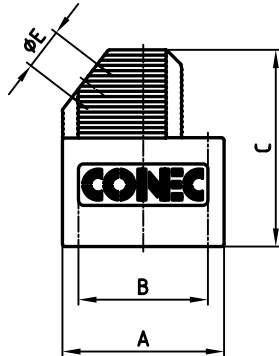

used for: D-SUB

9pos.

15-50pos.

3 x SCREW FOR CABLE CLAMP

9pos. = 1 x FULL METAL SCREW
15-50pos. = 2 x FULL METAL SCREW

1 x CABLE CLAMP / VERSION 1

1 x CABLE CLAMP / VERSION 2

No. of pos.	A±0.1	B	C±0.2	D	ØE	Part No.
9	31.20	25.0	37.95	15.0	8.0	165X00779XE
15	39.52	33.3	38.95	15.0	9.0	165X00789XE
25	53.42	47.0	38.95	15.0	11.0	165X00799XE
37	69.70	63.5	38.95	15.0	11.0	165X00809XE
50	67.30	61.1	38.95	19.0	14.5	165X00819XE

NOTES:

HOOD: PC GF 20 UL 94 V-0; BLACK
FULL METAL SCREW: Ms 58 HARD; NICKEL PLATED
CABLE CLAMP: Cu Ni 18 Zn 20
SCREW FOR CABLE CLAMP: STEEL; NICKEL PLATED

APPROVAL * FREIGABE * DEBLOCAGE * AUTORIZACION * APPROVAL

rev.	description	date	name
a	Origin		

tolerance		scale: 1:1
	dim. in mm	material: SEE NOTES
2006	date	name
drawn	09.02.	Lehmenkühler
appd.	09.02.	Mickenbecker
norm	DIN 41652	
d-old		

title: **PLASTIC HOOD**
9-50pos.
shielded version black with metal screw