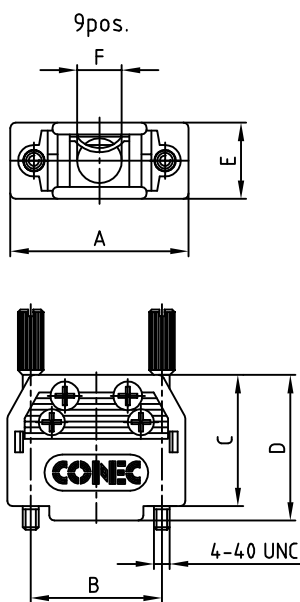

used for: D-SUB

CABLE CLAMP:  
9-37pos.

POS.	A	B	C	D	E	F	G	H	K	L	M	Part NO.
9	34.0	25.0	25.0	27.75	14.5	8.5	17.6	12.0	4.8	0.8	2.6	165X10909X
15	42.3	33.3	37.0	39.75	14.5	10.0	17.6	12.0	4.8	0.8	2.6	165X10919X
25	56.0	47.0	37.0	39.75	14.5	10.5	26.4	20.0	4.8	0.8	4.4	165X10929X
37	72.5	63.5	37.0	39.75	14.5	10.5	26.4	20.0	4.8	0.8	4.4	165X10939X

NOTES:

- HOOD MATERIAL: ABS UL94 V0, METALLIZED
- SCREWS: BRASS, NICKEL-PLATING
- CABLE CLAMPS: STEEL, NICKEL-PLATING
- MAX. MOUNTING TORQUE 0,15 Nm  
RECOMMENDED MOUNTING TORQUE 0,1 Nm

(f)

THIS DRAWING MAY NOT BE COPIED OR REPRODUCED IN ANY WAY, AND MAY NOT BE PASSED ON TO A THIRD PARTY, WITHOUT WRITTEN PERMISSION. OWNERSHIP AND COPYRIGHT OF CONEC GmbH DO NOT ALTER CAD DRAWING BY HAND	tolerance		dim. in mm		scale: 2:1	
					material: SEE SPECIFICATION	
	1 x f	Ä 6805	27.07.2017	Lehmen, drawn	20.06.	Lehmenkühler
	1 x e	Ä 6403	09.11.2016	Lehmen, appd.	20.06.	Labus
	2 x d	Ä 3961	06.04.2011	K,H	norm	
	2 x c	Ä 3525	14.12.2009	Henne, d-old		
3 x b	Ä 1898	08.12.2003	Lehmen,			
a	Original					
rev.	description	date	name			
title: PLASTIC HOOD 9-37pos.					dwg no: 16K1A972 DIN-A 3 sh: 1/1	
part no: SEE TABLE						