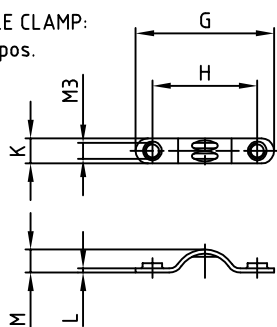

used for: D-SUB

CABLE CLAMP:  
9-37pos.

POS.	A	B	C	D	E	F	G	H	K	L	M	Part NO.
9	34.0	25.0	25.0	27.75	14.5	8.5	17.6	12.0	4.8	0.8	2.6	165X10909X
15	42.3	33.3	37.0	39.75	14.5	10.0	17.6	12.0	4.8	0.8	2.6	165X10919X
25	56.0	47.0	37.0	39.75	14.5	10.5	26.4	20.0	4.8	0.8	4.4	165X10929X
37	72.5	63.5	37.0	39.75	14.5	10.5	26.4	20.0	4.8	0.8	4.4	165X10939X

NOTES:

- HOOD MATERIAL: ABS UL94 V0, METALLIZED
- SCREWS: BRASS, NICKEL-PLATING
- CABLE CLAMPS: STEEL, NICKEL-PLATING
- MAX. MOUNTING TORQUE 0,15 Nm  
RECOMMENDED MOUNTING TORQUE 0,1 Nm

(f)

THIS DRAWING MAY NOT BE COPIED OR REPRODUCED IN ANY WAY, AND MAY NOT BE PASSED ON TO A THIRD PARTY, WITHOUT WRITTEN PERMISSION. OWNERSHIP AND COPYRIGHT OF CONEC GmbH DO NOT ALTER CAD DRAWING BY HAND	tolerance		dim. in mm		scale: 2:1	
					material: SEE SPECIFICATION	
	1 x f	Ä 6805	27.07.2017	Lehmen, drawn	20.06.	Lehmenkühler
	1 x e	Ä 6403	09.11.2016	Lehmen, appd.	20.06.	Labus
	2 x d	Ä 3961	06.04.2011	K,H	norm	
	2 x c	Ä 3525	14.12.2009	Henne, d-old		
3 x b	Ä 1898	08.12.2003	Lehmen,			
a	Original					
rev.	description	date	name			
title: PLASTIC HOOD 9-37pos.					dwg no: 16K1A972 DIN-A 3 sh: 1/1	
part no: SEE TABLE						