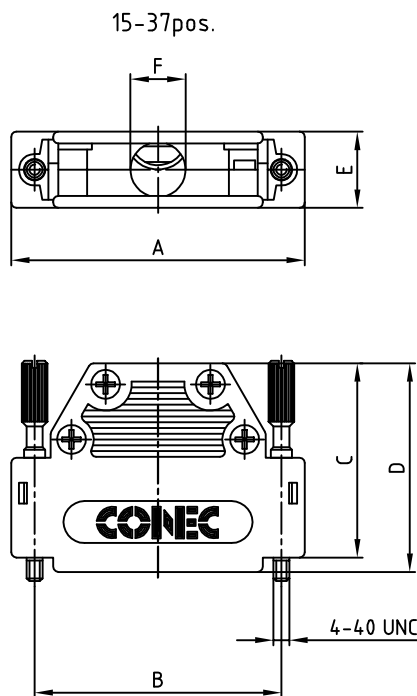

used for: D-SUB

CABLE CLAMP:  
9-37pos.

POS.	A	B	C	D	E	F	G	H	K	L	M	Part NO.
9	34.0	25.0	25.0	27.75	14.5	8.5	17.6	12.0	4.8	0.8	2.6	165X10909X
15	42.3	33.3	37.0	39.75	14.5	10.0	17.6	12.0	4.8	0.8	2.6	165X10919X
25	56.0	47.0	37.0	39.75	14.5	10.5	26.4	20.0	4.8	0.8	4.4	165X10929X
37	72.5	63.5	37.0	39.75	14.5	10.5	26.4	20.0	4.8	0.8	4.4	165X10939X

NOTES:

- HOOD MATERIAL: ABS UL94 V0, METALLIZED
- SCREWS: BRASS, NICKEL-PLATING
- CABLE CLAMPS: STEEL, NICKEL-PLATING
- MAX. MOUNTING TORQUE 0,15 Nm  
RECOMMENDED MOUNTING TORQUE 0,1 Nm

(f)

THIS DRAWING MAY NOT BE COPIED OR REPRODUCED IN ANY WAY, AND MAY NOT BE PASSED ON TO A THIRD PARTY, WITHOUT WRITTEN PERMISSION. OWNERSHIP AND COPYRIGHT OF CONEC GmbH DO NOT ALTER CAD DRAWING BY HAND	tolerance		dim. in mm		scale: 2:1	
					material: SEE SPECIFICATION	
	1 x f	Ä 6805	27.07.2017	Lehmen, drawn	20.06.	Lehmenkühler
	1 x e	Ä 6403	09.11.2016	Lehmen, appd.	20.06.	Labus
	2 x d	Ä 3961	06.04.2011	K,H	norm	
	2 x c	Ä 3525	14.12.2009	Henne, d-old		
3 x b	Ä 1898	08.12.2003	Lehmen,			
a	Original					
rev.	description	date	name			
title: PLASTIC HOOD 9-37pos.					dwg no: 16K1A972 DIN-A 3 sh: 1/1	
part no: SEE TABLE						