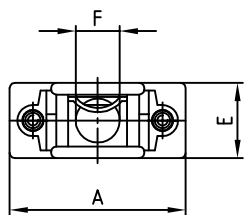

used for: D-SUB

Ⓒ 9pos.

15-50pos.

Ⓑ CABLE CLAMP:
9-37pos.

Ⓑ CABLE CLAMP:
50pos.

POS.	A	B	C	D	E	F	G	H	K	L	M	Part NO.
9	34.0	25.0	25.0	27.75	14.5	8.5	17.6	12.0	4.8	0.8	2.6	165X10909X
15	42.3	33.3	37.0	39.75	14.5	10.0	17.6	12.0	4.8	0.8	2.6	165X10919X
25	56.0	47.0	37.0	39.75	14.5	10.5	26.4	20.0	4.8	0.8	4.4	165X10929X
37	72.5	63.5	37.0	39.75	14.5	10.5	26.4	20.0	4.8	0.8	4.4	165X10939X
50	70.0	61.1	50.0	50.00	21.0	10.5	26.0	20.0	6.0	1.0	4.2	165X10949X

rev.	description	date	name	tolerance	dim. in mm
2011	date				
drawn	20.06.		Lehmenkühler		
appd.	20.06.		Labus		
2 x d	Ä3961	06.04.2011	K.H.	norm	
2 x c	Ä3525	14.12.2009	Henne	d-old	
3 x b	Ä1898	08.12.2003	Lehmen		
a	Original				

scale:	1:1
material:	SEE NOTES
title:	PLASTIC HOOD 9-50pos. with straight cable exit and jack screw
dwg no:	16K1A972
part no:	SEE TABLE

DIN-A
3
sh: 1/1

X-ON Electronics

Largest Supplier of Electrical and Electronic Components