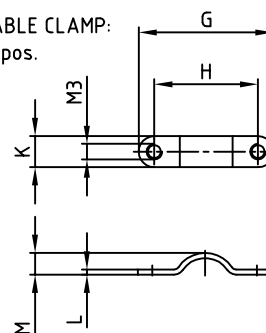

used for: D-SUB

Ⓒ 9pos.

15-50pos.

Ⓑ CABLE CLAMP:
9-37pos.

Ⓑ CABLE CLAMP:
50pos.

POS.	A	B	C	D	E	F	G	H	K	L	M	Part NO.
9	34.0	25.0	25.0	27.75	14.5	8.5	17.6	12.0	4.8	0.8	2.6	165X10909X
15	42.3	33.3	37.0	39.75	14.5	10.0	17.6	12.0	4.8	0.8	2.6	165X10919X
25	56.0	47.0	37.0	39.75	14.5	10.5	26.4	20.0	4.8	0.8	4.4	165X10929X
37	72.5	63.5	37.0	39.75	14.5	10.5	26.4	20.0	4.8	0.8	4.4	165X10939X
50	70.0	61.1	50.0	50.00	21.0	10.5	26.0	20.0	6.0	1.0	4.2	165X10949X

NOTES:

- HOOD MATERIAL: ABS UL94 V0, METALLIZED
- SCREWS: BRASS, NICKEL-PLATING
- CABLE CLAMPS: STEEL, NICKEL-PLATING

Directive 2002/95/EC RoHS compliant

THIS DRAWING MAY NOT BE COPIED OR REPRODUCED IN ANY WAY, AND MAY NOT BE PASSED ON TO A THIRD PARTY, WITHOUT WRITTEN PERMISSION. OWNERSHIP AND COPYRIGHT OF CONEC GmbH DO NOT ALTER CAD DRAWING BY HAND

rev.	description	date	name	tolerance	dim. in mm
2011	date				
drawn	20.06.		Lehmenkühler		
appd.	20.06.		Labus		
2 x d	Ä3961	06.04.2011	K.H.	norm	
2 x c	Ä3525	14.12.2009	Henne	d-old	
3 x b	Ä1898	08.12.2003	Lehmen		
a	Original				

scale:	1:1
material:	SEE NOTES
title:	PLASTIC HOOD 9-50pos. with straight cable exit and jack screw
dwg no:	16K1A972
part no:	SEE TABLE

DIN-A
3
sh: 1/1

X-ON Electronics

Largest Supplier of Electrical and Electronic Components