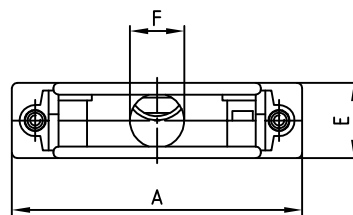

used for: D-SUB

Ⓒ 9pos.

15-50pos.

Ⓑ CABLE CLAMP:
9-37pos.

Ⓑ CABLE CLAMP:
50pos.

POS.	A	B	C	D	E	F	G	H	K	L	M	Part NO.
9	34.0	25.0	25.0	27.75	14.5	8.5	17.6	12.0	4.8	0.8	2.6	165X10909X
15	42.3	33.3	37.0	39.75	14.5	10.0	17.6	12.0	4.8	0.8	2.6	165X10919X
25	56.0	47.0	37.0	39.75	14.5	10.5	26.4	20.0	4.8	0.8	4.4	165X10929X
37	72.5	63.5	37.0	39.75	14.5	10.5	26.4	20.0	4.8	0.8	4.4	165X10939X
50	70.0	61.1	50.0	50.00	21.0	10.5	26.0	20.0	6.0	1.0	4.2	165X10949X

scale:	1:1
material:	SEE NOTES
title:	PLASTIC HOOD 9-50pos. with straight cable exit and jack screw
dwg no:	16K1A972
part no:	SEE TABLE

DIN-A
3
sh: 1/1

X-ON Electronics

Largest Supplier of Electrical and Electronic Components