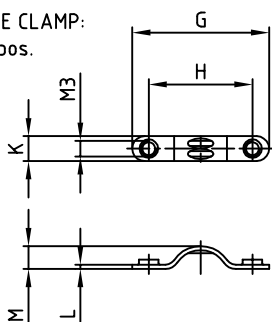

used for: D-SUB

Ⓒ 9pos.

15-50pos.

Ⓑ CABLE CLAMP:
9-37pos.

Ⓑ CABLE CLAMP:
50pos.

POS.	A	B	C	D	E	F	G	H	K	L	M	Part NO.
9	34.0	25.0	25.0	27.75	14.5	8.5	17.6	12.0	4.8	0.8	2.6	165X10909X
15	42.3	33.3	37.0	39.75	14.5	10.0	17.6	12.0	4.8	0.8	2.6	165X10919X
25	56.0	47.0	37.0	39.75	14.5	10.5	26.4	20.0	4.8	0.8	4.4	165X10929X
37	72.5	63.5	37.0	39.75	14.5	10.5	26.4	20.0	4.8	0.8	4.4	165X10939X
50	70.0	61.1	50.0	50.00	21.0	10.5	26.0	20.0	6.0	1.0	4.2	165X10949X

NOTES:

- HOOD MATERIAL: ABS UL94 V0, METALLIZED
- SCREWS: BRASS, NICKEL-PLATING
- CABLE CLAMPS: STEEL, NICKEL-PLATING

Directive 2002/95/EC RoHS compliant

THIS DRAWING MAY NOT BE COPIED OR REPRODUCED IN ANY WAY, AND MAY NOT BE PASSED ON TO A THIRD PARTY, WITHOUT WRITTEN PERMISSION. OWNERSHIP AND COPYRIGHT OF CONEC GmbH DO NOT ALTER CAD DRAWING BY HAND

rev.	description	date	name	tolerance	dim. in mm
2011	date				
drawn	20.06.		Lehmenkühler		
appd.	20.06.		Labus		
2 x d	Ä3961	06.04.2011	K.H.	norm	
2 x c	Ä3525	14.12.2009	Henne	d-old	
3 x b	Ä1898	08.12.2003	Lehmen		
a	Original				

scale:	1:1
material:	SEE NOTES
title:	PLASTIC HOOD 9-50pos. with straight cable exit and jack screw
dwg no:	16K1A972
part no:	SEE TABLE

DIN-A
3
sh: 1/1

X-ON Electronics

Largest Supplier of Electrical and Electronic Components