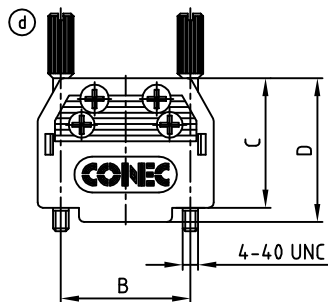

used for: D-SUB

Ⓒ 9pos.

15-50pos.

Ⓑ CABLE CLAMP:
9-37pos.

Ⓑ CABLE CLAMP:
50pos.

POS.	A	B	C	D	E	F	G	H	K	L	M	Part NO.
9	34.0	25.0	25.0	27.75	14.5	8.5	17.6	12.0	4.8	0.8	2.6	165X10909X
15	42.3	33.3	37.0	39.75	14.5	10.0	17.6	12.0	4.8	0.8	2.6	165X10919X
25	56.0	47.0	37.0	39.75	14.5	10.5	26.4	20.0	4.8	0.8	4.4	165X10929X
37	72.5	63.5	37.0	39.75	14.5	10.5	26.4	20.0	4.8	0.8	4.4	165X10939X
50	70.0	61.1	50.0	50.00	21.0	10.5	26.0	20.0	6.0	1.0	4.2	165X10949X

NOTES:

- HOOD MATERIAL: ABS UL94 V0, METALLIZED
- SCREWS: BRASS, NICKEL-PLATING
- CABLE CLAMPS: STEEL, NICKEL-PLATING

Directive 2002/95/EC RoHS compliant

THIS DRAWING MAY NOT BE COPIED OR REPRODUCED IN ANY WAY, AND MAY NOT BE PASSED ON TO A THIRD PARTY, WITHOUT WRITTEN PERMISSION. OWNERSHIP AND COPYRIGHT OF CONEC GmbH DO NOT ALTER CAD DRAWING BY HAND

rev.	description	date	name	tolerance	dim. in mm
2011	date				
drawn	20.06.		Lehmenkühler		
appd.	20.06.		Labus		
2 x d	Ä3961	06.04.2011	K.H.	norm	
2 x c	Ä3525	14.12.2009	Henne	d-old	
3 x b	Ä1898	08.12.2003	Lehmen		
a	Original				

scale:	1:1
material:	SEE NOTES
title:	PLASTIC HOOD 9-50pos. with straight cable exit and jack screw
dwg no:	16K1A972
part no:	SEE TABLE

DIN-A
3
sh: 1/1

X-ON Electronics

Largest Supplier of Electrical and Electronic Components