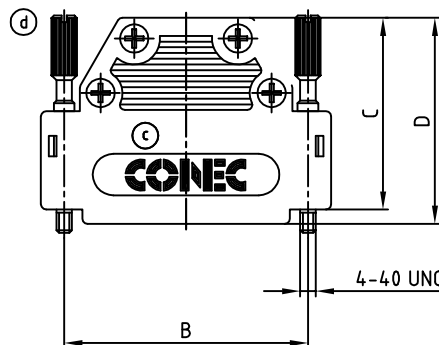

used for: D-SUB

Ⓒ 9pos.

15-50pos.

Ⓑ CABLE CLAMP:
9-37pos.

Ⓑ CABLE CLAMP:
50pos.

POS.	A	B	C	D	E	F	G	H	K	L	M	Part NO.
9	34.0	25.0	25.0	27.75	14.5	8.5	17.6	12.0	4.8	0.8	2.6	165X10909X
15	42.3	33.3	37.0	39.75	14.5	10.0	17.6	12.0	4.8	0.8	2.6	165X10919X
25	56.0	47.0	37.0	39.75	14.5	10.5	26.4	20.0	4.8	0.8	4.4	165X10929X
37	72.5	63.5	37.0	39.75	14.5	10.5	26.4	20.0	4.8	0.8	4.4	165X10939X
50	70.0	61.1	50.0	50.00	21.0	10.5	26.0	20.0	6.0	1.0	4.2	165X10949X

NOTES:

- HOOD MATERIAL: ABS UL94 V0, METALLIZED
- SCREWS: BRASS, NICKEL-PLATING
- CABLE CLAMPS: STEEL, NICKEL-PLATING

Directive 2002/95/EC RoHS compliant

THIS DRAWING MAY NOT BE COPIED OR REPRODUCED IN ANY WAY, AND MAY NOT BE PASSED ON TO A THIRD PARTY, WITHOUT WRITTEN PERMISSION. OWNERSHIP AND COPYRIGHT OF CONEC GmbH DO NOT ALTER CAD DRAWING BY HAND

rev.	description	date	name	tolerance	dim. in mm
2011	date				
drawn	20.06.		Lehmenkühler		
appd.	20.06.		Labus		
2 x d	Ä3961	06.04.2011	K.H.	norm	
2 x c	Ä3525	14.12.2009	Henne	d-old	
3 x b	Ä1898	08.12.2003	Lehmen		
a	Original				

scale:	1:1
material:	SEE NOTES
title:	PLASTIC HOOD 9-50pos. with straight cable exit and jack screw
dwg no:	16K1A972
part no:	SEE TABLE

DIN-A
3
sh: 1/1

X-ON Electronics

Largest Supplier of Electrical and Electronic Components