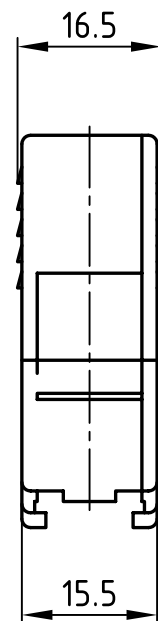

used for: D-SUB

| POS. | A | B | C | D max. cable ϕ | Part No. Bulk package | Part No. Single package |
|------|------|------|------|------------------------|--------------------------|----------------------------|
| 9 | 32.0 | 25.0 | 36.7 | 6.3 | 165X11359X | 165X11359XE |
| 15 | 40.0 | 33.3 | 38.2 | 8.0 | 165X11369X | 165X11369XE |
| 25 | 54.2 | 47.0 | 42.2 | 10.5 | 165X11379X | 165X11379XE |
| 37 | 70.6 | 63.5 | 47.2 | 11.5 | 165X11389X | 165X11389XE |

Directive 2002/95/EC
"RoHS"
Compliant

MATERIAL:

HOOD: ABS UL 94 V-0; METALLIZED
 BLIND PLUG: ABS UL 94 V-0; METALLIZED
 SPRING: STAINLESS STEEL
 SLIDE LOCK: STEEL; NICKEL PLATED
 SCREWS: STEEL; NICKEL PLATED
 CABLE STRAIN RELIEF: STEEL; NICKEL PLATED

| | | | |
|---|--|--------------|--|
| title: | | 16K1A2630 | |
| 9-37pos. with top and side cable exit with slide lock | | AutoCAD 2006 | |
| dwg no: | | DIN-A | |
| | | 4 | |
| | | sh: 1/1 | |
| product no: | | SEE TABLE | |