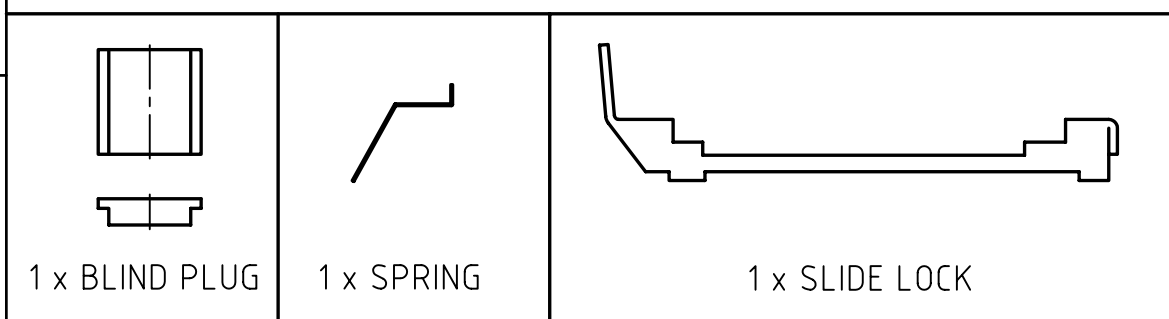

used for: D-SUB

| POS. | A | B | C | D max. cable ϕ | Part No. Bulk package | Part No. Single package |
|------|------|------|------|------------------------|--------------------------|----------------------------|
| 9 | 32.0 | 25.0 | 36.7 | 6.3 | 165X11359X | 165X11359XE |
| 15 | 40.0 | 33.3 | 38.2 | 8.0 | 165X11369X | 165X11369XE |
| 25 | 54.2 | 47.0 | 42.2 | 10.5 | 165X11379X | 165X11379XE |
| 37 | 70.6 | 63.5 | 47.2 | 11.5 | 165X11389X | 165X11389XE |

Directive 2002/95/EC
"RoHS"
Compliant

MATERIAL:

HOOD: ABS UL 94 V-0; METALLIZED
 BLIND PLUG: ABS UL 94 V-0; METALLIZED
 SPRING: STAINLESS STEEL
 SLIDE LOCK: STEEL; NICKEL PLATED
 SCREWS: STEEL; NICKEL PLATED
 CABLE STRAIN RELIEF: STEEL; NICKEL PLATED