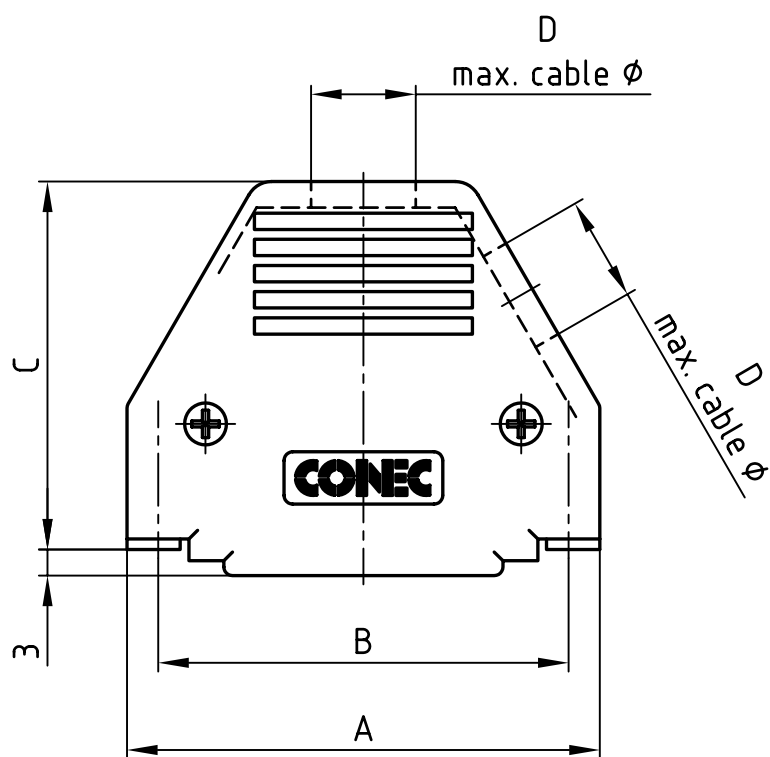

used for: D-SUB

| POS. | A | B | C | D max. cable ϕ | Part No. Bulk package | Part No. Single package |
|------|------|------|------|------------------------|--------------------------|----------------------------|
| 9 | 32.0 | 25.0 | 36.7 | 6.3 | 165X11359X | 165X11359XE |
| 15 | 40.0 | 33.3 | 38.2 | 8.0 | 165X11369X | 165X11369XE |
| 25 | 54.2 | 47.0 | 42.2 | 10.5 | 165X11379X | 165X11379XE |
| 37 | 70.6 | 63.5 | 47.2 | 11.5 | 165X11389X | 165X11389XE |

Directive 2002/95/EC
"RoHS"
Compliant

MATERIAL:

HOOD: ABS UL 94 V-0; METALLIZED
 BLIND PLUG: ABS UL 94 V-0; METALLIZED
 SPRING: STAINLESS STEEL
 SLIDE LOCK: STEEL; NICKEL PLATED
 SCREWS: STEEL; NICKEL PLATED
 CABLE STRAIN RELIEF: STEEL; NICKEL PLATED

| | | | |
|---|--|--------------|--|
| title: | | 16K1A2630 | |
| 9-37pos. with top and side cable exit with slide lock | | AutoCAD 2006 | |
| dwg no: | | DIN-A | |
| | | 4 | |
| | | sh: 1/1 | |
| product no: | | SEE TABLE | |