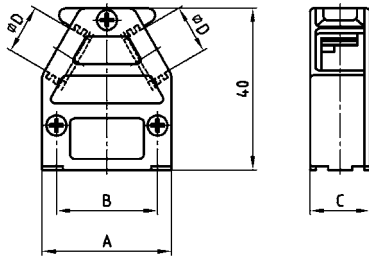

D-SUB Metal Hood

Variable cable entries – 9-50 pos. – Slide lock

Description

- Zinc die-cast hood, EMI/RFI shielding
- Design:
  - 9 pos. = two sided cable entries,
  - 15-50 pos. = three cable entries
- Delivery includes: Hood, blanking plugs, screws for assembly, grounding screw, slide lock, spring
- Cable clamp must be ordered separately
- Packaging: in bulk or in pack units as a single package

Product drawing

9 pos.

15-50 pos.

No. of pos.	A	B	C	∅ D
09	32.00	25.00	14.80	12.10
15	39.30	33.30	14.80	12.10
25	53.20	47.04	14.80	12.10
37	69.50	63.50	14.80	12.10
50	67.00	61.10	17.80	14.60

Order data

D-SUB Metal hood – Variable cable entries		
No. of pos.	Design	Part Number
09	Hood / Two side cable entries	165X11659X
15	Hood / Three cable entries	165X11669X
25	Hood / Three cable entries	165X11679X
37	Hood / Three cable entries	165X11689X
50	Hood / Three cable entries	165X11699X

D-SUB Metal hood – Cable clamp – Slide lock		
No. of pos.	Design	Part Number
09-37	Cable clamp, accept cable diameter from 3 to 12 mm	160X11189X
50	Cable clamp, accept cable diameter from 5 to 14 mm	160X11199X
09-37	Locking hooks for slide lock	165X10119X
50	Locking hooks for slide lock	16-001880

For single packaged add the letter „E“ at the end of the part number.