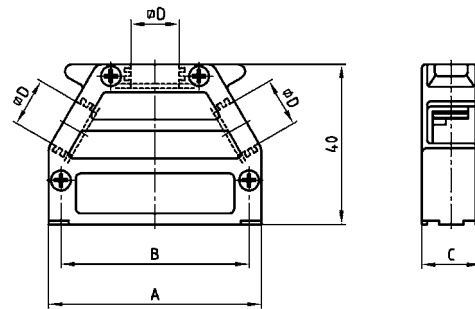

15-50 pos.

Spring