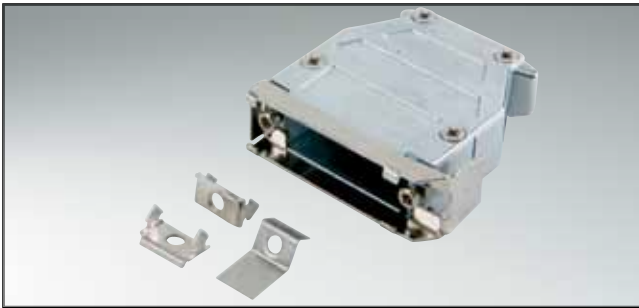

# D-SUB Metal Hood

## Variable cable entries – 9-50 pos. – Slide lock

RoHS compliant – CSA listed, File No.: LR 115000-1 – UL listed, File No.: E202784

### Description

- Zinc die-cast hood, EMI/RFI shielding
- Design:
  - 9 pos. = two sided cable entries,
  - 15-50 pos. = three cable entries
- Delivery includes: Hood, blanking plugs, screws for assembly, grounding screw, slide lock, spring
- Cable clamp must be ordered separately
- Packaging: in bulk or in pack units as a single package

Cable clamp